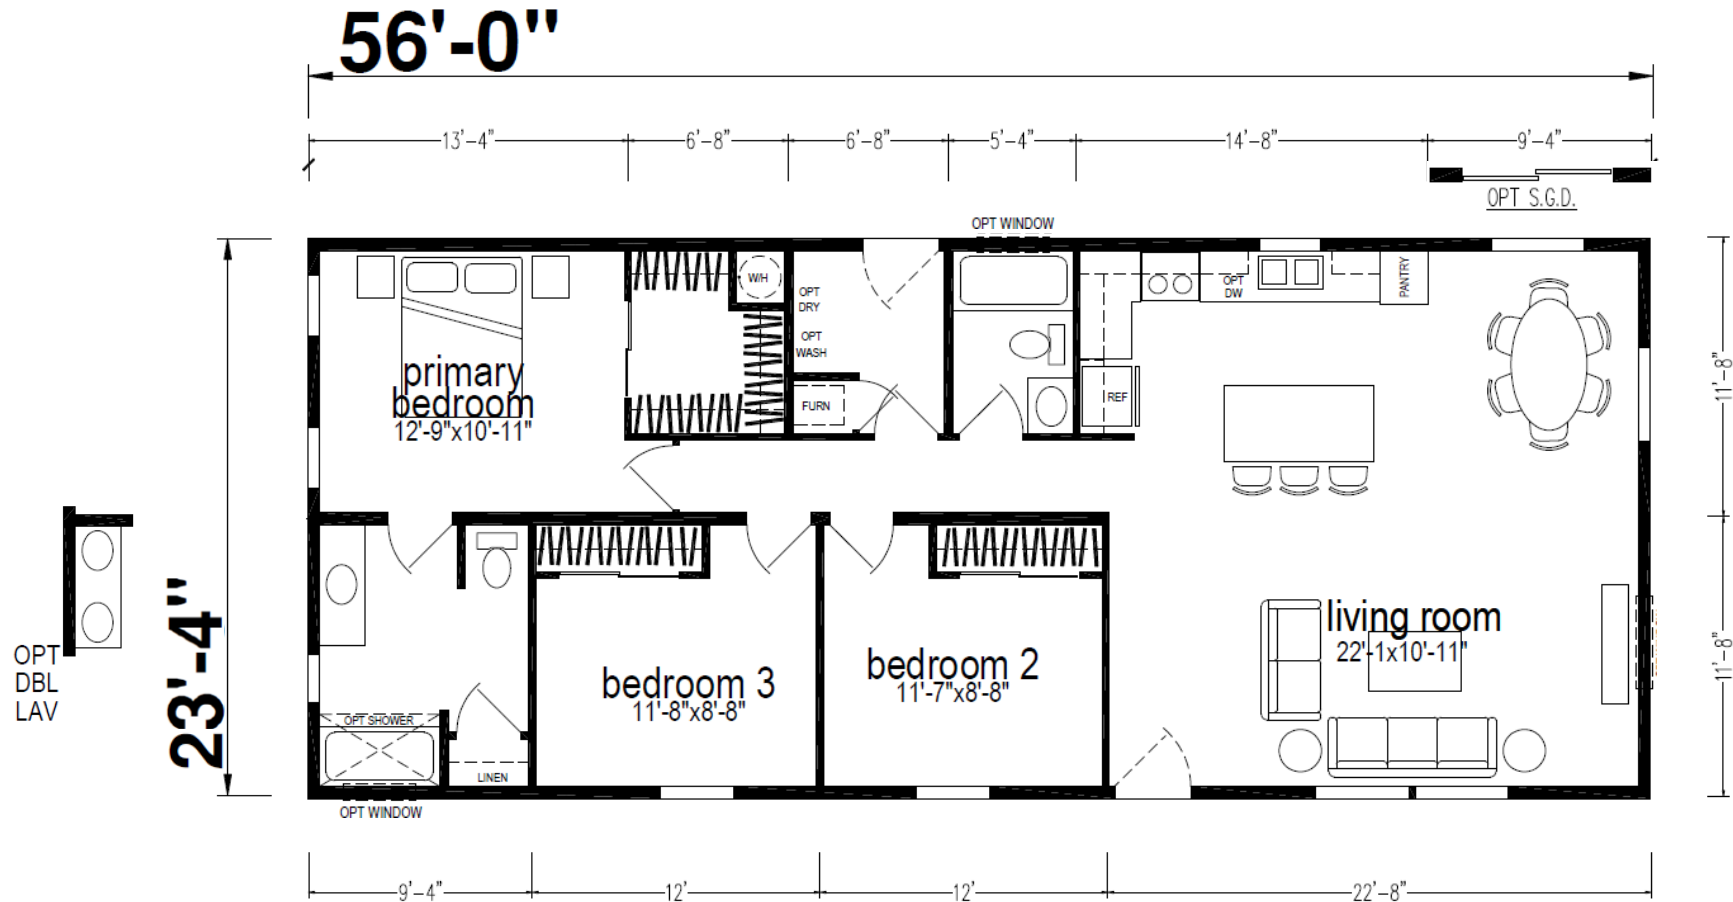

Provolt

Ridgewood Series

1,306 SQ. FT. (Approximate) 3 Bedroom, 2 Bath

Last Updated: 8-14-24

CHAMPION HOMES CENTER
550 Booth Bend Rd.
McMinnville, OR 97128

NorthWestFactoryDirectHomes.com | 1-800-645-4943

IMPORTANT: Champion Homes reserves the right to modify, cancel or substitute products or features of this event at any time without prior notice or obligation. Pictures and other promotional materials are representative and may depict or contain floor plans, square footages, elevations, options, upgrades, extra design features, decorations, floor coverings, specialty light fixtures, custom paint and wall coverings, window treatments, landscaping, sound and alarm systems, furnishings, appliances, and other designer/decorator features and amenities that are not included as part of the home and/or may not be available at all locations. Home, pricing and community information is subject to change, and homes to prior sale, at any time without notice or obligation. ©2020 Alta Cima Corp. All rights reserved.