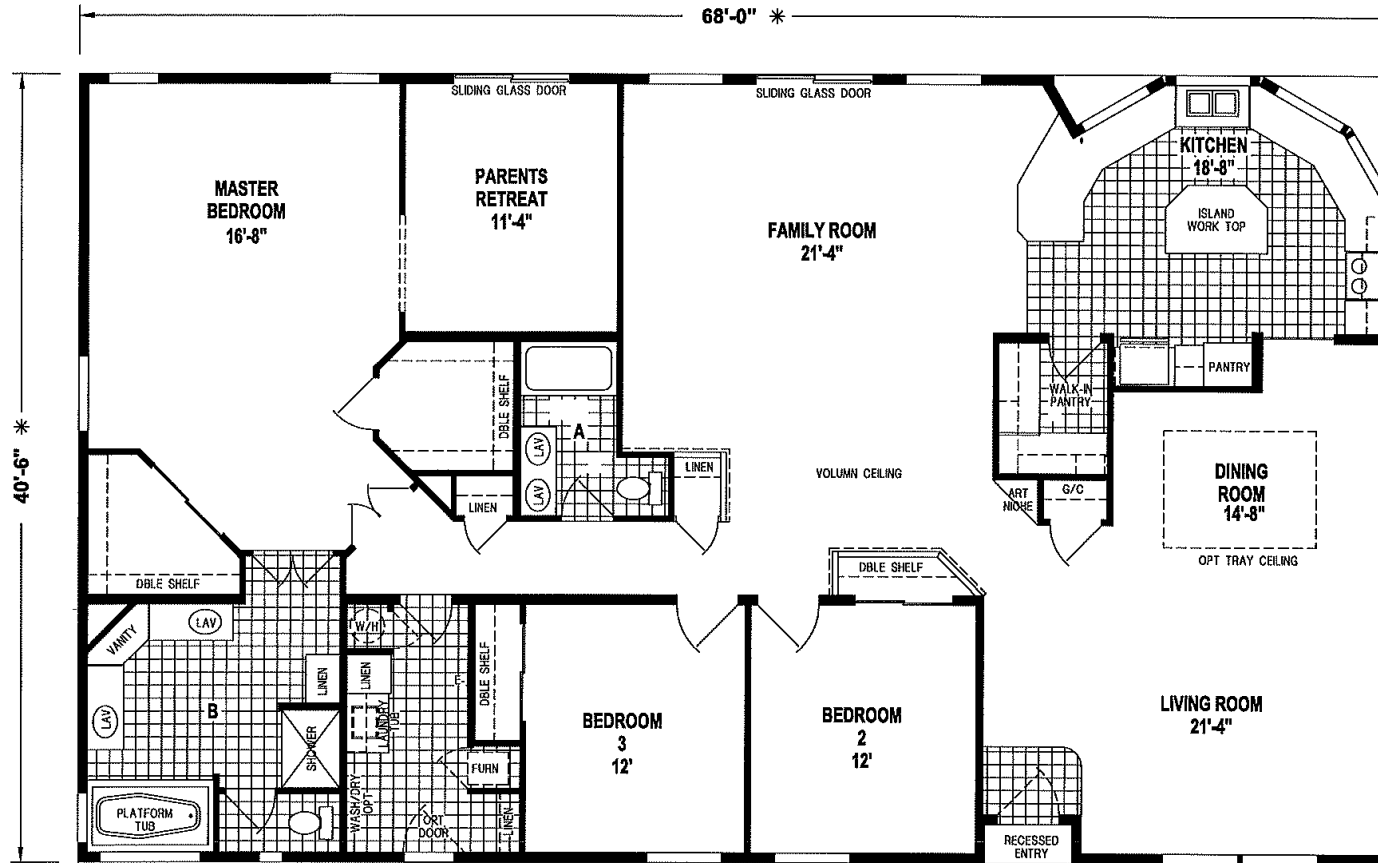

Pearsoll

West Ridge Triplewide Series

2,720 SQ. FT. (Approximate) 3 Bedroom, 2 Bath

CHAMPION
HOMES CENTER

Last Updated: 9-27-23

CHAMPION HOMES CENTER
550 Booth Bend Rd.
McMinnville, OR 97128

NorthWestFactoryDirectHomes.com | 1-800-645-4943