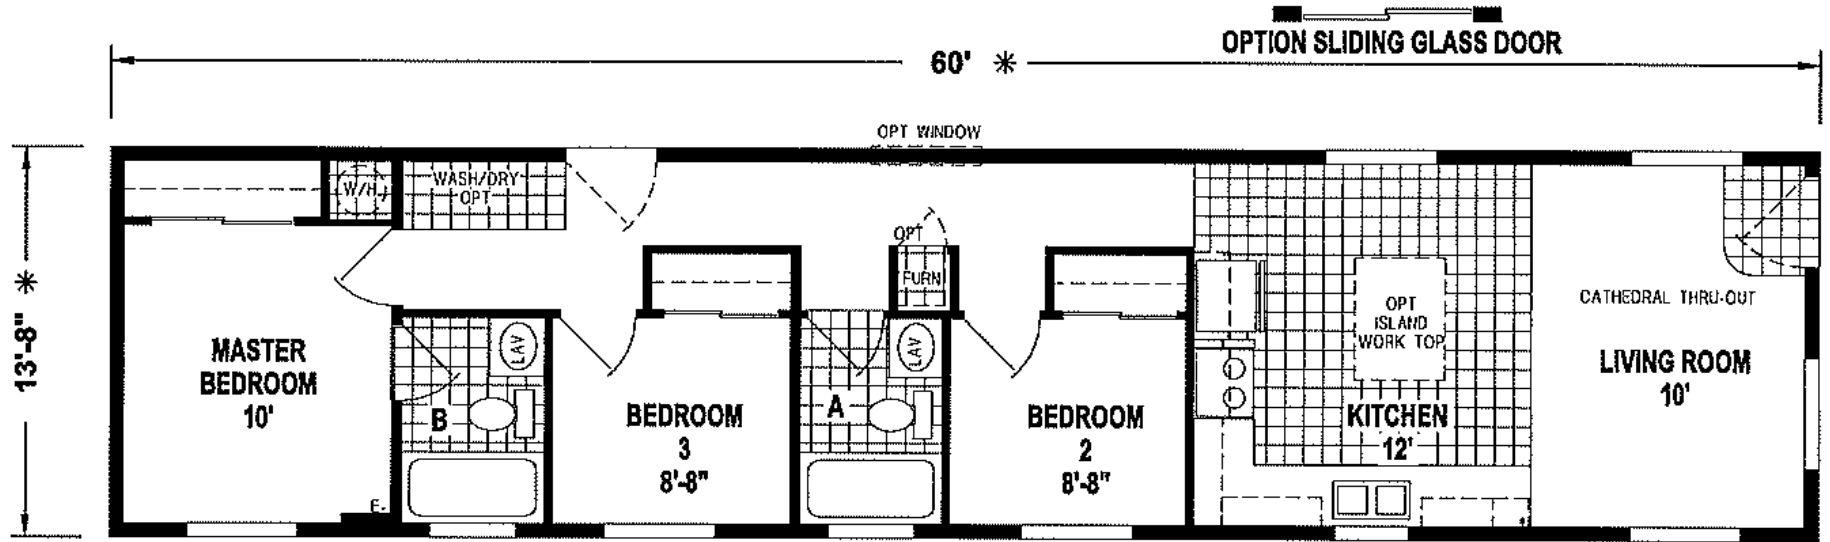

# Neskowin

Ramada Value Series

820 SQ. FT. (Approximate) 3 Bedroom, 2 Bath

**CHAMPION**  
HOMES CENTER

Last Updated: 9-13-23

**CHAMPION HOMES CENTER**  
550 Booth Bend Rd.  
McMinnville, OR 97128

**NorthWestFactoryDirectHomes.com | 1-800-645-4943**