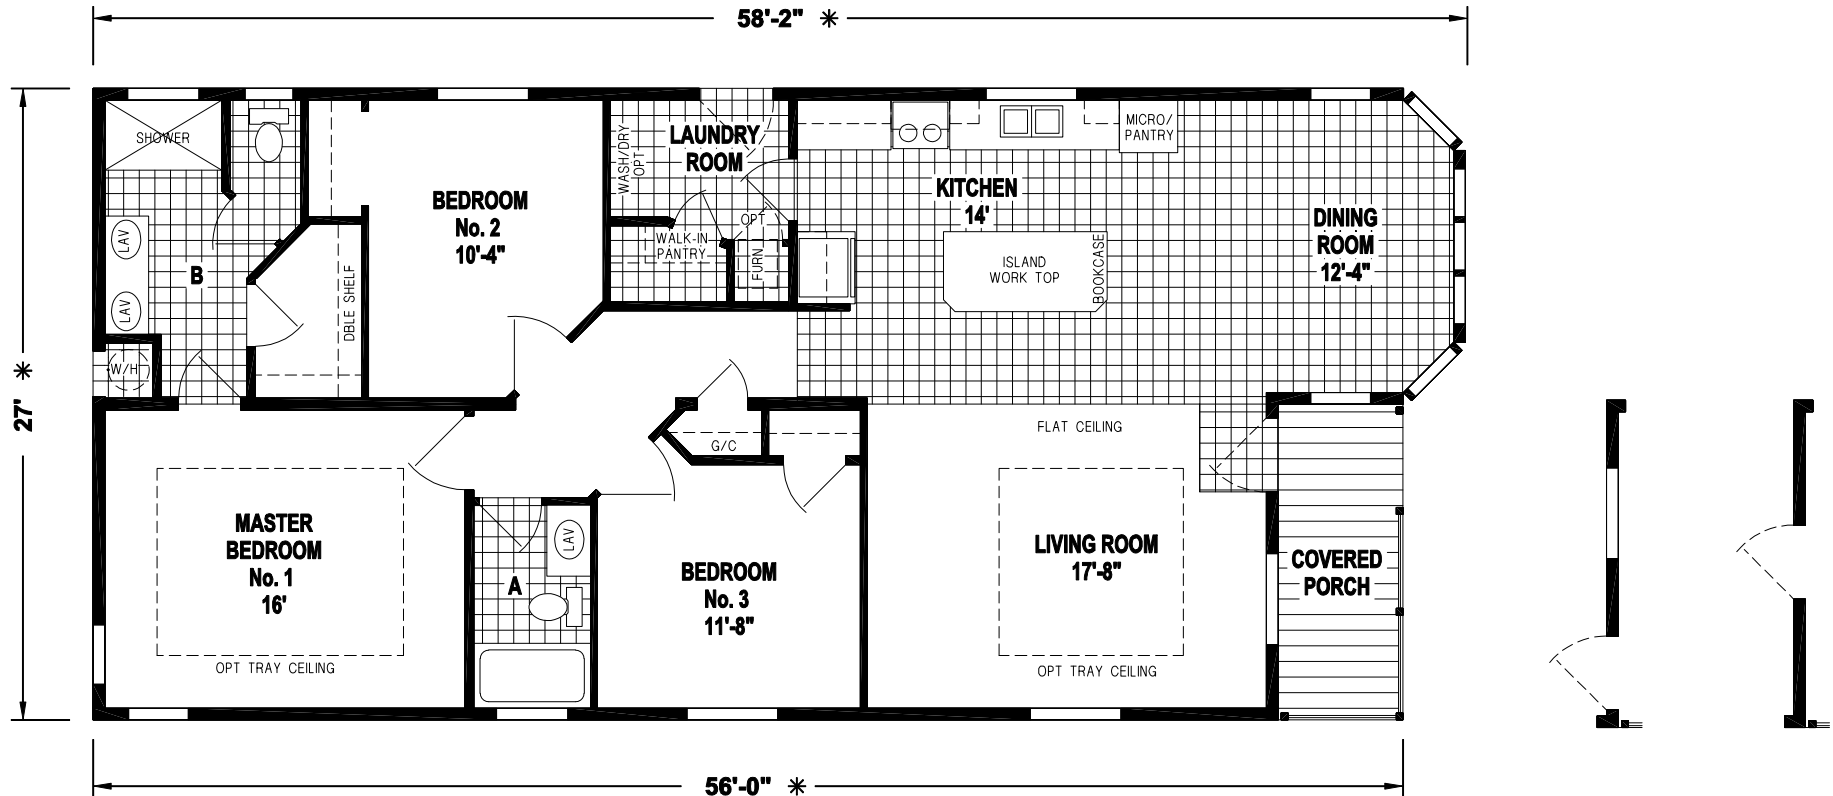

Mountain Sky

Woodbridge Series

Factory Expo

"Factory Direct Pricing" HOME CENTERS

3 Bedroom, 2 Bath
Approx. 1,495 Sq. Ft.

Last Updated: 11-21-19

Factory Expo Home Centers
550 Booth Bend Road
McMinnville, Oregon 97128