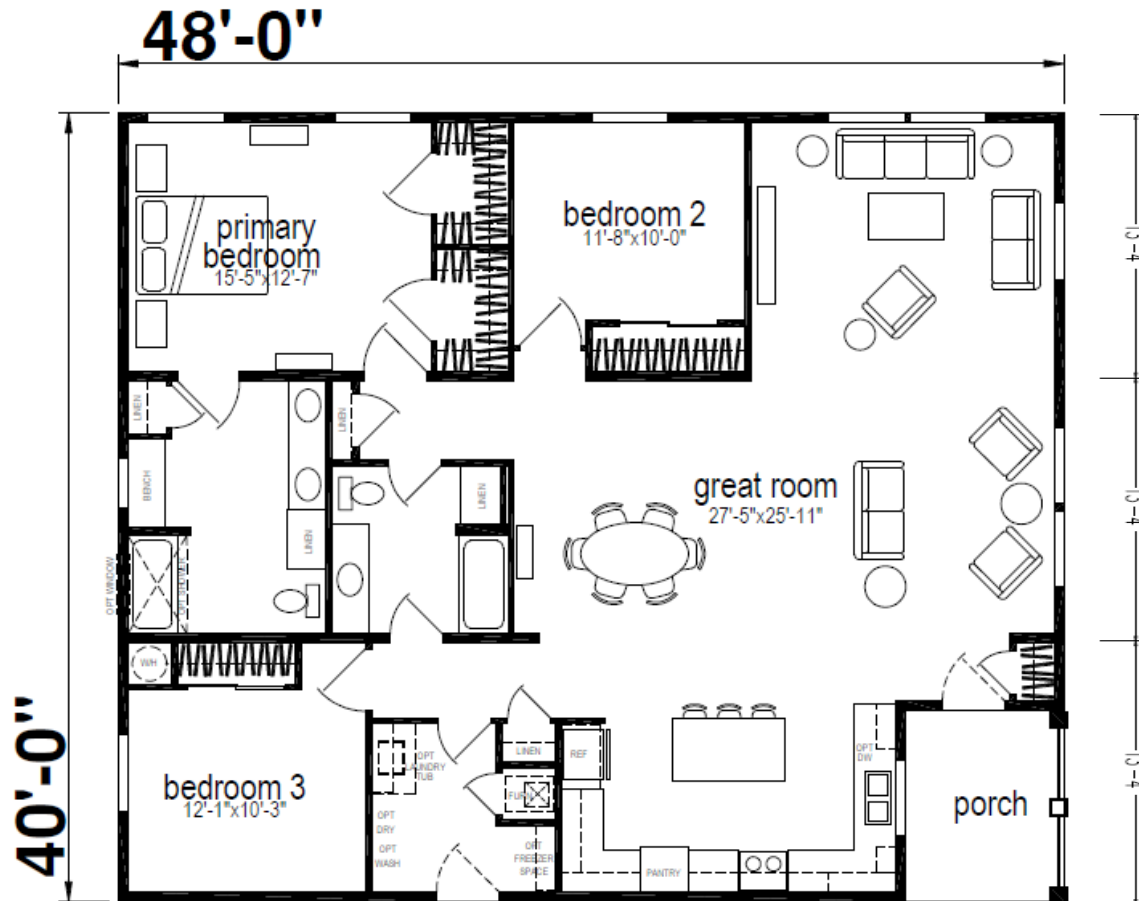

Morrow

Hillcrest Triple Series

1,842 SQ. FT. (Approximate) 3 Bedroom, 2 Bath

Last Updated: 8-14-24

CHAMPION HOMES CENTER
550 Booth Bend Rd.
McMinnville, OR 97128

NorthWestFactoryDirectHomes.com | 1-800-645-4943