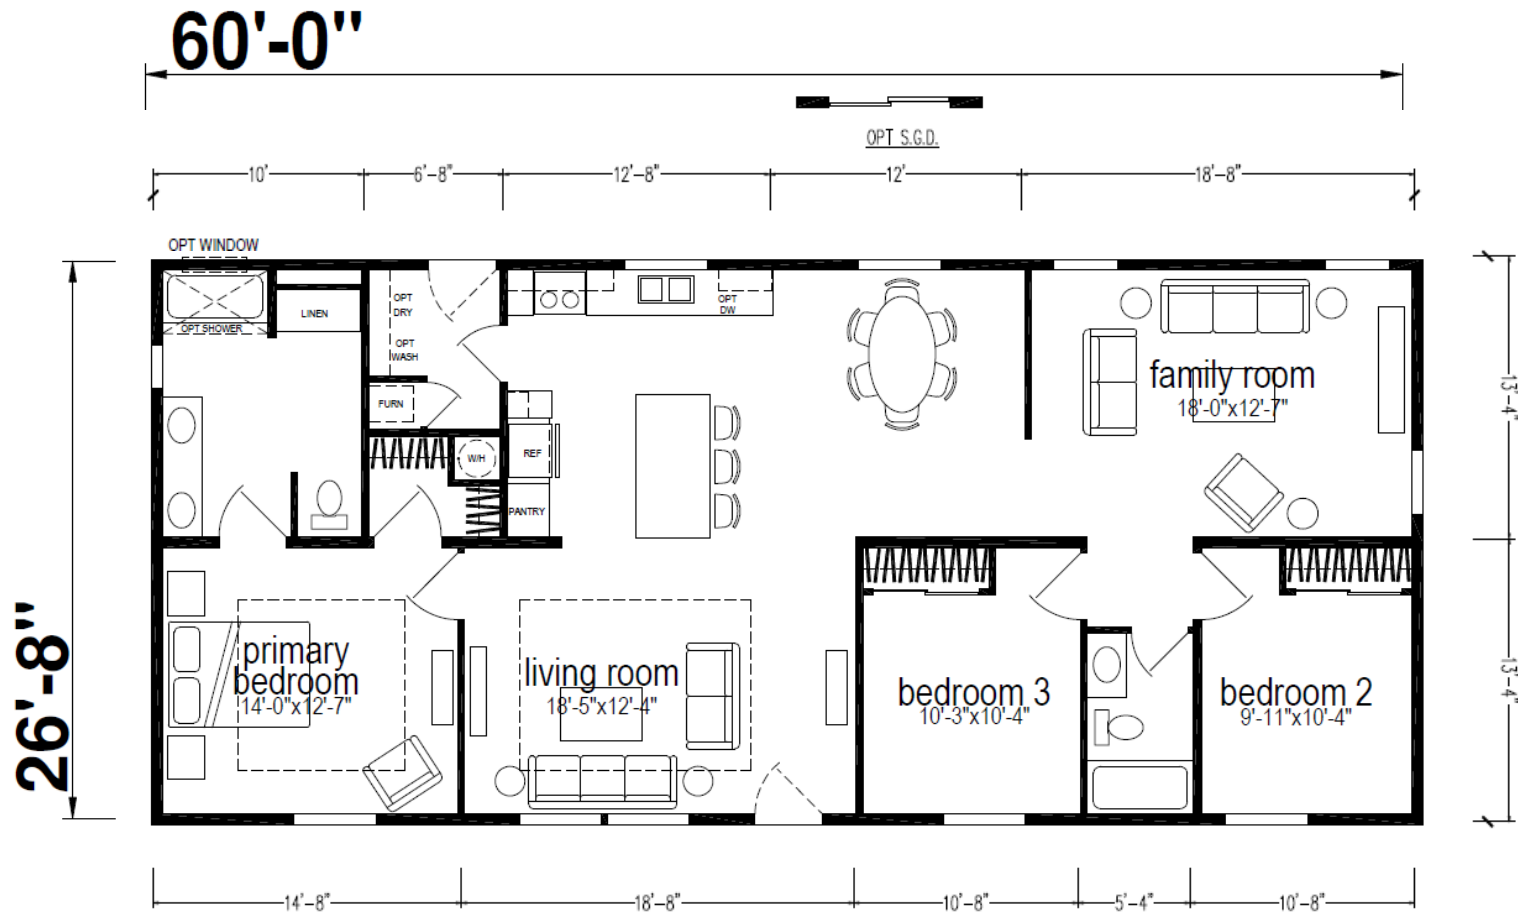

Monument

Hillcrest Series

1,600 SQ. FT. (Approximate) 3 Bedroom, 2 Bath

Last Updated: 8-14-24

CHAMPION HOMES CENTER
550 Booth Bend Rd.
McMinnville, OR 97128

NorthWestFactoryDirectHomes.com | 1-800-645-4943