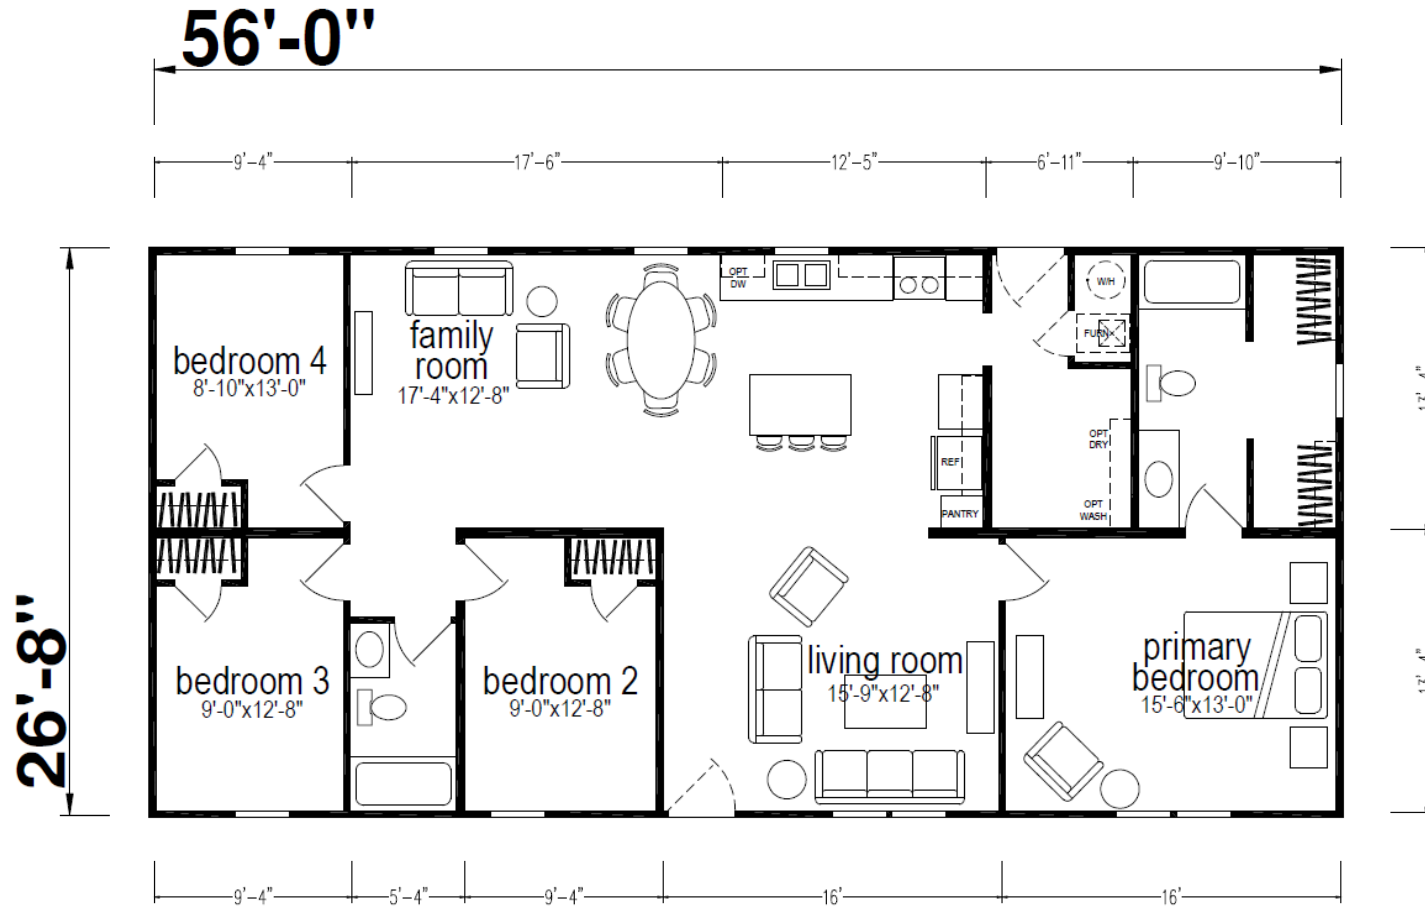

Minam B

Millcreek Series

1493 SQ. FT. (Approximate) 4 Bedroom, 2 Bath

Last Updated: 10-14-24

CHAMPION HOMES CENTER
550 Booth Bend Rd.
McMinnville, OR 97128

NorthWestFactoryDirectHomes.com | 1-800-645-4943

IMPORTANT: Champion Homes reserves the right to modify, cancel or substitute products or features of this event at any time without prior notice or obligation. Pictures and other promotional materials are representative and may depict or contain floor plans, square footages, elevations, options, upgrades, extra design features, decorations, floor coverings, specialty light fixtures, custom paint and wall coverings, window treatments, landscaping, sound and alarm systems, furnishings, appliances, and other designer/decorator features and amenities that are not included as part of the home and/or may not be available at all locations. Home, pricing and community information is subject to change, and homes to prior sale, at any time without notice or obligation. ©2020 Alta Cima Corp. All rights reserved.