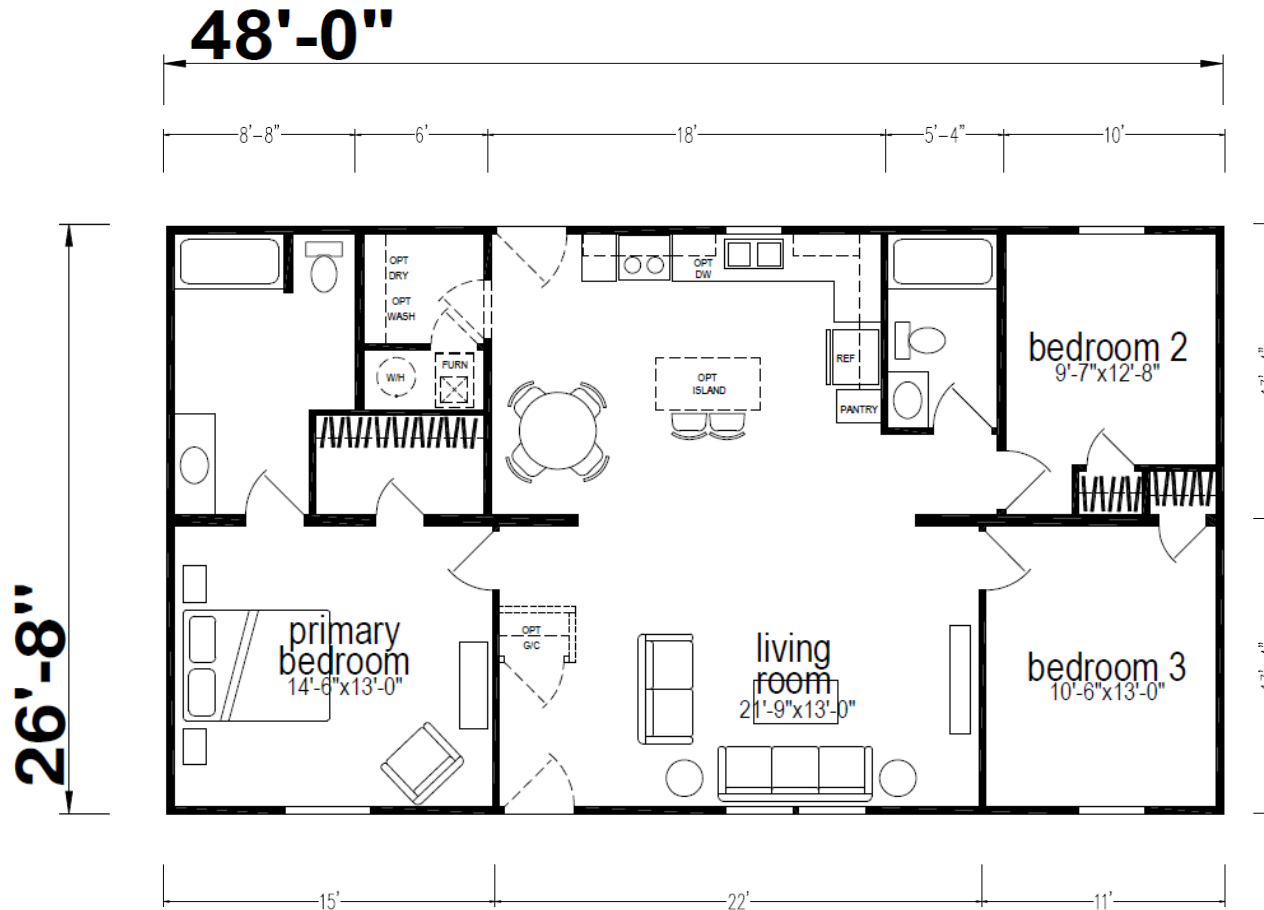

Meadowood B

Millcreek Series

1280 SQ. FT. (Approximate) 3 Bedroom, 2 Bath

Last Updated: 10-14-24

CHAMPION HOMES CENTER
550 Booth Bend Rd.
McMinnville, OR 97128

NorthWestFactoryDirectHomes.com | 1-800-645-4943