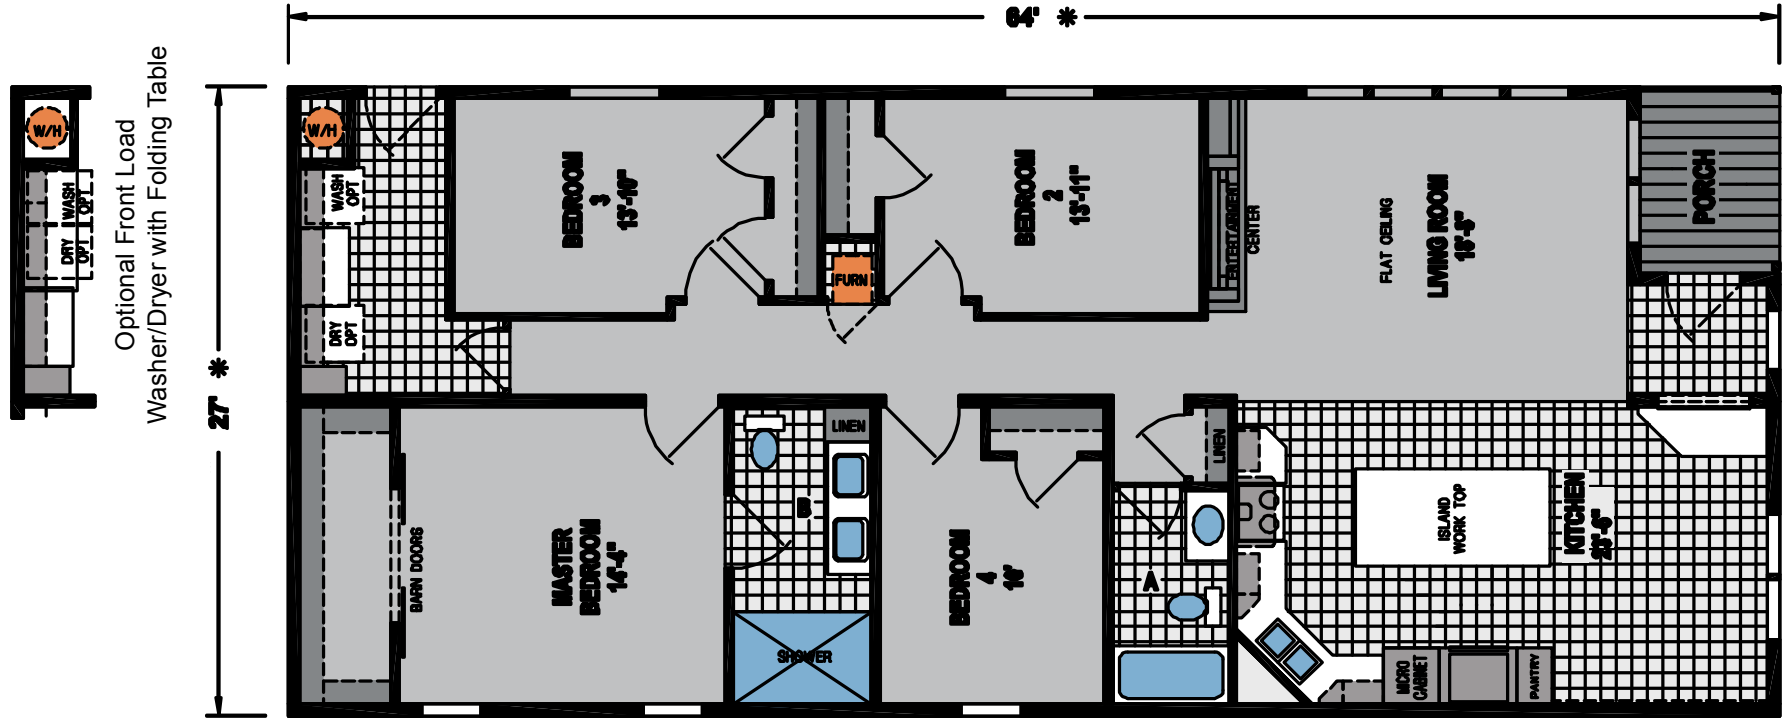

# Lorella

Spectra Series

1,728 SQ. FT. (Approximate) 3 Bedroom, 2 Bath

Last Updated: 9-22-23

Optional Sliding Glass Door

**CHAMPION HOMES CENTER**  
 550 Booth Bend Rd.  
 McMinnville, OR 97128

**NorthWestFactoryDirectHomes.com | 1-800-645-4943**