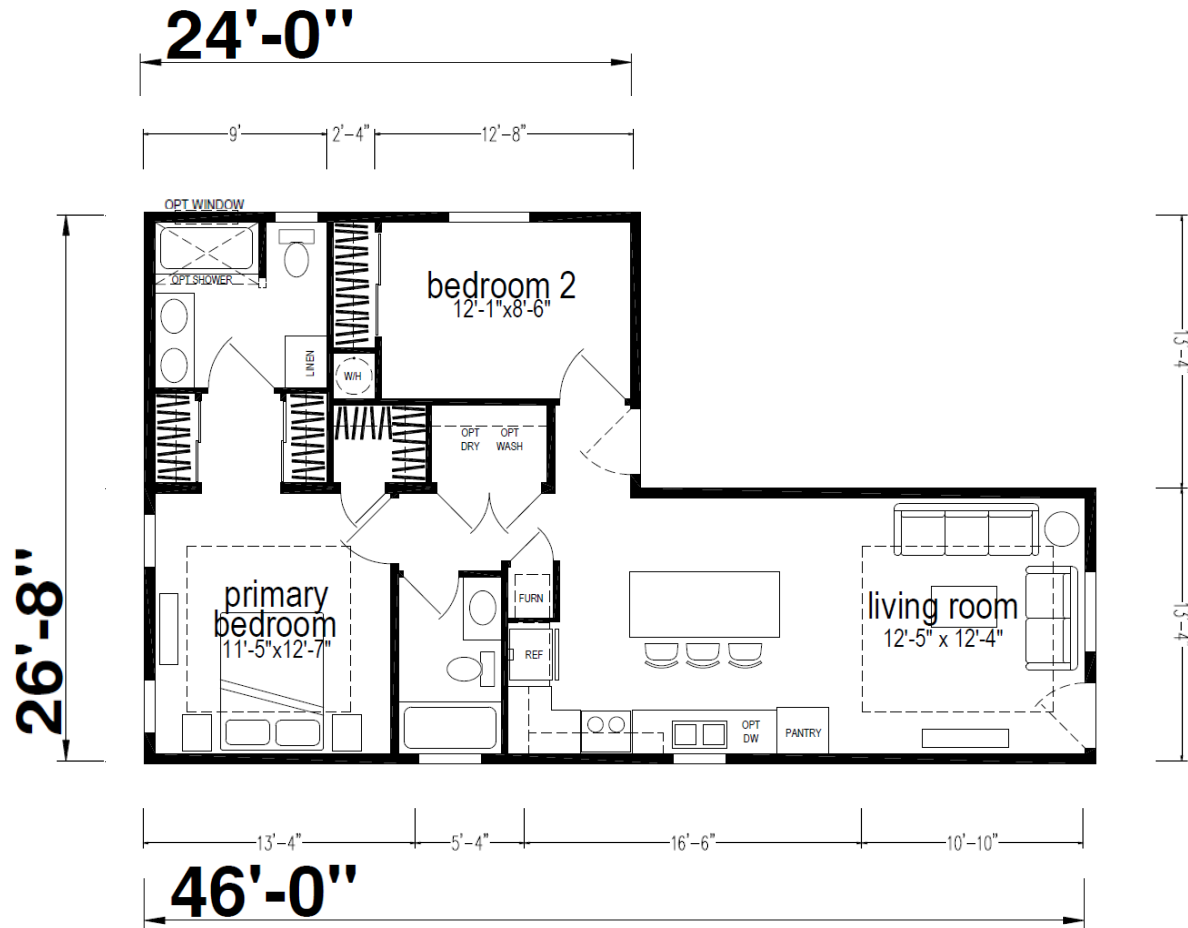

Keasey

Hillcrest Series

933 SQ. FT. (Approximate) 2 Bedroom, 2 Bath

Last Updated: 8-14-24

CHAMPION HOMES CENTER
550 Booth Bend Rd.
McMinnville, OR 97128

NorthWestFactoryDirectHomes.com | 1-800-645-4943

IMPORTANT: Champion Homes reserves the right to modify, cancel or substitute products or features of this event at any time without prior notice or obligation. Pictures and other promotional materials are representative and may depict or contain floor plans, square footages, elevations, options, upgrades, extra design features, decorations, floor coverings, specialty light fixtures, custom paint and wall coverings, window treatments, landscaping, sound and alarm systems, furnishings, appliances, and other designer/decorator features and amenities that are not included as part of the home and/or may not be available at all locations. Home, pricing and community information is subject to change, and homes to prior sale, at any time without notice or obligation. ©2020 Alta Cima Corp. All rights reserved.