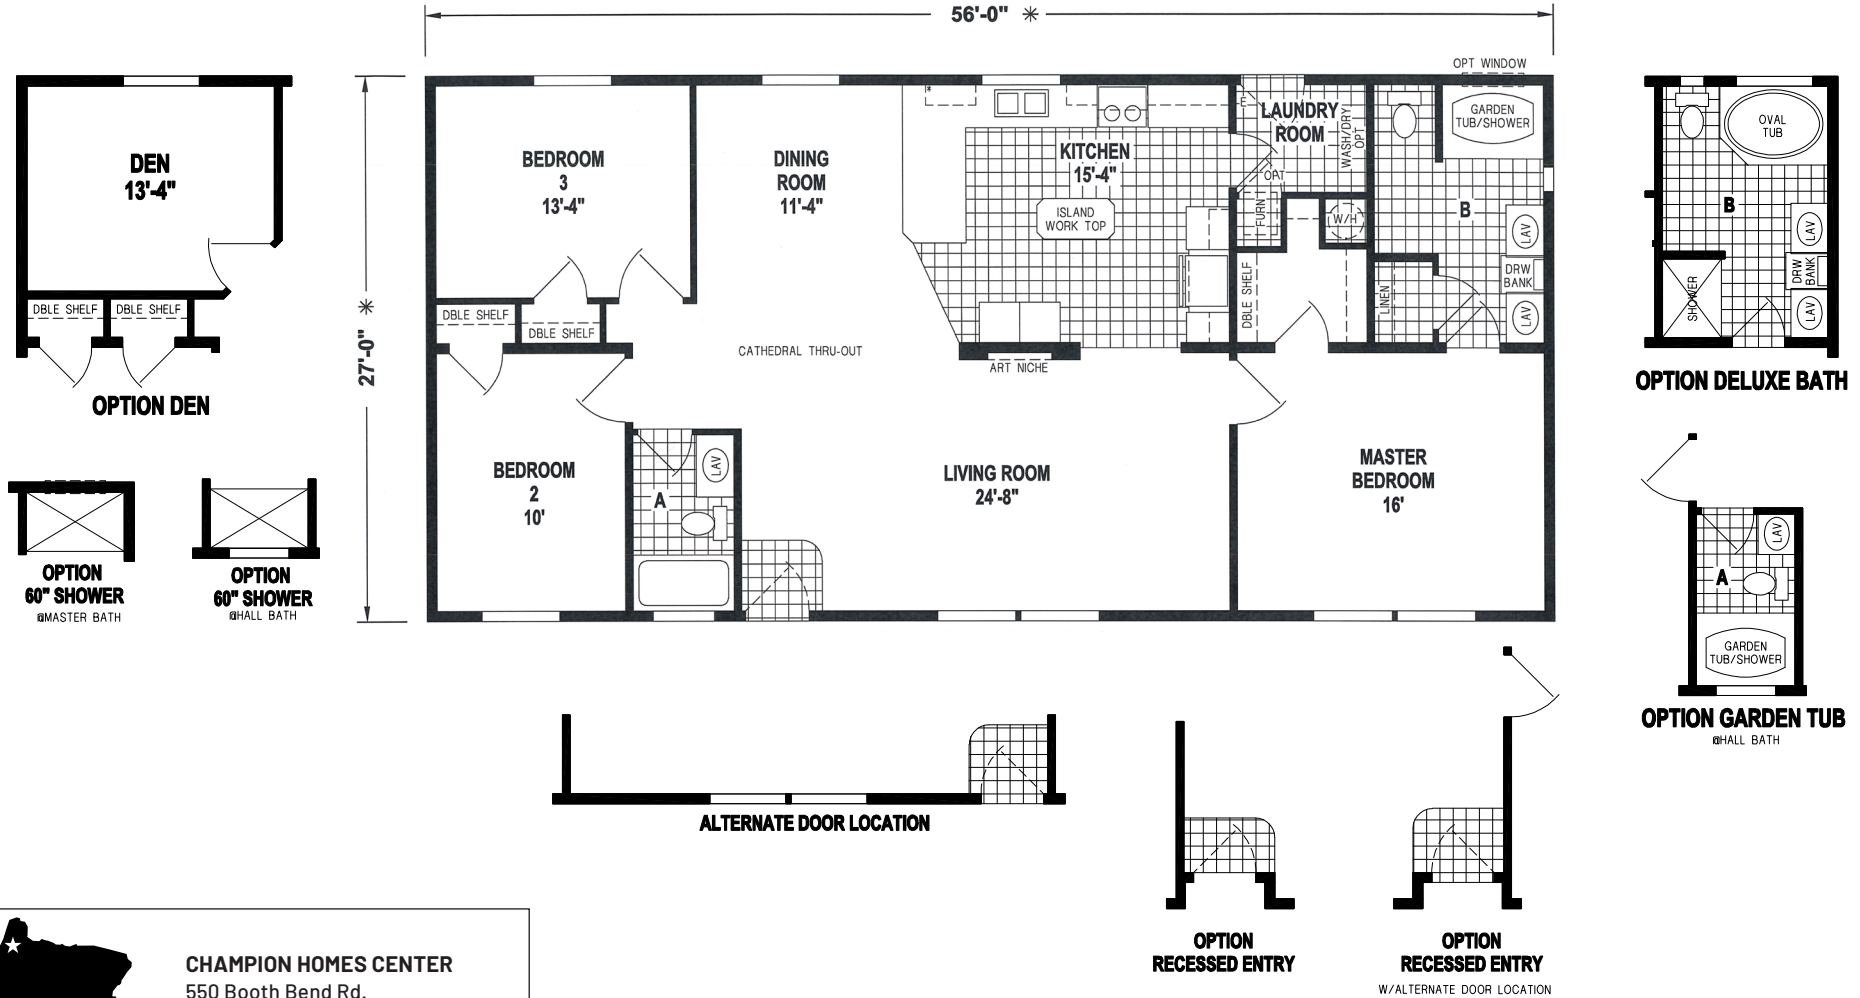

Kalama

West Ridge Doublewide Series

1,512 SQ. FT. (Approximate) 3 Bedroom, 2 Bath

Last Updated: 1-11-22

CHAMPION HOMES CENTER
550 Booth Bend Rd.
McMinnville, OR 97128

NorthWestFactoryDirectHomes.com | 1-800-645-4943