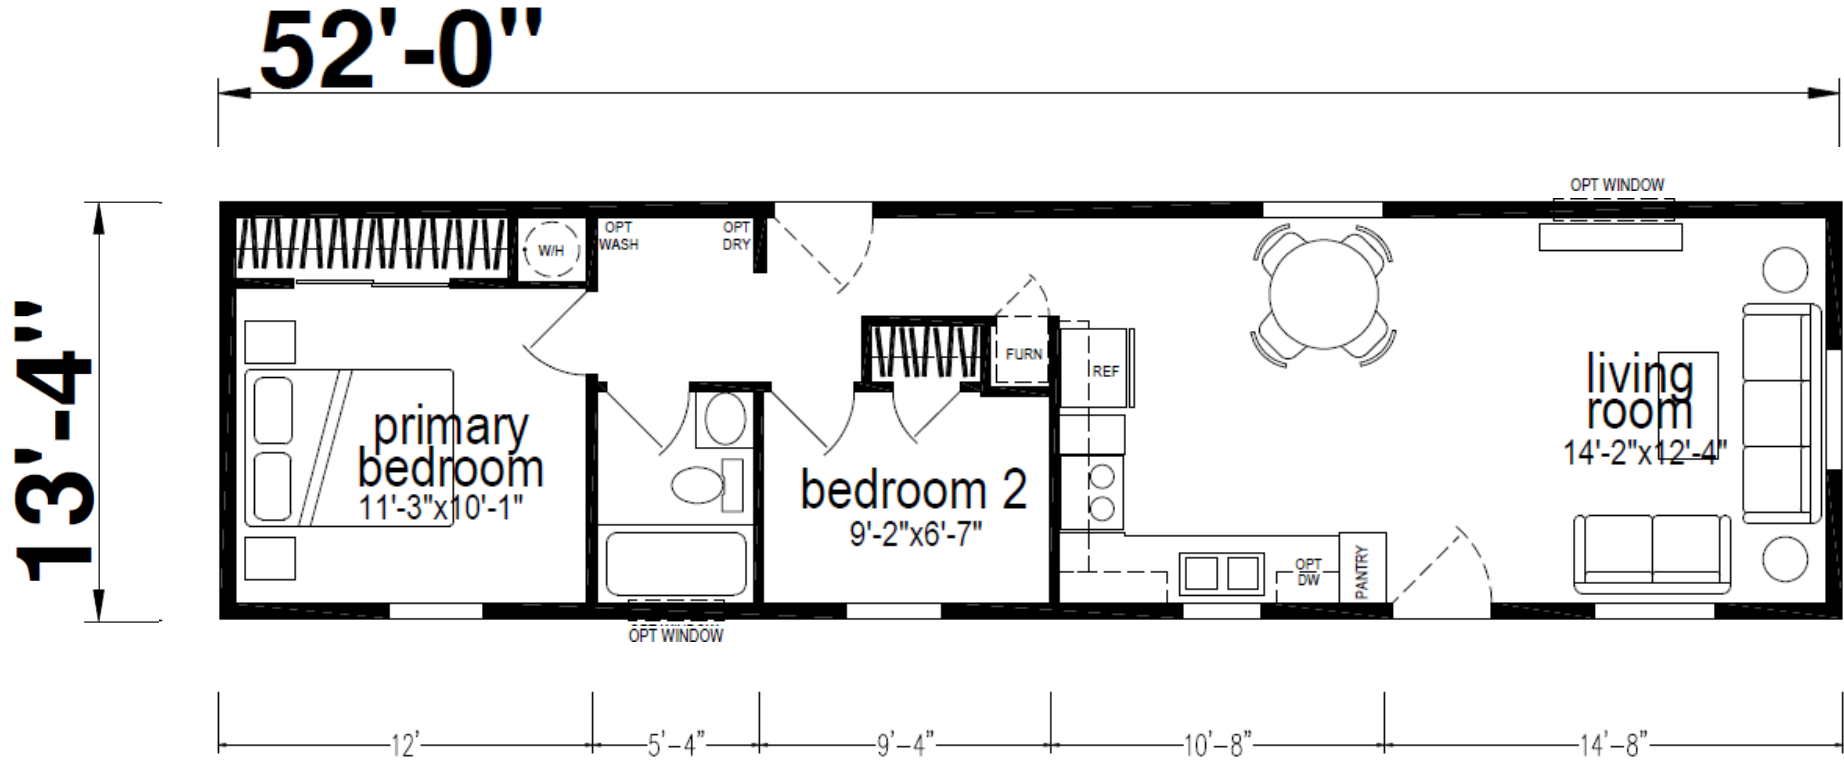

Hillsboro

Ridgewood Series

693 SQ. FT. (Approximate) 2 Bedroom, 1 Bath

Last Updated: 8-14-24

CHAMPION HOMES CENTER
550 Booth Bend Rd.
McMinnville, OR 97128

NorthWestFactoryDirectHomes.com | 1-800-645-4943

IMPORTANT: Champion Homes reserves the right to modify, cancel or substitute products or features of this event at any time without prior notice or obligation. Pictures and other promotional materials are representative and may depict or contain floor plans, square footages, elevations, options, upgrades, extra design features, decorations, floor coverings, specialty light fixtures, custom paint and wall coverings, window treatments, landscaping, sound and alarm systems, furnishings, appliances, and other designer/decorator features and amenities that are not included as part of the home and/or may not be available at all locations. Home, pricing and community information is subject to change, and homes to prior sale, at any time without notice or obligation. ©2020 Alta Cima Corp. All rights reserved.