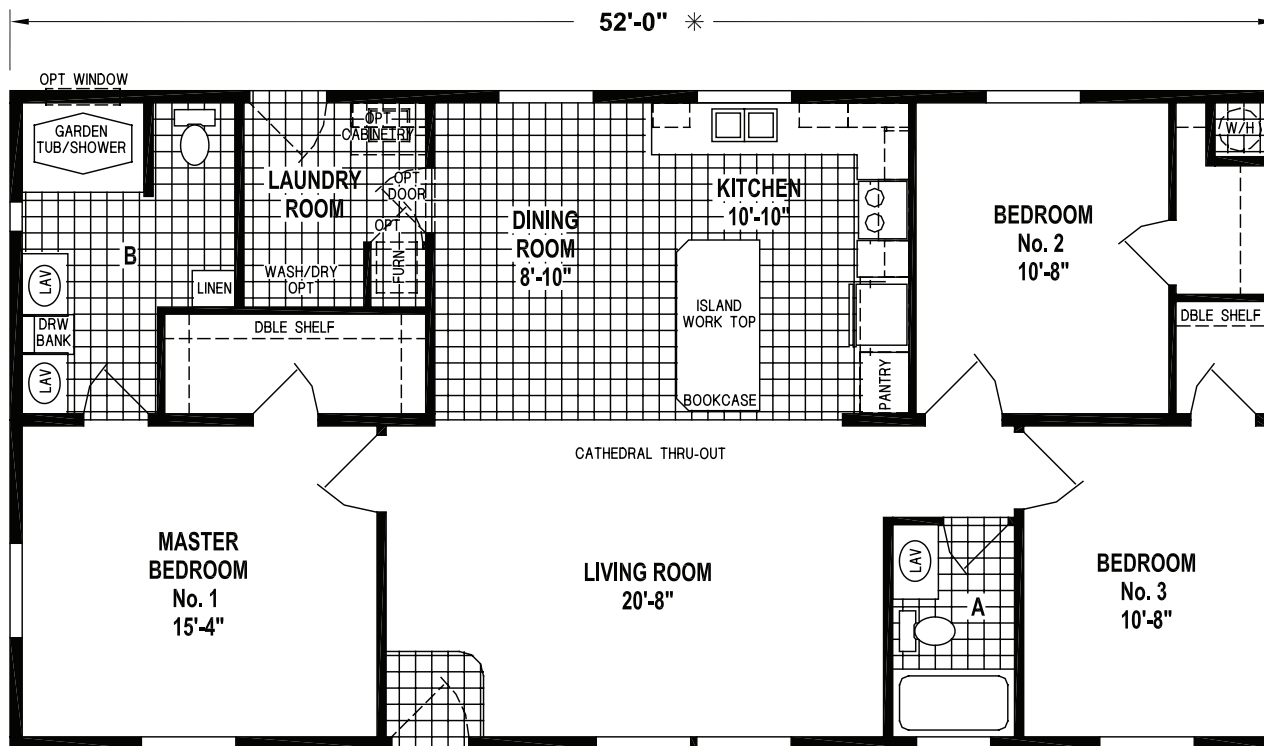

# Harper

West Ridge Series

3 Bedroom, 2 Bath  
Approx. 1,404 Sq. Ft.

Last Updated: 7-24-18

Factory Expo Home Centers  
550 Booth Bend Road  
McMinnville, Oregon 97128

I authorize Factory Expo to build my house, per this plan.