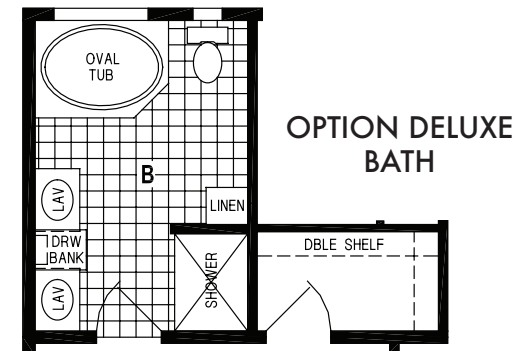

# Harper

West Ridge Series

3 Bedroom, 2 Bath  
Approx. 1,404 Sq. Ft.

Last Updated: 7-24-18

Factory Expo Home Centers  
550 Booth Bend Road  
McMinnville, Oregon 97128

I authorize Factory Expo to build my house, per this plan.