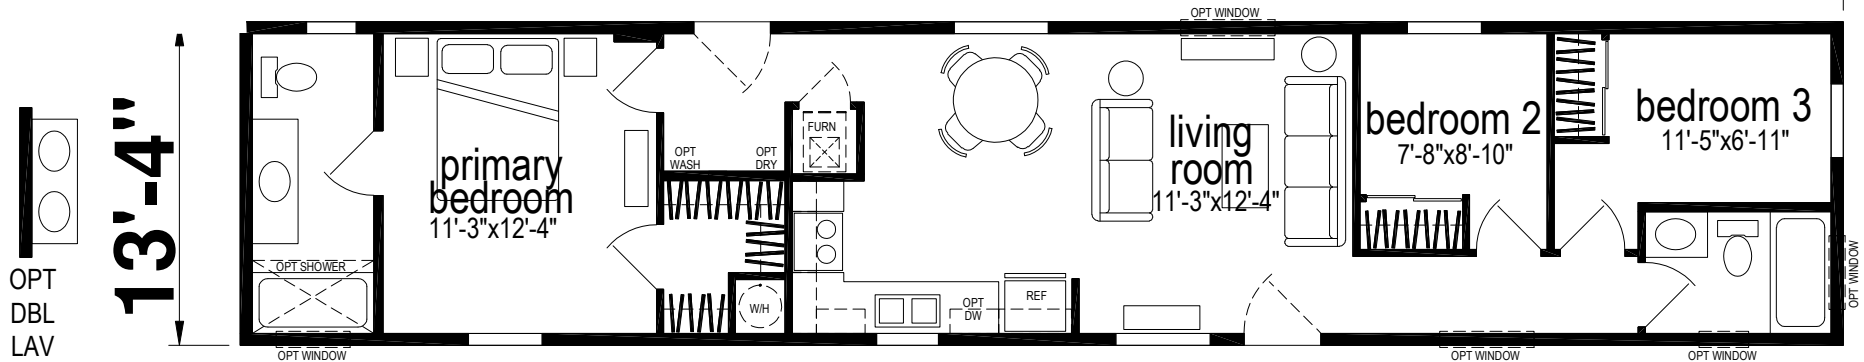

Enid

Ridgewood Series

880 SQ. FT. (Approximate) 3 Bedroom, 2 Bath

Last Updated: 10-2-24

OPTION 2 BEDROOM

66'-0"

13'-4"

OPT DBL LAV