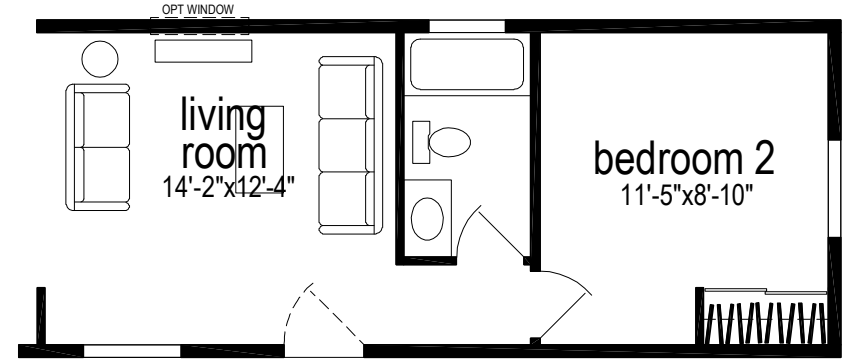

Enid

Ridgewood Series

880 SQ. FT. (Approximate) 3 Bedroom, 2 Bath

Last Updated: 10-2-24

OPTION 2 BEDROOM

66'-0"

13'-4"

OPT DBL LAV