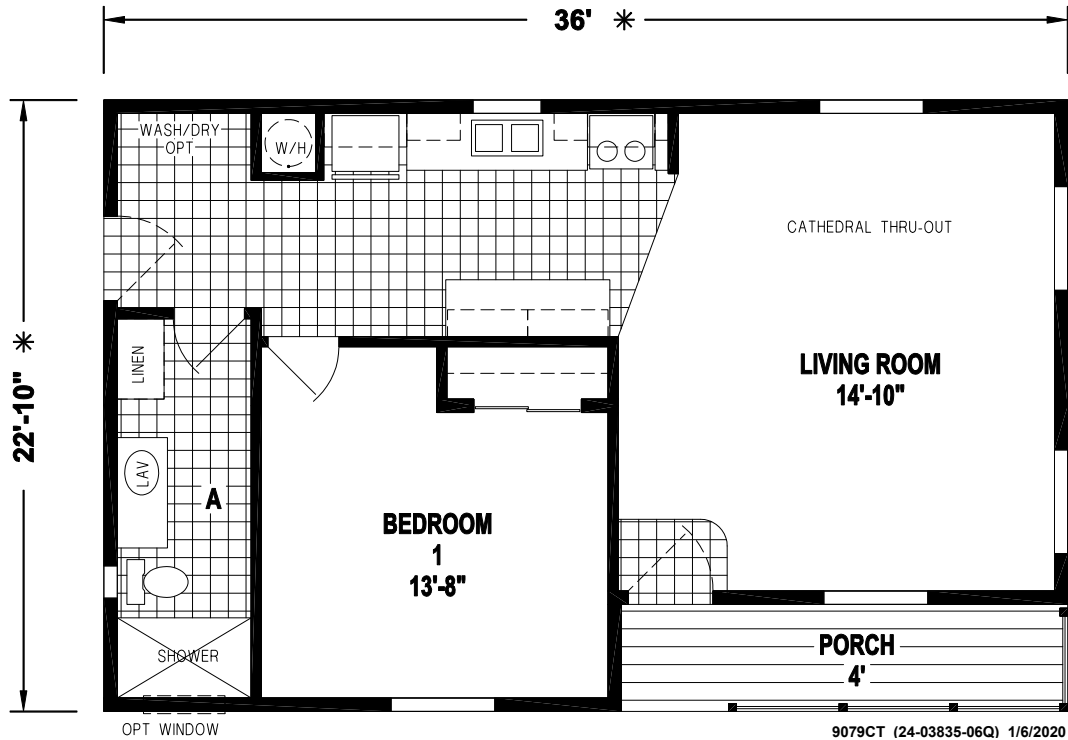

Elsie

Ramada Value Series

822 SQ. FT. (Approximate) 1 Bedroom, 1 Bath

Last Updated: 9-13-23

CHAMPION HOMES CENTER
550 Booth Bend Rd.
McMinnville, OR 97128

NorthWestFactoryDirectHomes.com | 1-800-645-4943

IMPORTANT: Champion Homes reserves the right to modify, cancel or substitute products or features of this event at any time without prior notice or obligation. Pictures and other promotional materials are representative and may depict or contain floor plans, square footages, elevations, options, upgrades, extra design features, decorations, floor coverings, specialty light fixtures, custom paint and wall coverings, window treatments, landscaping, sound and alarm systems, furnishings, appliances, and other designer/decorator features and amenities that are not included as part of the home and/or may not be available at all locations. Home, pricing and community information is subject to change, and homes to prior sale, at any time without notice or obligation. ©2020 Champion Homes. All rights reserved.