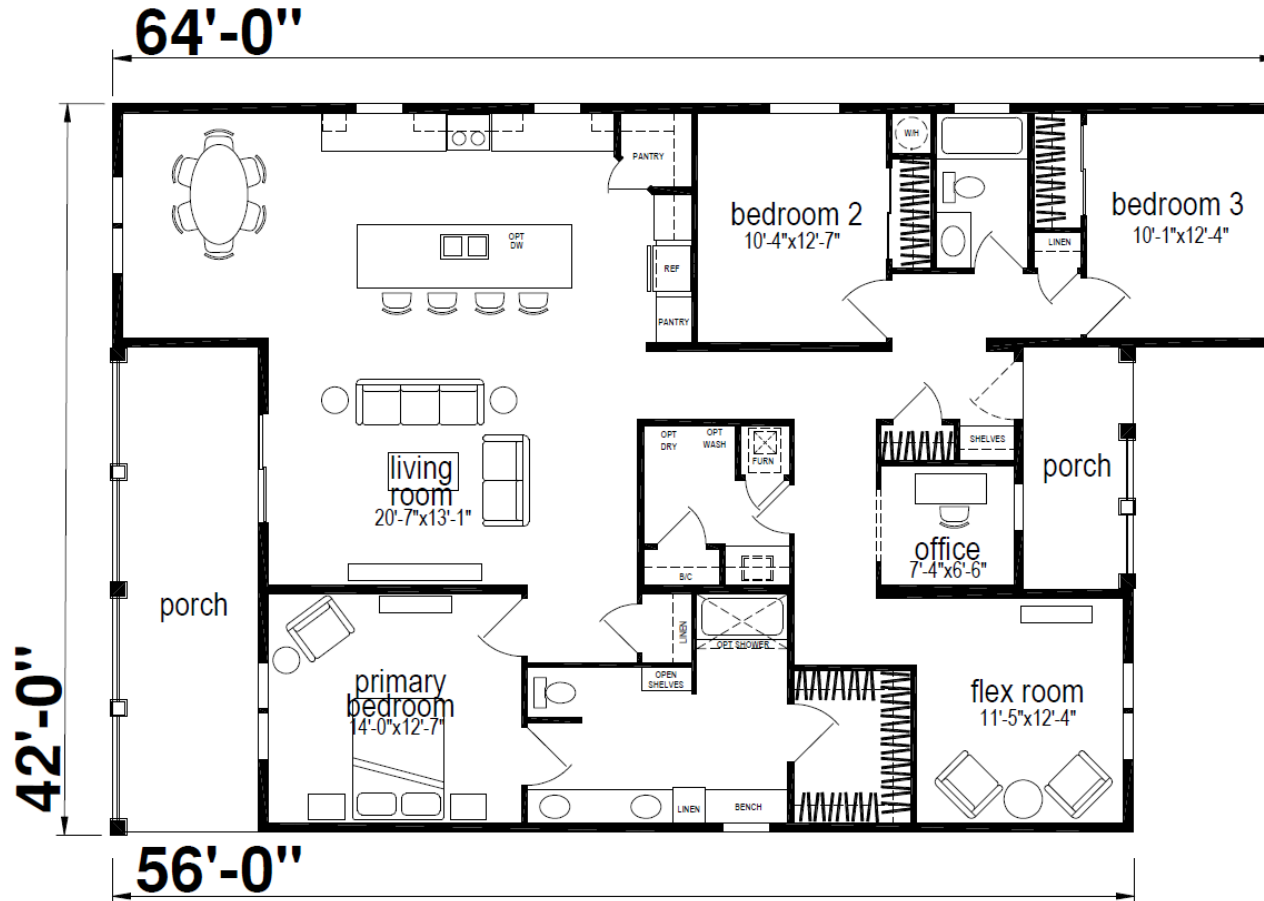

Depoe

Hillcrest Triple Series

2,053 SQ. FT. (Approximate) 3 Bedroom, 2 Bath

Last Updated: 8-14-24

CHAMPION HOMES CENTER
550 Booth Bend Rd.
McMinnville, OR 97128

NorthWestFactoryDirectHomes.com | 1-800-645-4943