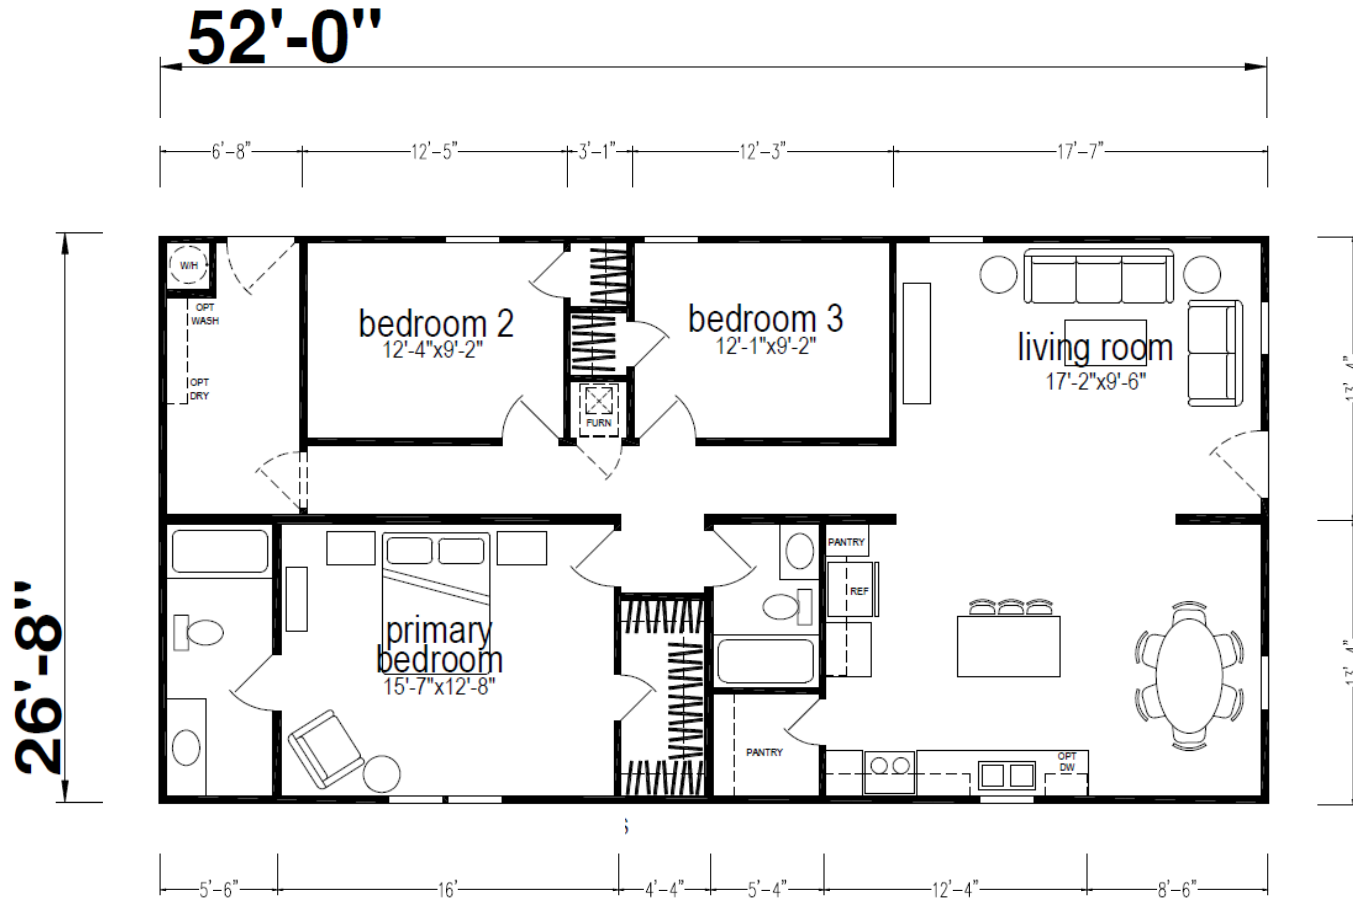

# Darrell B

Millcreek Series

1386 SQ. FT. (Approximate) 3 Bedroom, 2 Bath

Last Updated: 10-14-24

**CHAMPION HOMES CENTER**  
550 Booth Bend Rd.  
McMinnville, OR 97128

**NorthWestFactoryDirectHomes.com | 1-800-645-4943**