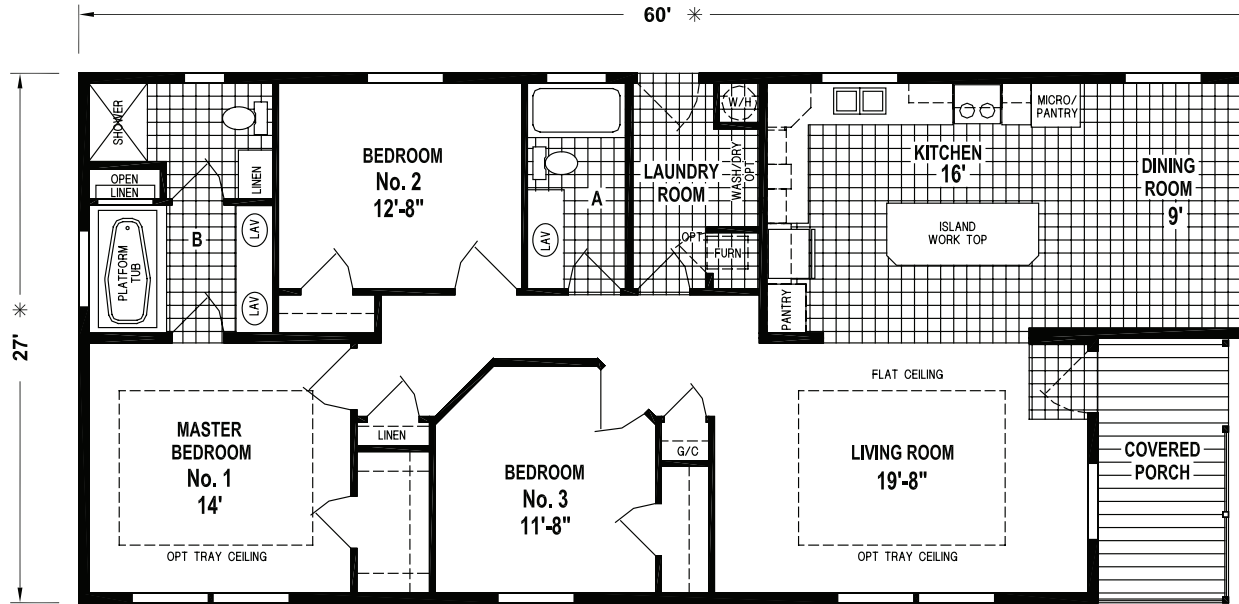

Crescent Valley

Woodbridge Series

Factory Expo

"Factory Direct Pricing" HOME CENTERS

3 Bedroom, 2 Bath
Approx. 1,610 Sq. Ft.

Last Updated: 7-27-18

OPTION DEN

OPTION FIREPLACE/
ENTERTAINMENT
CENTER