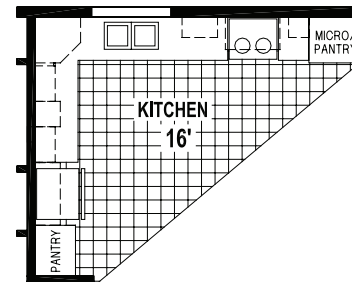

Crescent Valley

Woodbridge Series

Factory Expo

"Factory Direct Pricing" HOME CENTERS

3 Bedroom, 2 Bath
Approx. 1,610 Sq. Ft.

Last Updated: 7-27-18

OPTION DEN

OPTION FIREPLACE/
ENTERTAINMENT
CENTER

OPTION RANGE HOOD
KITCHEN

Factory Expo Home Centers
550 Booth Bend Road
McMinnville, Oregon 97128

I authorize Factory Expo to build my house, per this plan.

X _____
Customer Signature/Date

1-800-645-4943 www.NorthWestFactoryDirectHomes.com 1-800-645-4943 www.NorthWestFactoryDirectHomes.com