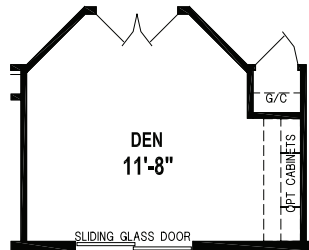

Crescent Valley

Woodbridge Series

Factory Expo

"Factory Direct Pricing" HOME CENTERS

3 Bedroom, 2 Bath
Approx. 1,610 Sq. Ft.

Last Updated: 7-27-18

OPTION DEN

OPTION FIREPLACE/
ENTERTAINMENT
CENTER

OPTION RANGE HOOD
KITCHEN

Factory Expo Home Centers
550 Booth Bend Road
McMinnville, Oregon 97128

I authorize Factory Expo to build my house, per this plan.

X _____
Customer Signature/Date

1-800-645-4943 www.NorthWestFactoryDirectHomes.com 1-800-645-4943 www.NorthWestFactoryDirectHomes.com