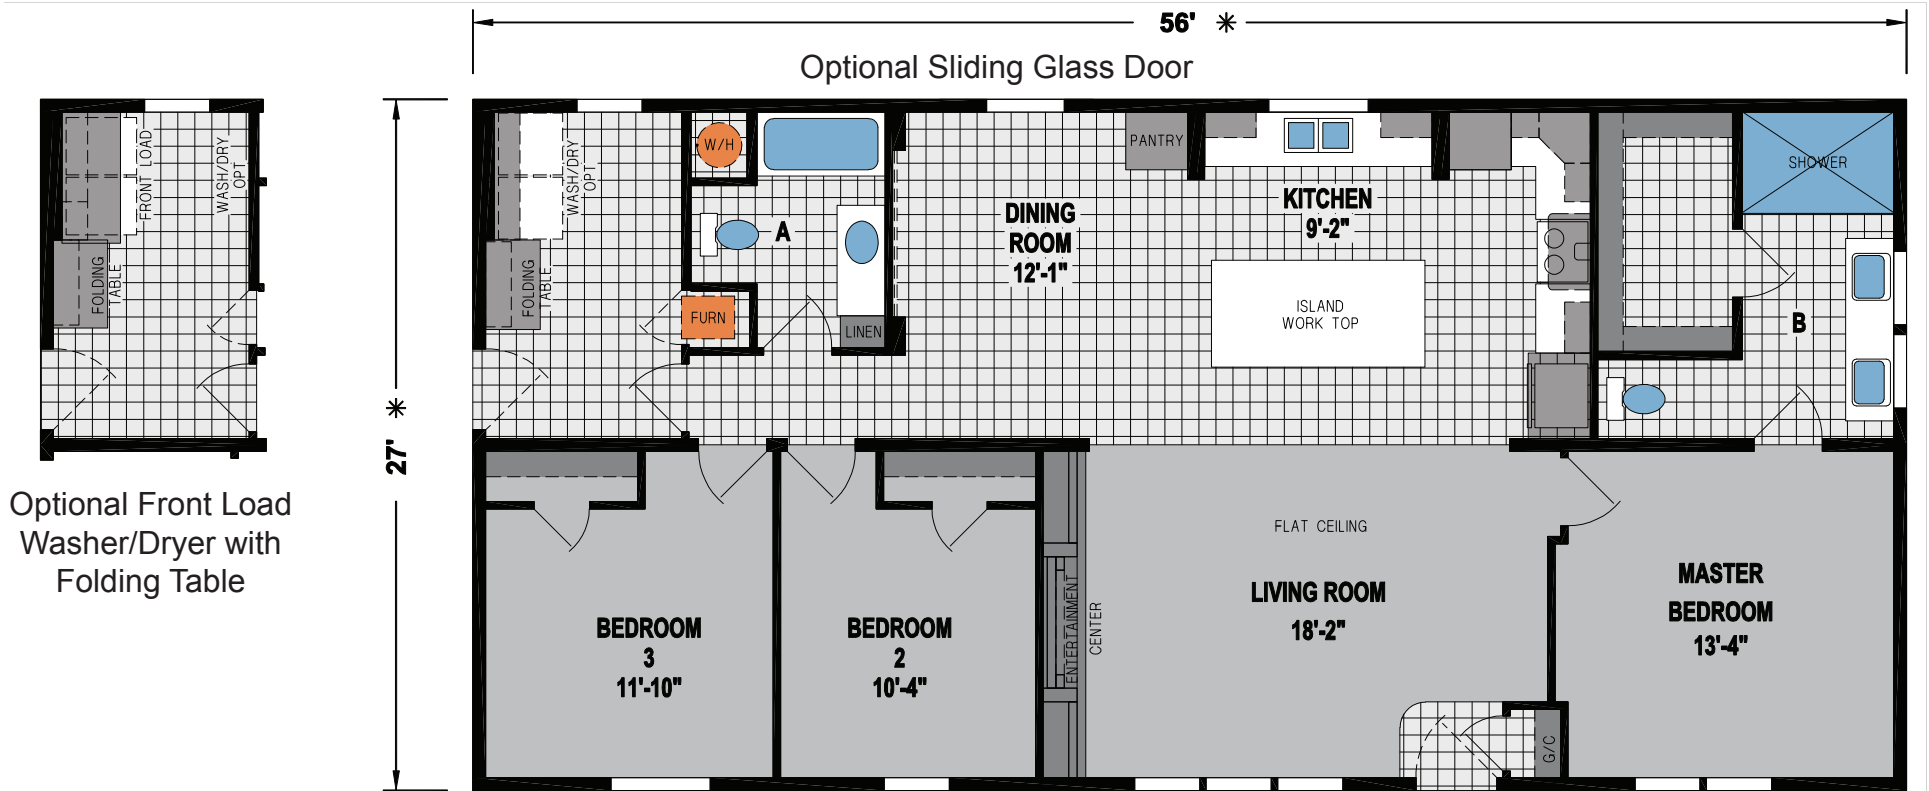

Corbett

Spectra Series

1512 SQ. FT. (Approximate) 3 Bedroom, 2 Bath

Last Updated: 9-22-23

Optional Front Load Washer/Dryer with Folding Table

CHAMPION HOMES CENTER
550 Booth Bend Rd.
McMinnville, OR 97128

NorthWestFactoryDirectHomes.com | 1-800-645-4943