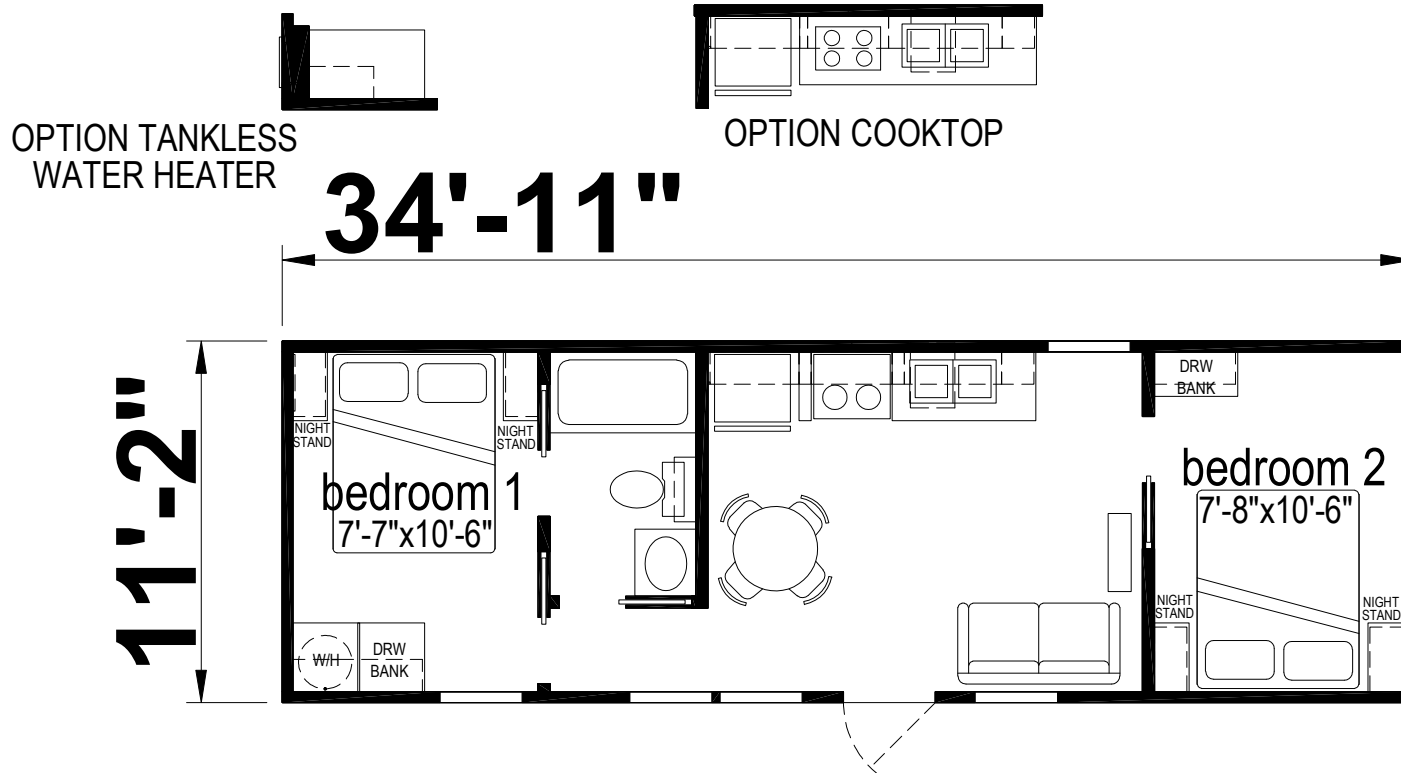

Cascade

Shore Park Series

389 SQ. FT. (Approximate) 1 Bedroom, 1 Bath

Last Updated: 9-10-24

CHAMPION HOMES CENTER
550 Booth Bend Rd.
McMinnville, OR 97128

NorthWestFactoryDirectHomes.com | 1-800-645-4943

IMPORTANT: Champion Homes reserves the right to modify, cancel or substitute products or features of this event at any time without prior notice or obligation. Pictures and other promotional materials are representative and may depict or contain floor plans, square footages, elevations, options, upgrades, extra design features, decorations, floor coverings, specialty light fixtures, custom paint and wall coverings, window treatments, landscaping, sound and alarm systems, furnishings, appliances, and other designer/decorator features and amenities that are not included as part of the home and/or may not be available at all locations. Home, pricing and community information is subject to change, and homes to prior sale, at any time without notice or obligation. ©2023 Champion Homes. All rights reserved.