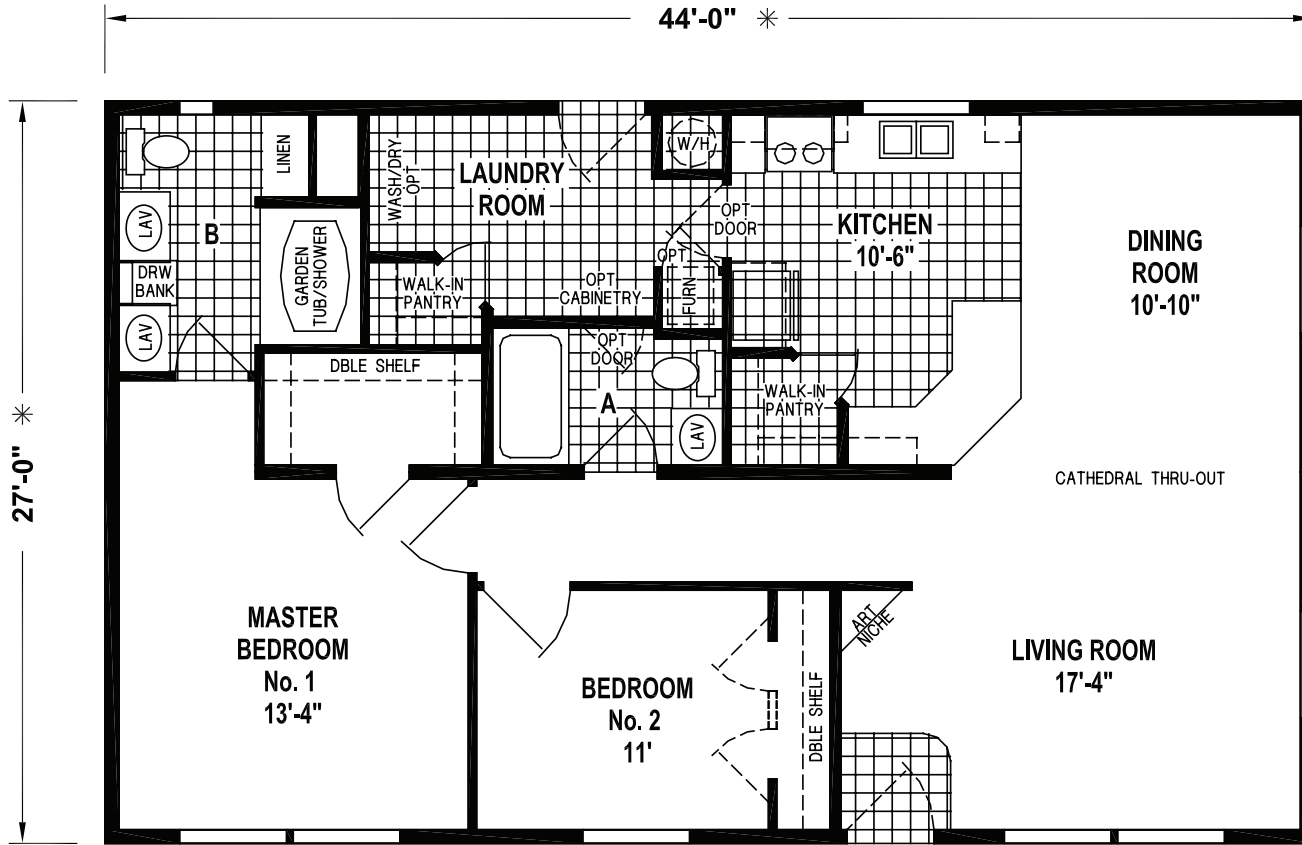

Canyonville

West Ridge Series

2 Bedroom, 2 Bath
Approx. 1,188 Sq. Ft.

Last Updated: 7-24-18

Factory Expo Home Centers
550 Booth Bend Road
McMinnville, Oregon 97128

I authorize Factory Expo to build my house, per this plan.