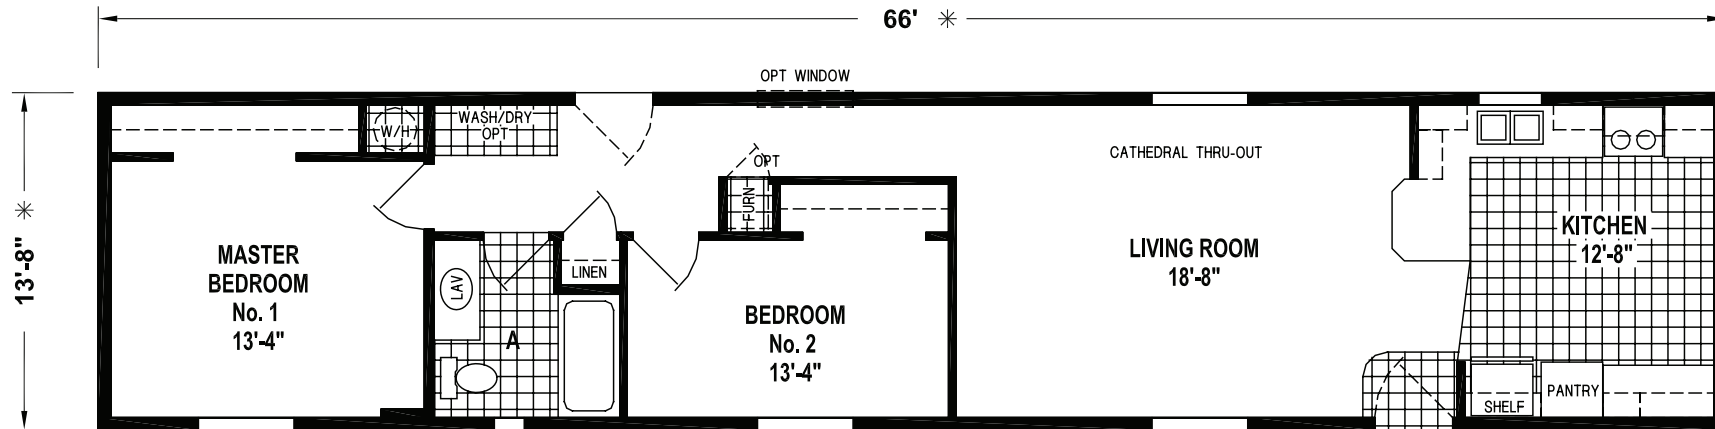

# Butte Falls

Ramada Value Series

2 Bedroom, 1 Bath  
Approx. 916 Sq. Ft.

Last Updated: 7-26-18

**OPTION SLIDING GLASS DOOR**

Factory Expo Home Centers  
550 Booth Bend Road  
McMinnville, Oregon 97128

I authorize Factory Expo to build my house, per this plan.