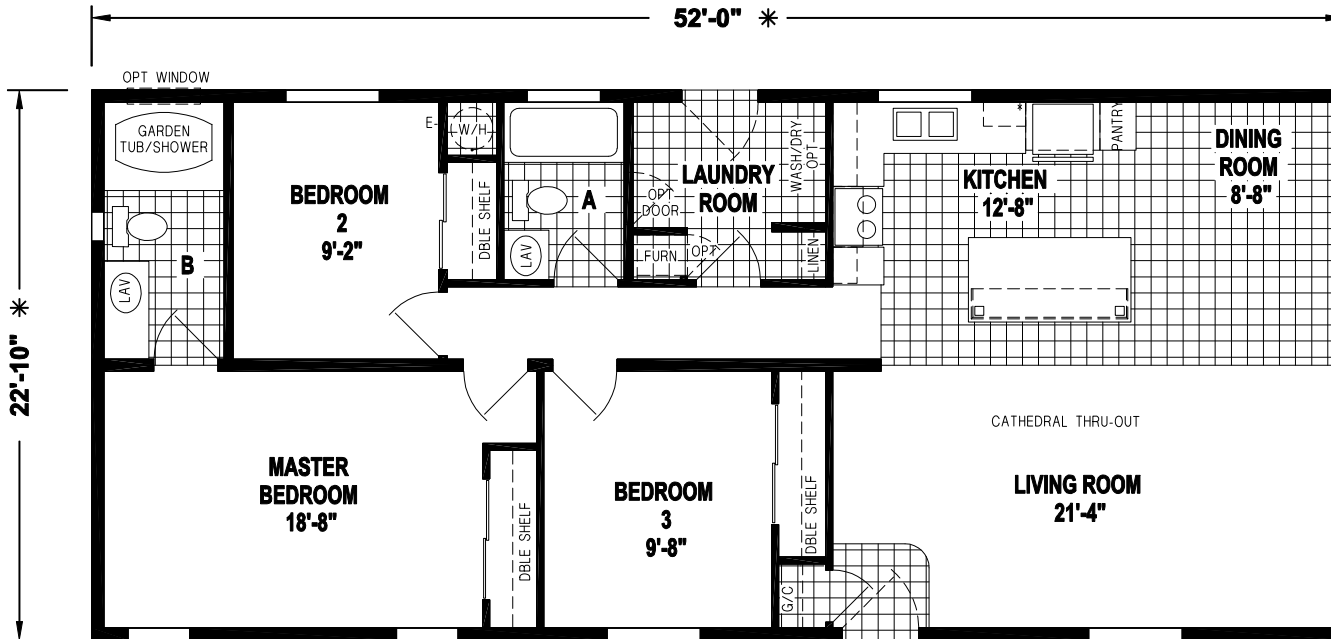

# Bandon

West Ridge Series

3 Bedroom, 2 Bath  
Approx. 1,187 Sq. Ft.

Last Updated: 2-10-20

OPTION SLIDING GLASS DOOR

Factory Expo Home Centers  
550 Booth Bend Road  
McMinnville, Oregon 97128

I authorize Factory Expo to build my house, per this plan.  
X \_\_\_\_\_  
Customer Signature/Date