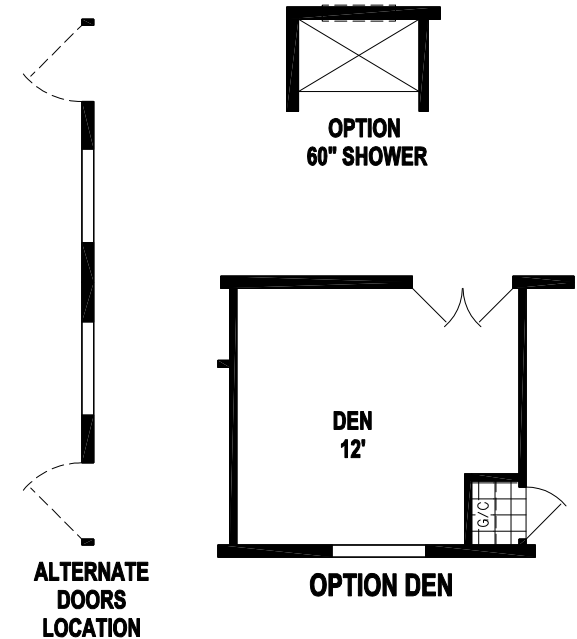

# Bandon

West Ridge Series

3 Bedroom, 2 Bath  
Approx. 1,187 Sq. Ft.

Last Updated: 2-10-20

OPTION SLIDING GLASS DOOR

Factory Expo Home Centers  
550 Booth Bend Road  
McMinnville, Oregon 97128

I authorize Factory Expo to build my house, per this plan.  
X \_\_\_\_\_  
Customer Signature/Date