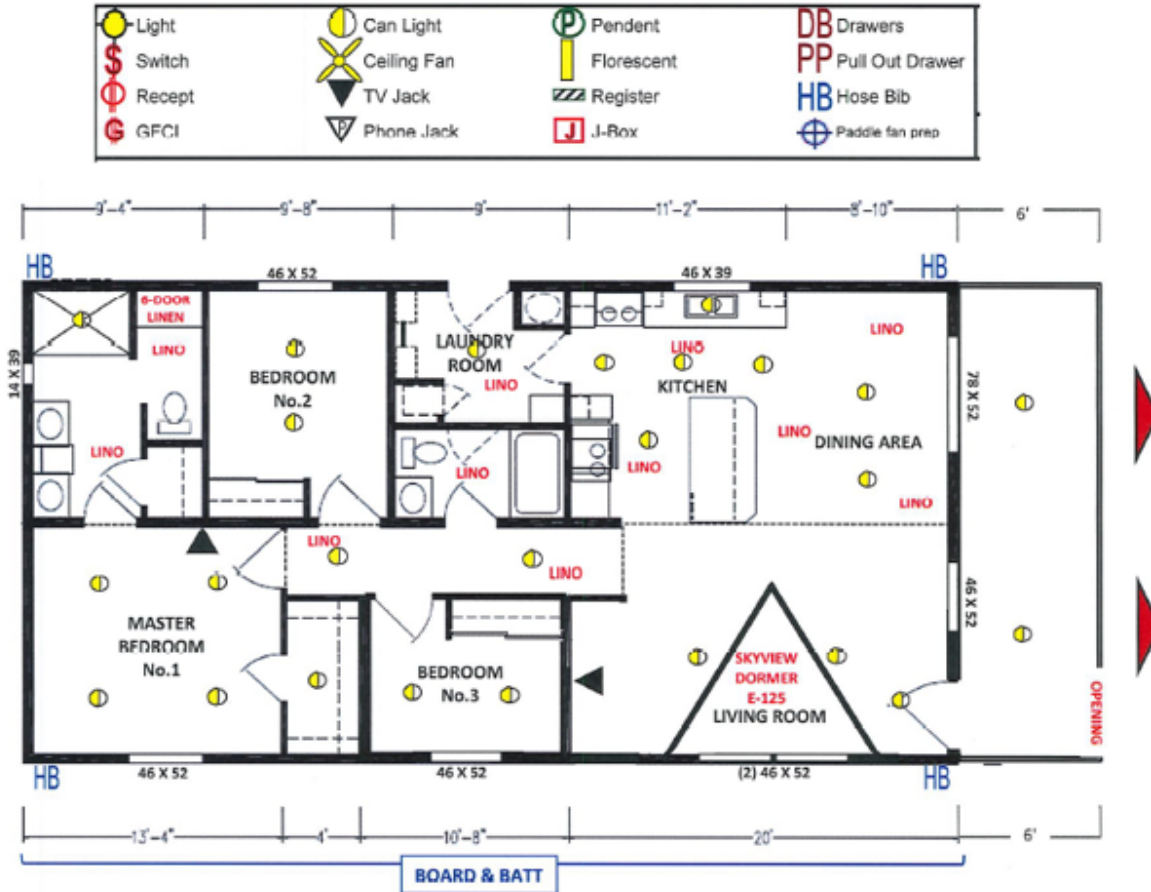

Athena Residual Stock

West Ridge Doublewide Series

1,296 SQ. FT. (Approximate) 3 Bedrooms, 2 Baths

Last Updated: 10-5-21

FACTORY EXPO HOME CENTERS
550 Booth Bend Rd.
McMinnville, OR 97128

NorthWestFactoryDirectHomes.com | 1-800-645-4943