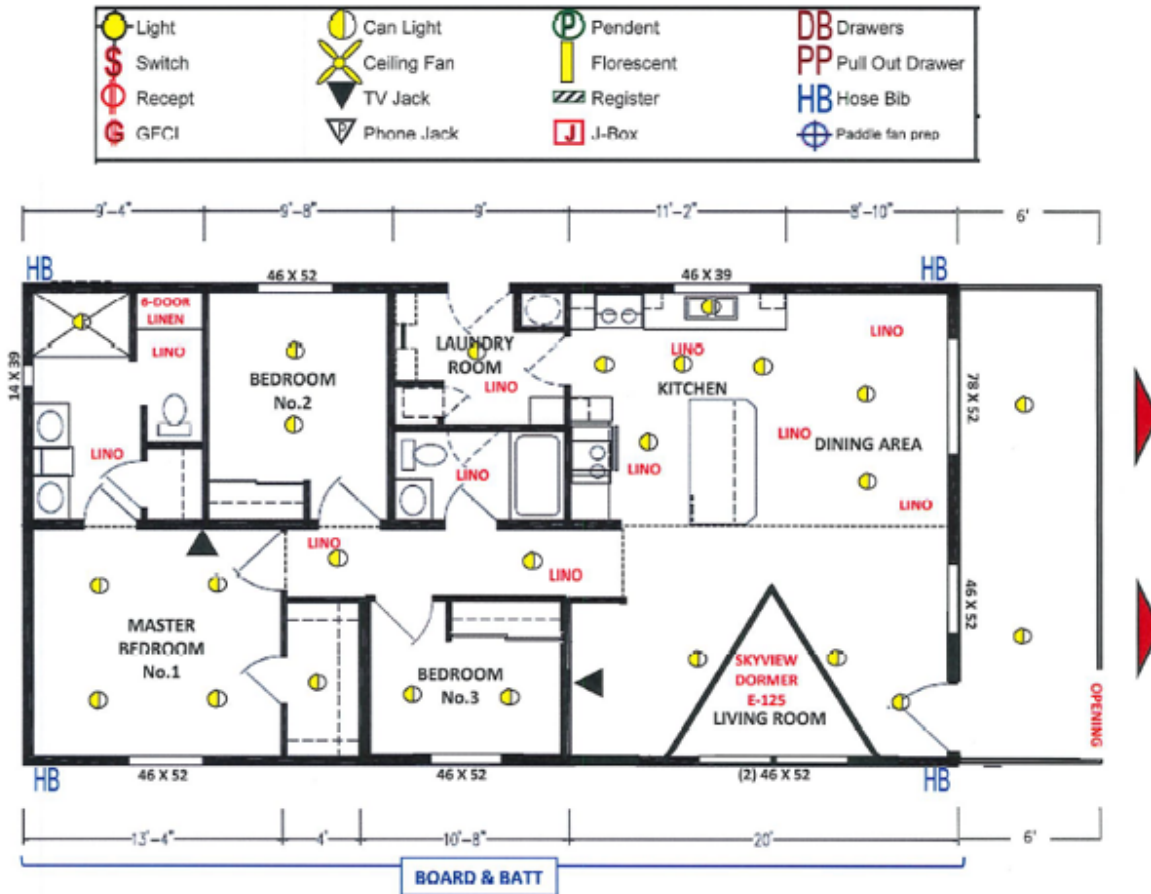

# Athena Residual Stock

West Ridge Doublewide Series

1,296 SQ. FT. (Approximate) 3 Bedrooms, 2 Baths

Last Updated: 10-5-21

**CHAMPION HOMES CENTER**  
550 Booth Bend Rd.  
McMinnville, OR 97128

**NorthWestFactoryDirectHomes.com | 1-800-645-4943**