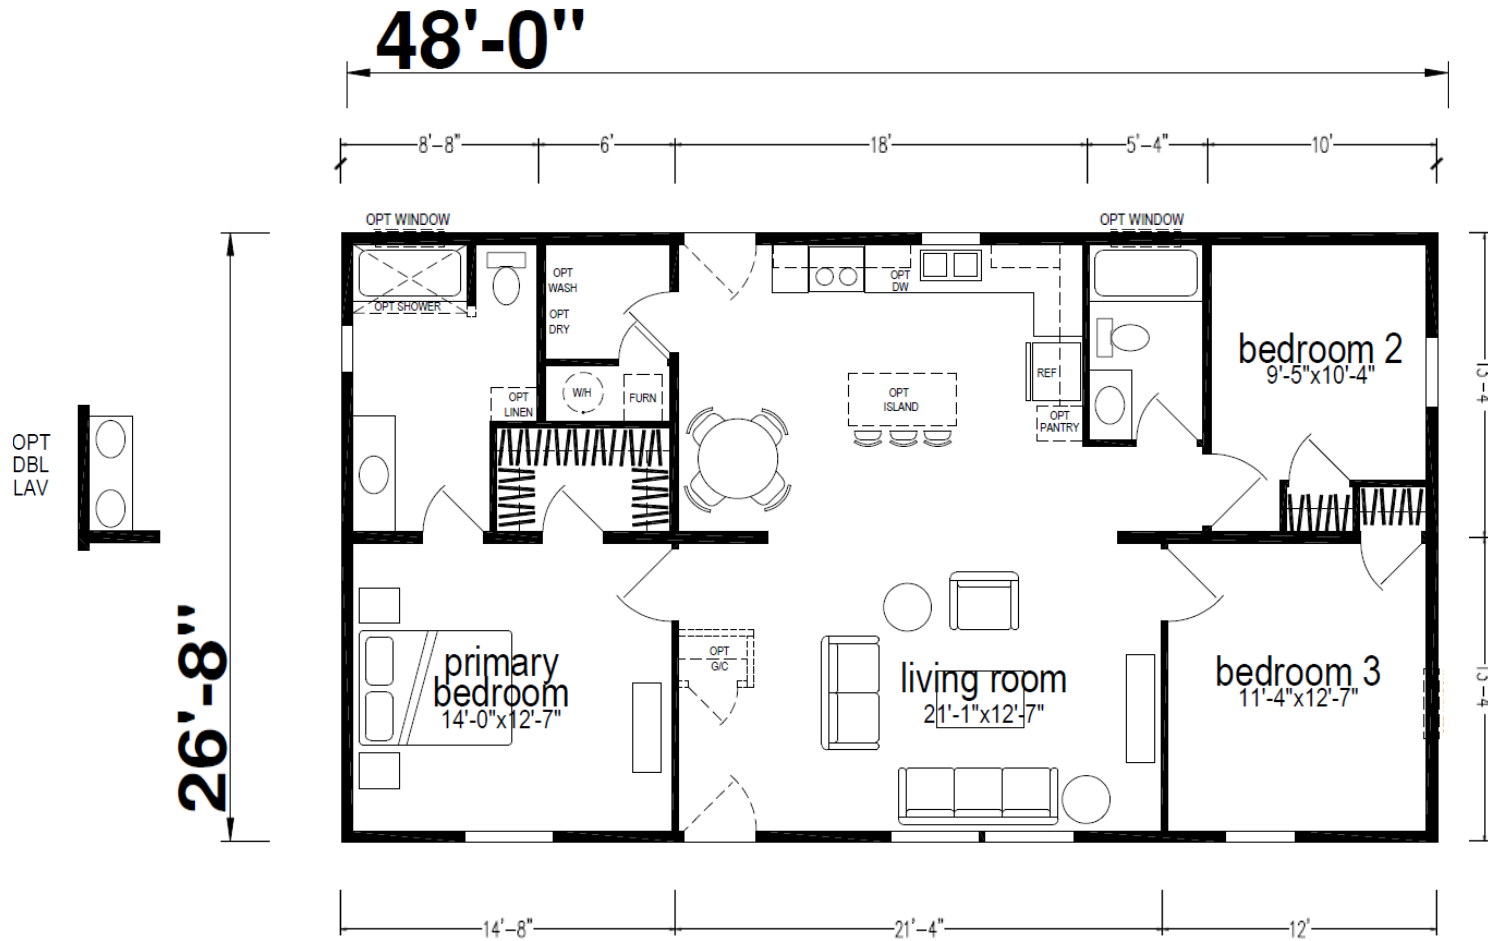

Abert

Ridgewood Series

1,280 SQ. FT. (Approximate) 3 Bedroom, 2 Bath

Last Updated: 8-14-24

CHAMPION HOMES CENTER
550 Booth Bend Rd.
McMinnville, OR 97128

NorthWestFactoryDirectHomes.com | 1-800-645-4943

IMPORTANT: Champion Homes reserves the right to modify, cancel or substitute products or features of this event at any time without prior notice or obligation. Pictures and other promotional materials are representative and may depict or contain floor plans, square footages, elevations, options, upgrades, extra design features, decorations, floor coverings, specialty light fixtures, custom paint and wall coverings, window treatments, landscaping, sound and alarm systems, furnishings, appliances, and other designer/decorator features and amenities that are not included as part of the home and/or may not be available at all locations. Home, pricing and community information is subject to change, and homes to prior sale, at any time without notice or obligation. ©2020 Alta Cima Corp. All rights reserved.