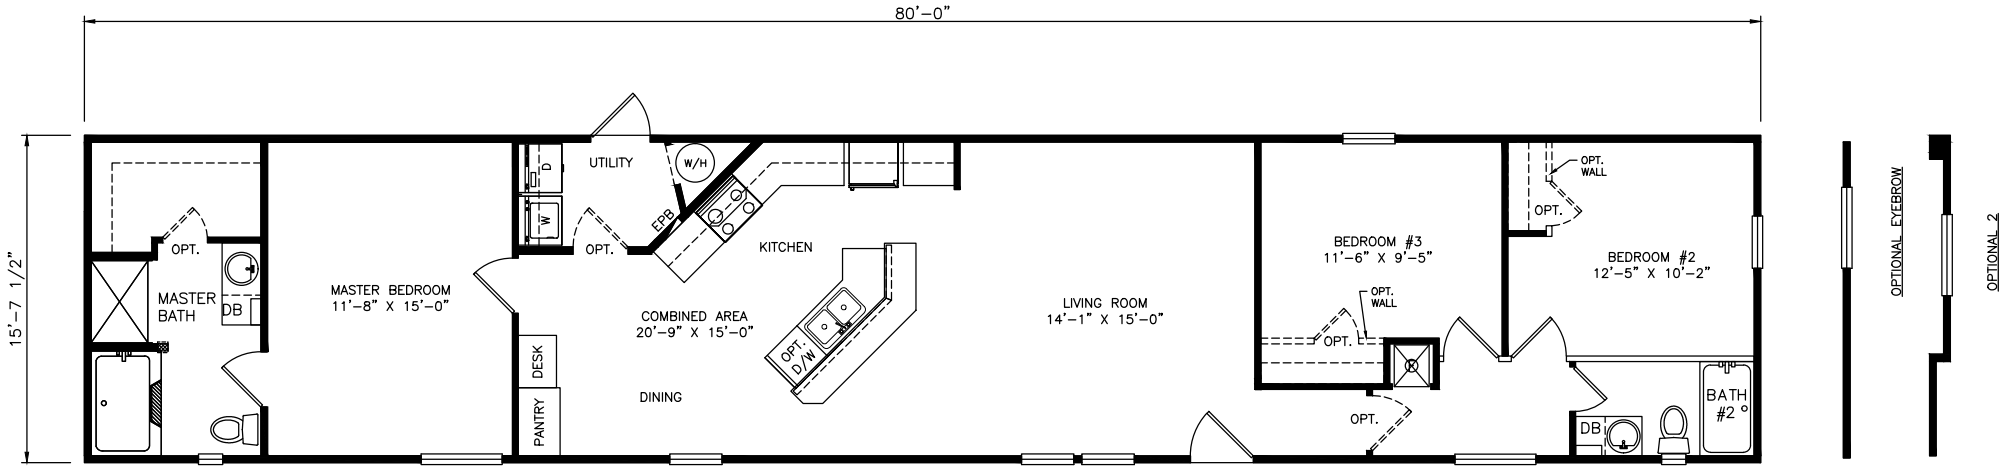

Woodfin

Heritage Series - Single Section

1,256 SQ. FT. (Approximate) 3 Bedrooms, 2 Baths

Last Updated: 6-22-21

MOBILE HOMES ON MAIN
8355 E. Main Street
Mesa, AZ 85207

MobileHomesOnMain.com | 1-800-750-8796