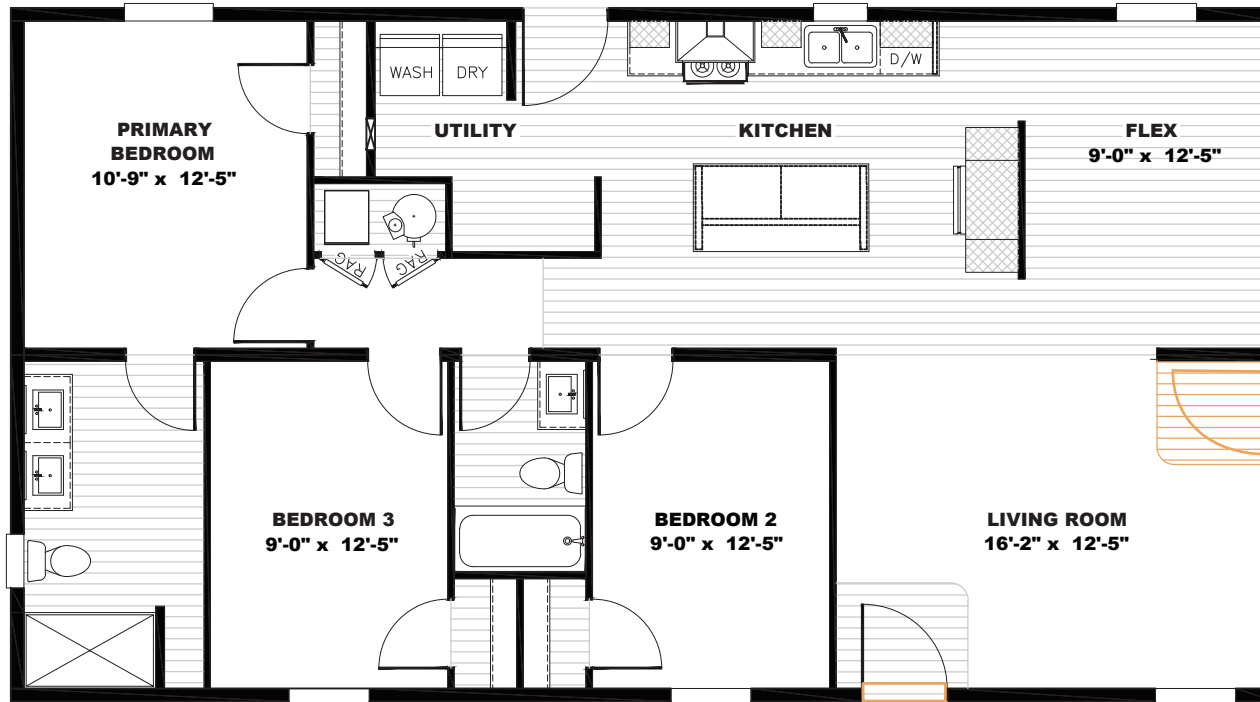

Wolfforth

Tempo Series - Multi Section

1,264 SQ. FT. (Approximate) 3 Bedroom, 2 Bath

Last Updated: 8-29-24

 Alternate Door Location Available

MOBILE HOMES ON MAIN
8355 E. Main Street
Mesa, AZ 85207

MobileHomesOnMain.com | 1-800-750-8796