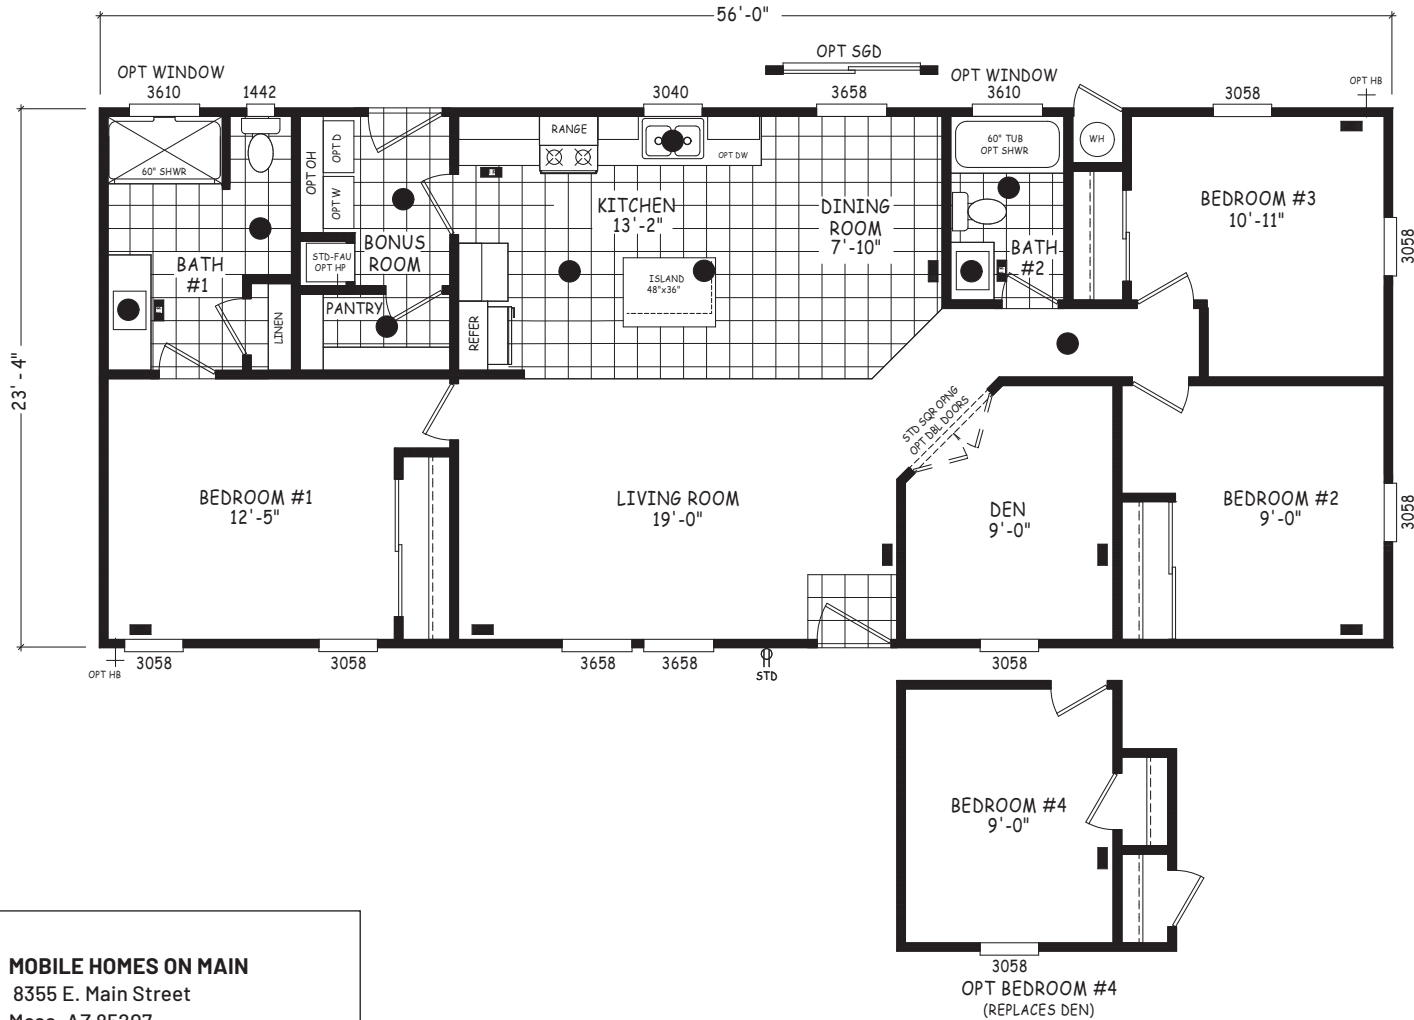

# Winchester

Edge Series

1,307 SQ. FT. (Approximate) 3 Bedroom, 2 Bath

Last Updated: 5-21-24

**MOBILE HOMES ON MAIN**  
8355 E. Main Street  
Mesa, AZ 85207

**MobileHomesOnMain.com | 1-800-750-8796**

**IMPORTANT:** Alta Cima Corp reserves the right to modify, cancel or substitute products or features of this event at any time without prior notice or obligation. Pictures and other promotional materials are representative and may depict or contain floor plans, square footages, elevations, options, upgrades, extra design features, decorations, floor coverings, specialty light fixtures, custom paint and wall coverings, window treatments, landscaping, sound and alarm systems, furnishings, appliances, and other designer/decorator features and amenities that are not included as part of the home and/or may not be available at all locations. Home, pricing and community information is subject to change, and homes to prior sale, at any time without notice or obligation. ©2020 Alta Cima Corp. All rights reserved.