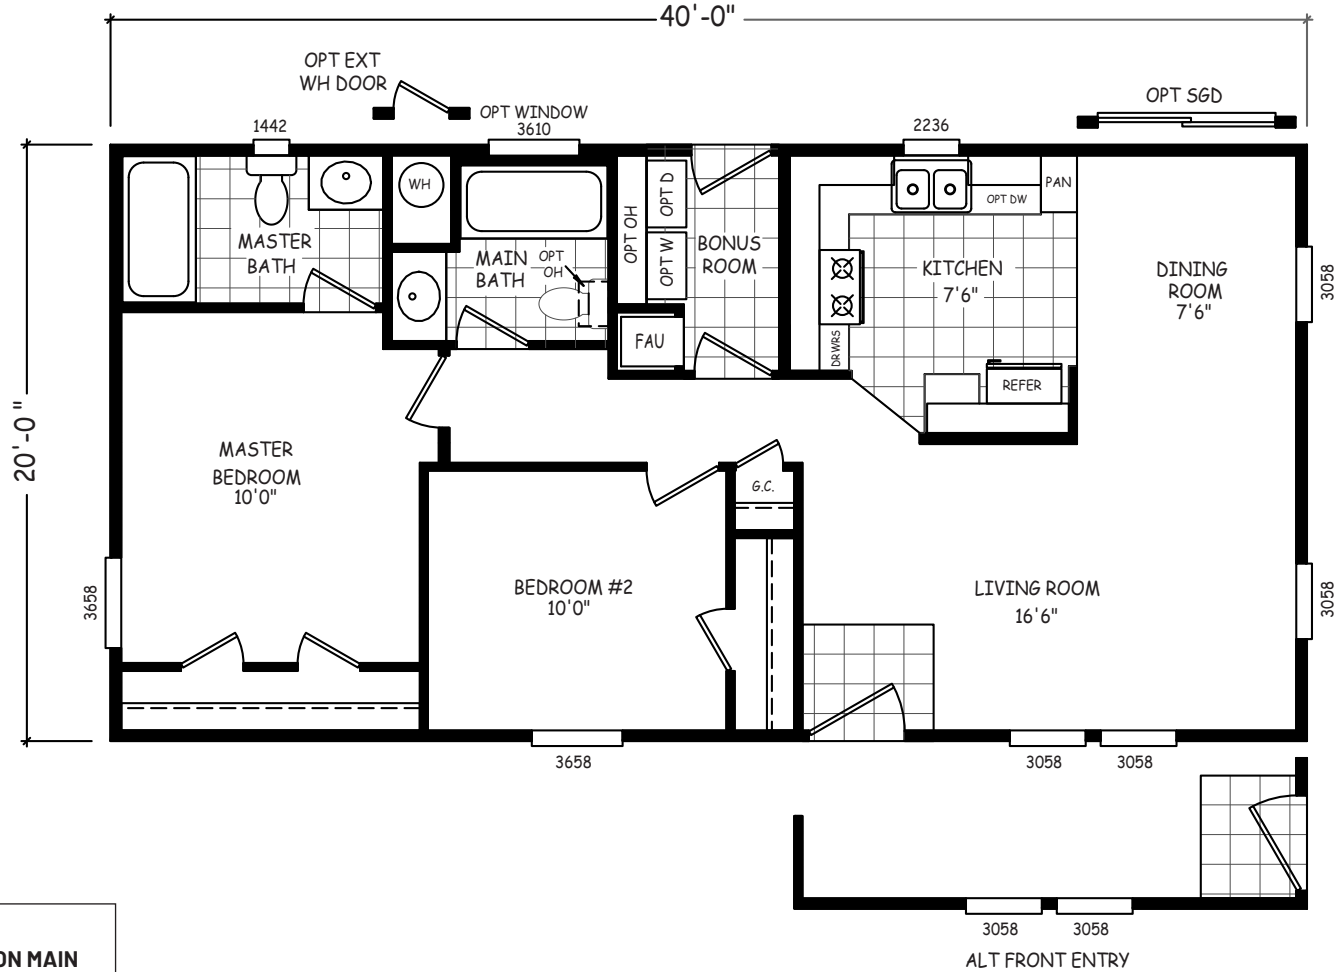

# Williamsburg

GS Series

800 SQ. FT. (Approximate) 2 Bedrooms, 2 Baths

Last Updated: 1-29-21

**MOBILE HOMES ON MAIN**  
8355 E. Main Street  
Mesa, AZ 85207

**MobileHomesOnMain.com | 1-800-750-8796**

**IMPORTANT:** Alta Cima Corp reserves the right to modify, cancel or substitute products or features of this event at any time without prior notice or obligation. Pictures and other promotional materials are representative and may depict or contain floor plans, square footages, elevations, options, upgrades, extra design features, decorations, floor coverings, specialty light fixtures, custom paint and wall coverings, window treatments, landscaping, sound and alarm systems, furnishings, appliances, and other designer/decorator features and amenities that are not included as part of the home and/or may not be available at all locations. Home, pricing and community information is subject to change, and homes to prior sale, at any time without notice or obligation. ©2020 Alta Cima Corp. All rights reserved.