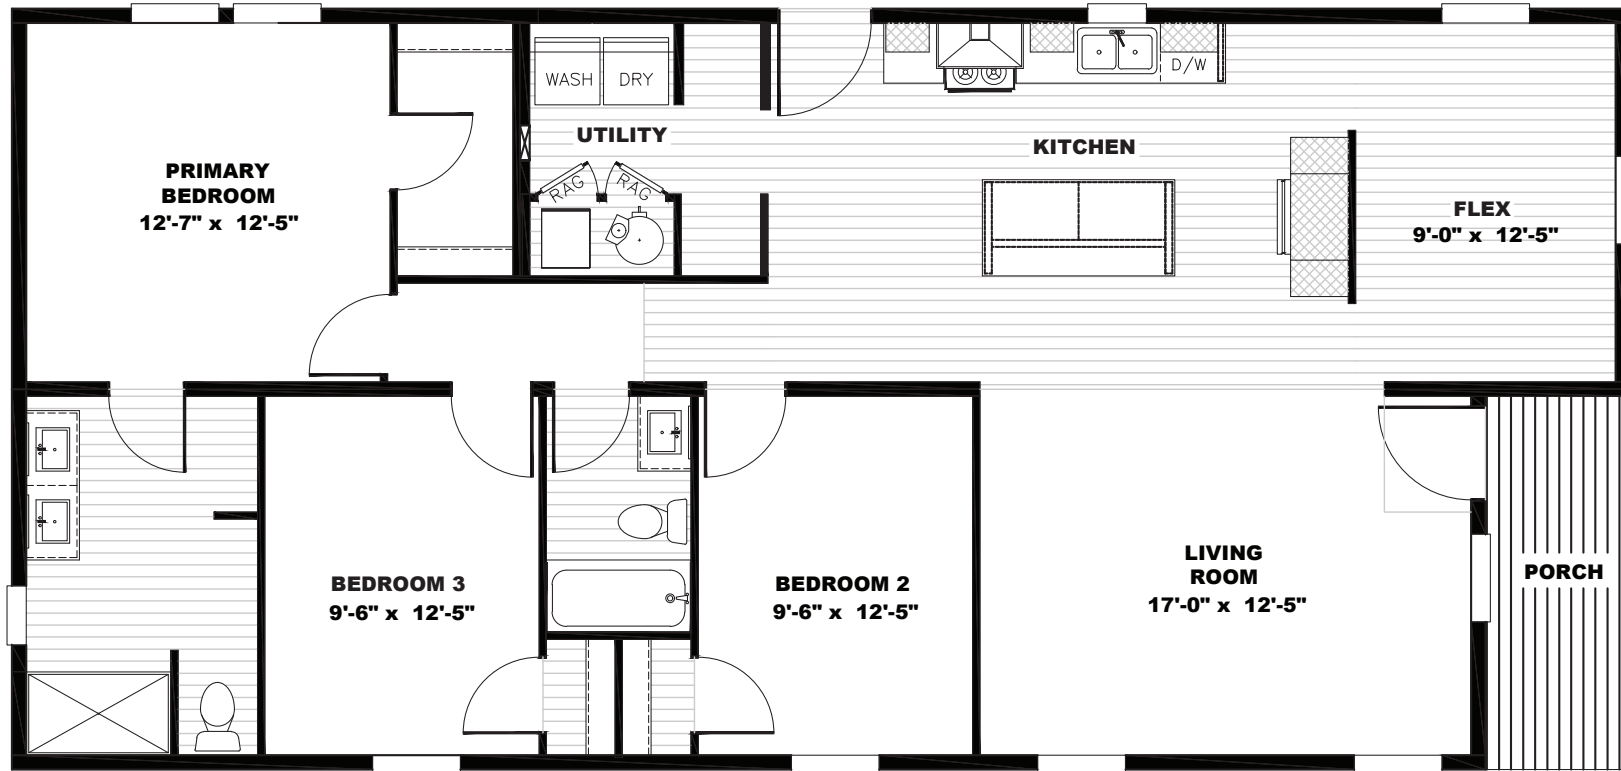

Wesford

Tempo Porch Series - Multi Section

1,475 SQ. FT. (Approximate) 3 Bedroom, 2 Bath

Last Updated: 8-29-24

MOBILE HOMES ON MAIN
8355 E. Main Street
Mesa, AZ 85207

MobileHomesOnMain.com | 1-800-750-8796