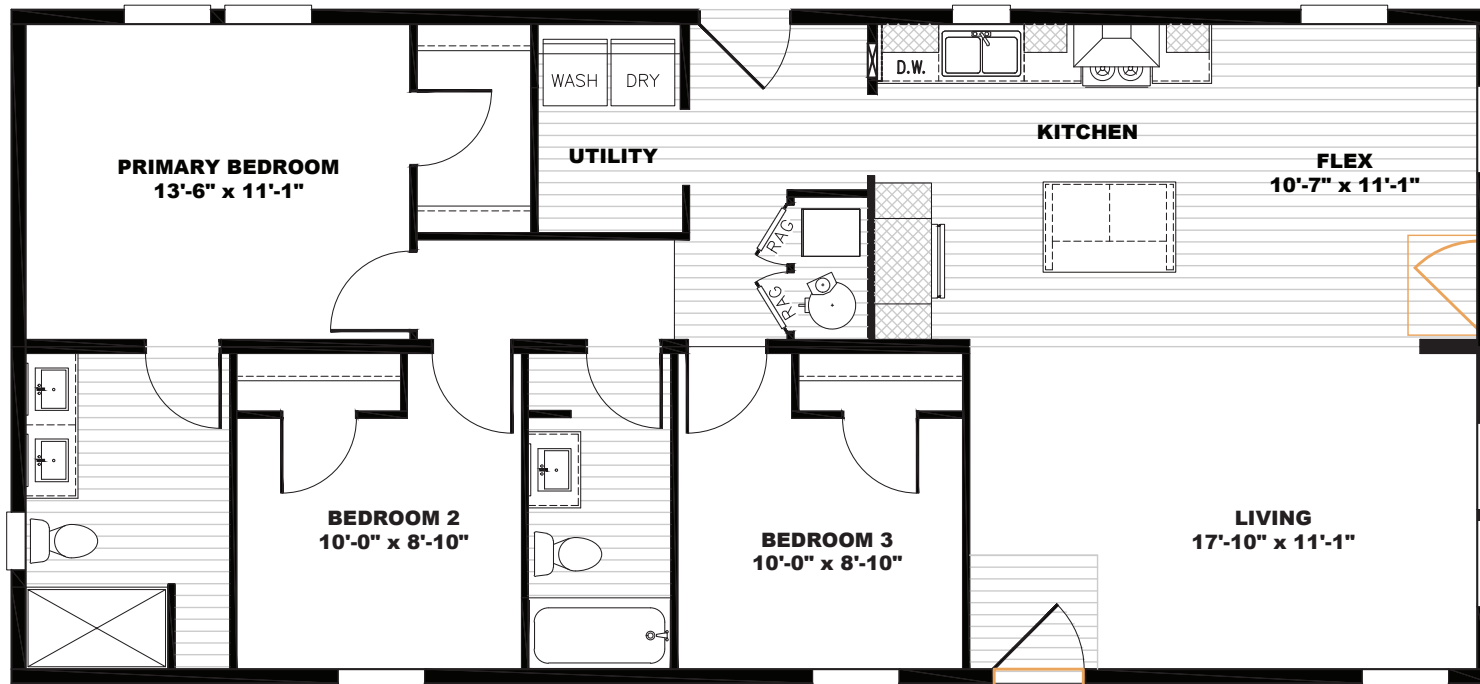

Verhalen

Tempo Series - Multi Section

1,231 SQ. FT. (Approximate) 3 Bedroom, 2 Bath

Last Updated: 8-29-24

 Alternate Door Location Available

MOBILE HOMES ON MAIN
8355 E. Main Street
Mesa, AZ 85207

MobileHomesOnMain.com | 1-800-750-8796