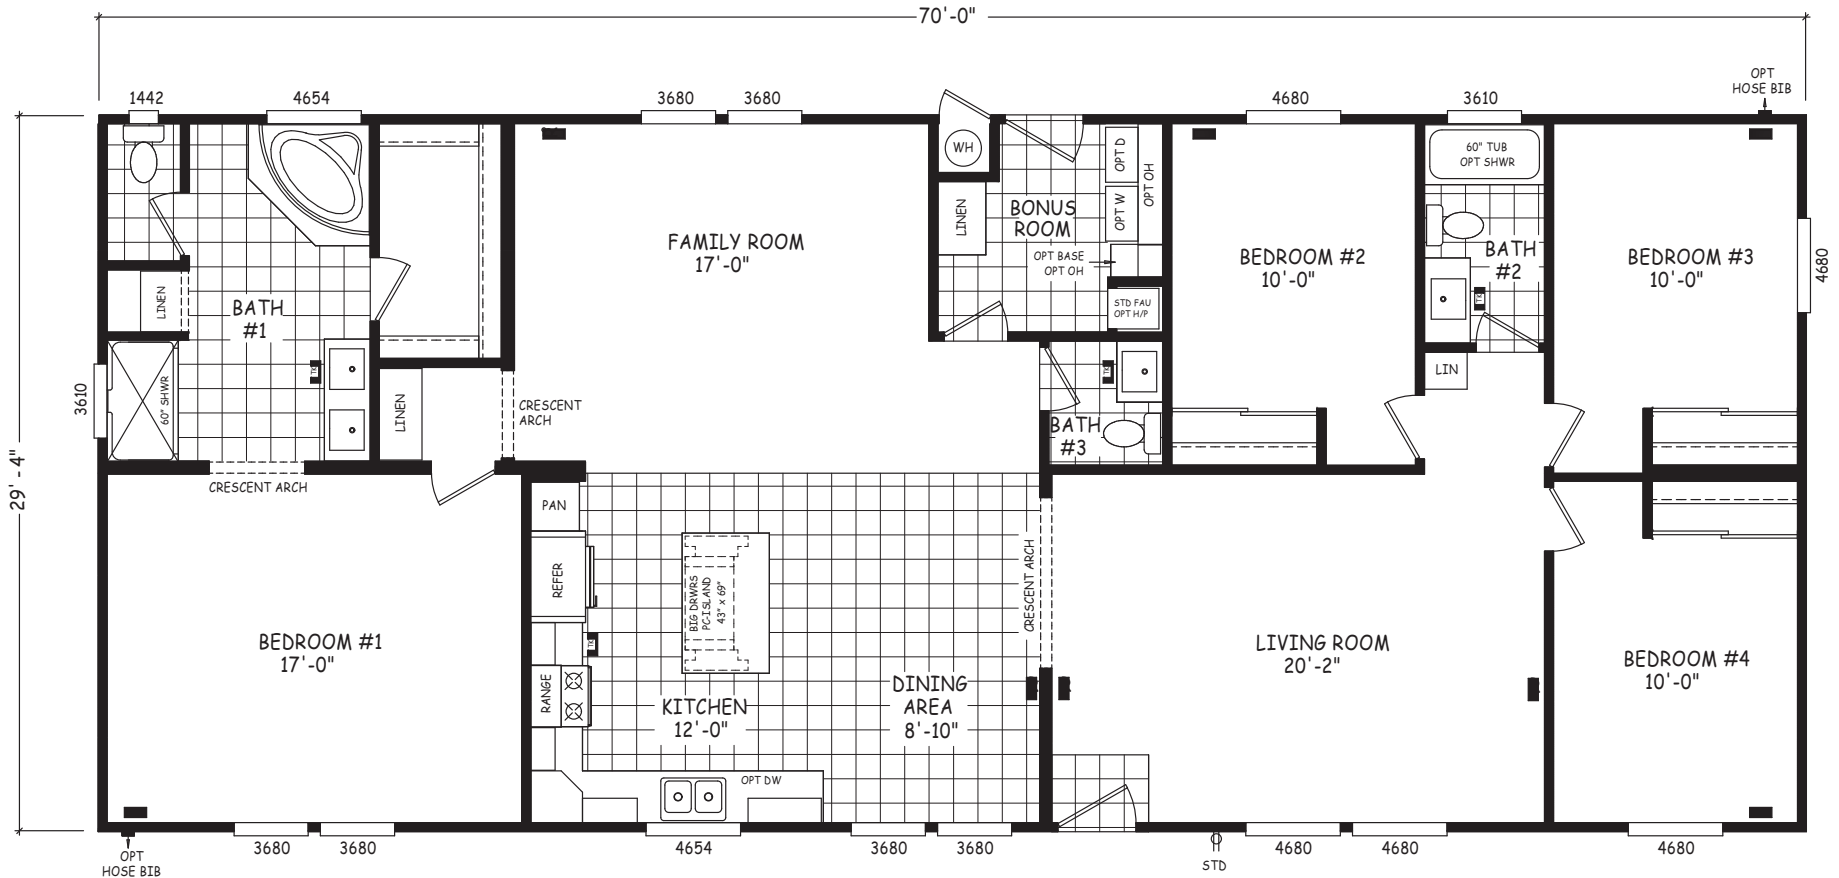

Truman

Pinnacle Series

2,053 SQ. FT. (Approximate) 4 Bedroom, 2.5 Bath

Last Updated: 11-6-23

MOBILE HOMES ON MAIN
8355 E. Main Street
Mesa, AZ 85207

MobileHomesOnMain.com | 1-800-750-8796

IMPORTANT: Alta Cima Corp reserves the right to modify, cancel or substitute products or features of this event at any time without prior notice or obligation. Pictures and other promotional materials are representative and may depict or contain floor plans, square footages, elevations, options, upgrades, extra design features, decorations, floor coverings, specialty light fixtures, custom paint and wall coverings, window treatments, landscaping, sound and alarm systems, furnishings, appliances, and other designer/decorator features and amenities that are not included as part of the home and/or may not be available at all locations. Home, pricing and community information is subject to change, and homes to prior sale, at any time without notice or obligation. ©2020 Alta Cima Corp. All rights reserved.