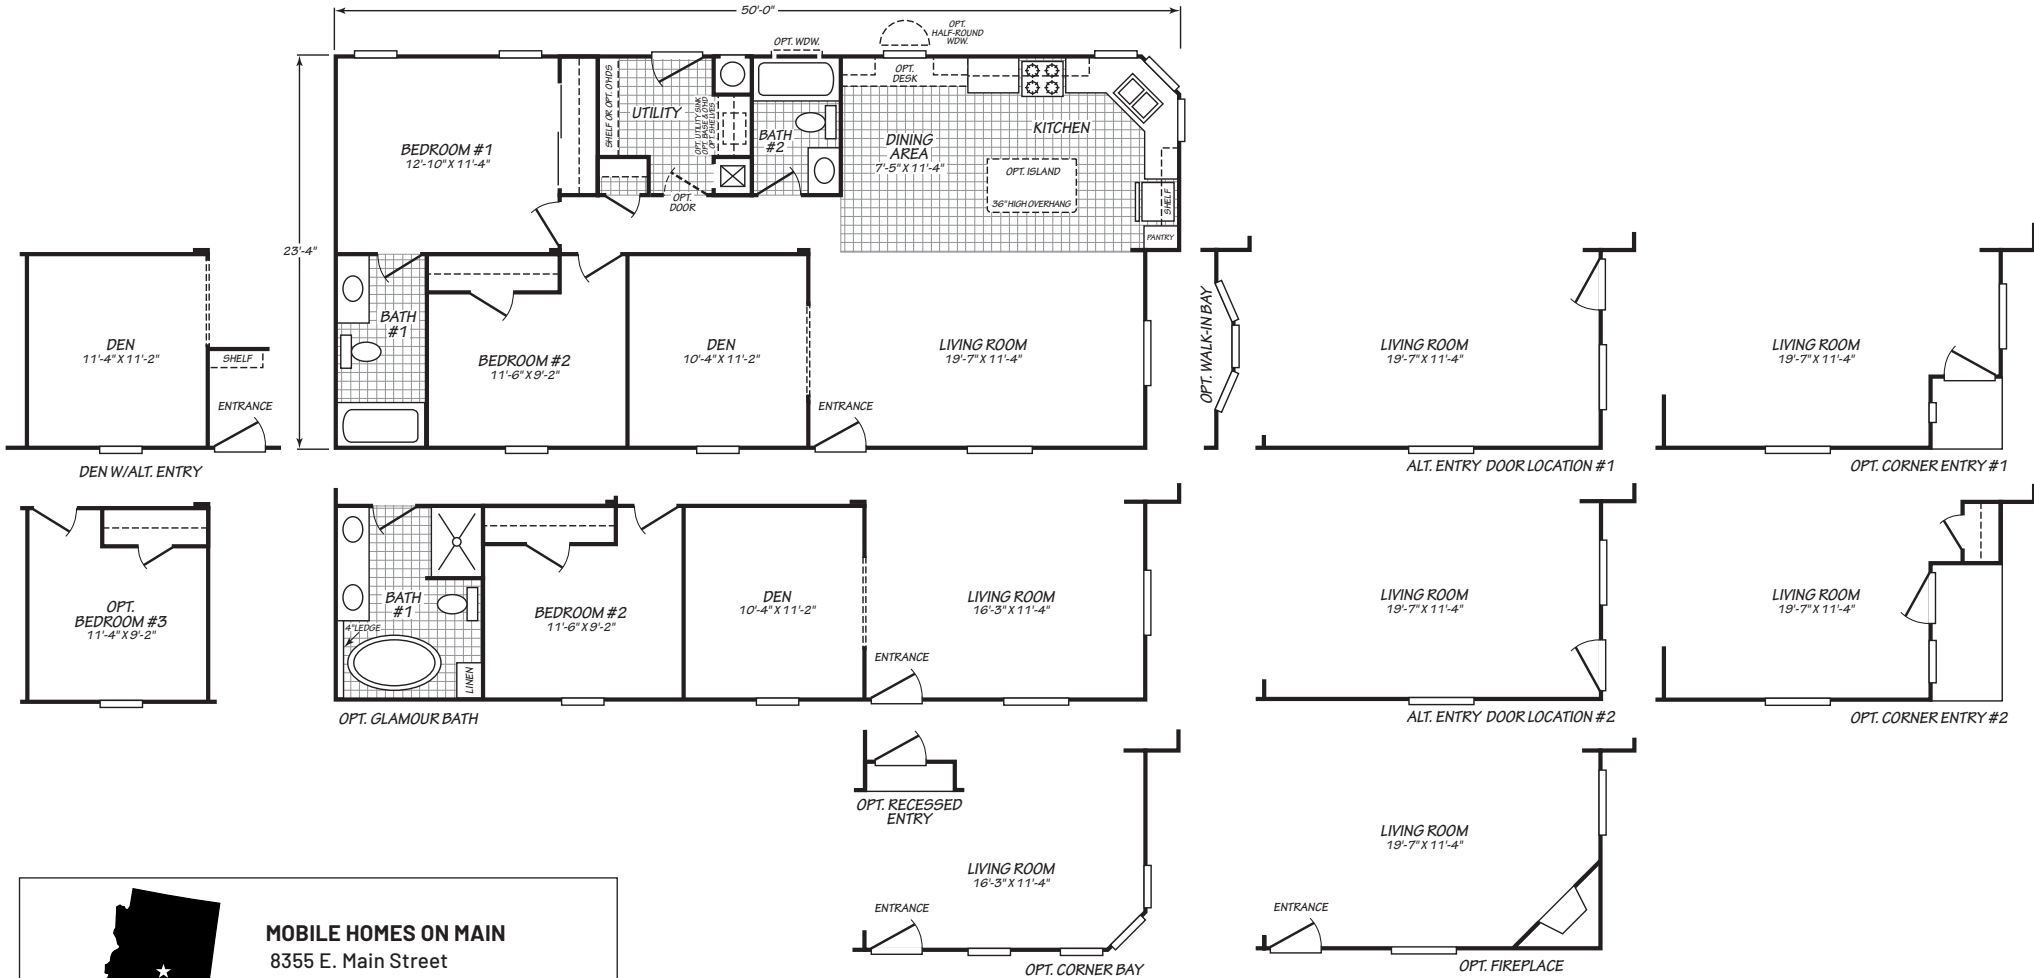

Tazewell

Canyon Lake Series

1,139 SQ. FT. (Approximate) 2 Bedroom, 2 Bath

Last Updated: 10-11-24

MOBILE HOMES ON MAIN
 8355 E. Main Street
 Mesa, AZ 85207

MobileHomesOnMain.com | 1-800-750-8796

IMPORTANT: Alta Cima Corp reserves the right to modify, cancel or substitute products or features of this event at any time without prior notice or obligation. Pictures and other promotional materials are representative and may depict or contain floor plans, square footages, elevations, options, upgrades, extra design features, decorations, floor coverings, specialty light fixtures, custom paint and wall coverings, window treatments, landscaping, sound and alarm systems, furnishings, appliances, and other designer/decorator features and amenities that are not included as part of the home and/or may not be available at all locations. Home, pricing and community information is subject to change, and homes to prior sale, at any time without notice or obligation. ©2020 Alta Cima Corp. All rights reserved.