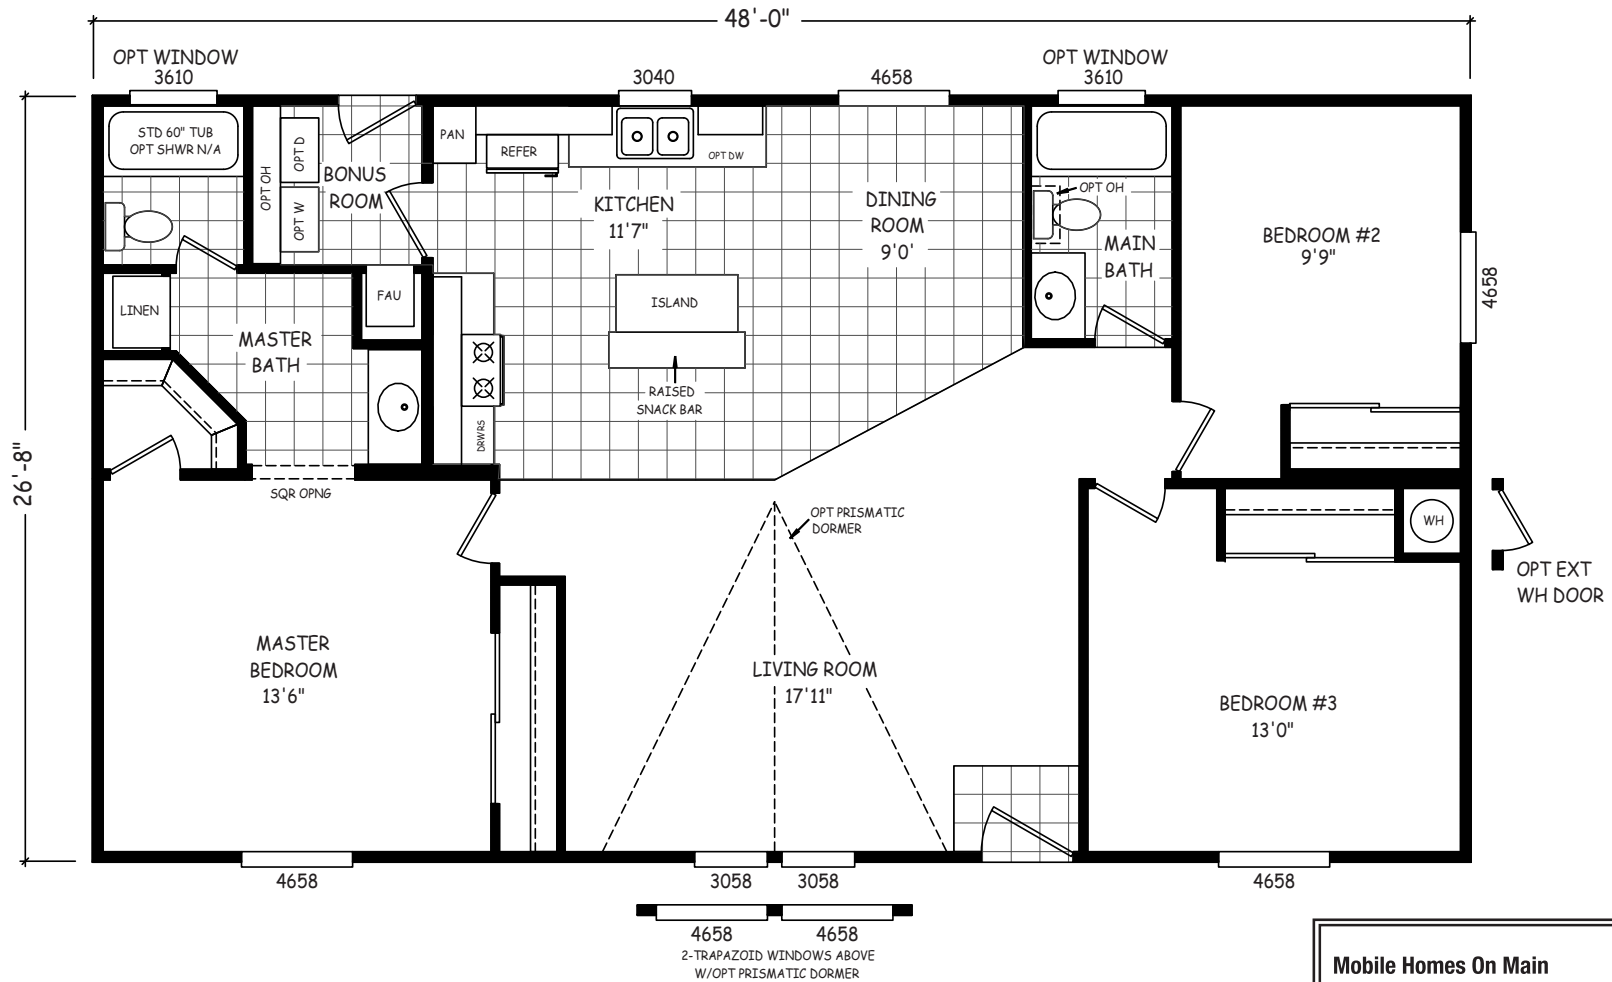

Sunnycrest

Landmark Series

Mobile Homes ON MAIN

3 Bedroom, 2 Bath
Approx. 1,280 Sq. Ft.

1-800-750-8796

www.MobileHomesOnMain.com

1-800-750-8796

www.MobileHomesOnMain.com