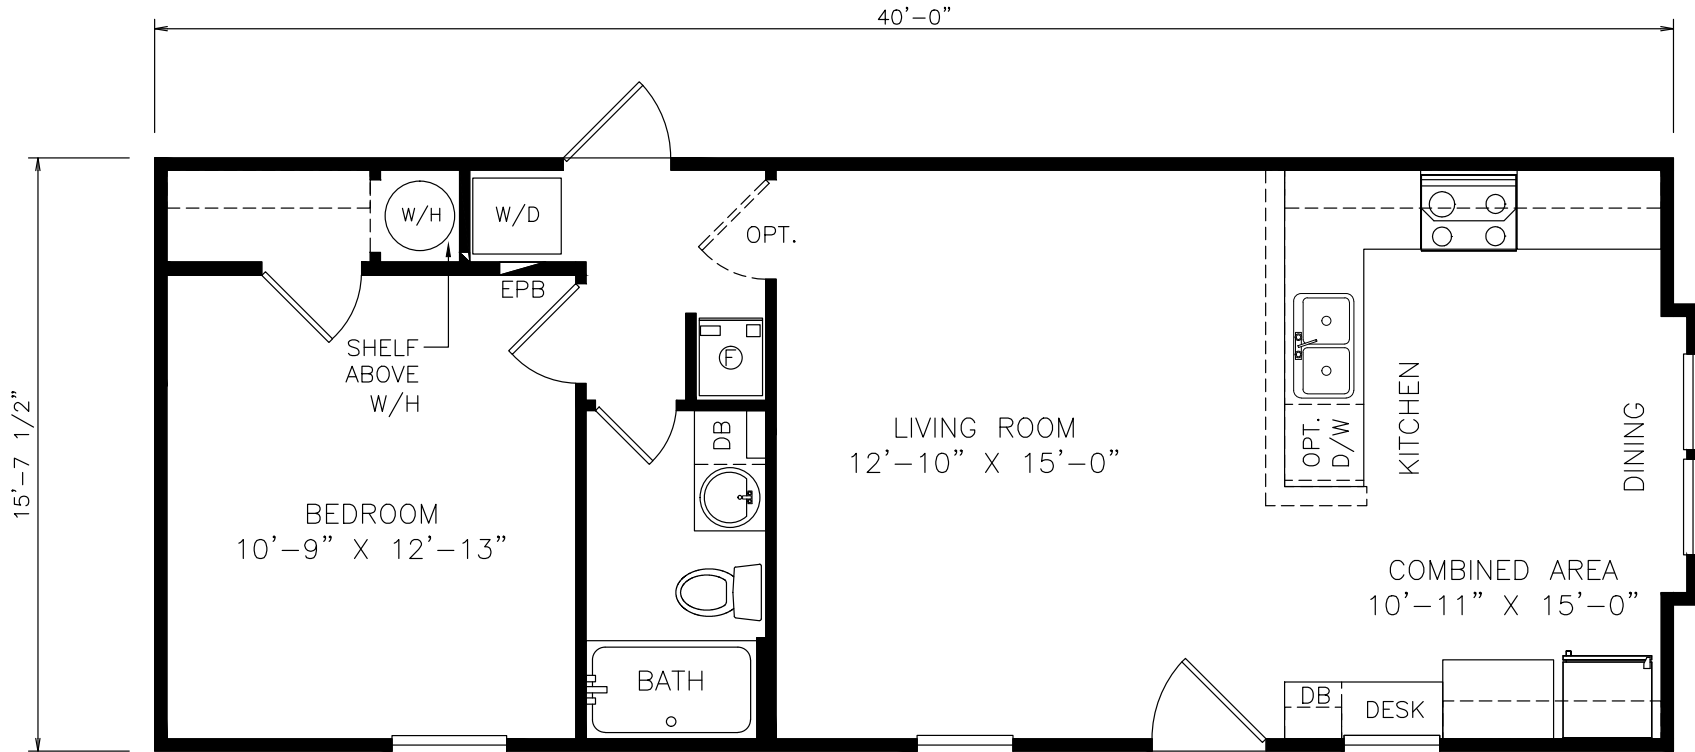

Stonegate

Classic Series - Single Section

634 SQ. FT. (Approximate) 1 Bedroom, 1 Bath

Last Updated: 6-9-21

MOBILE HOMES ON MAIN
8355 E. Main Street
Mesa, AZ 85207

MobileHomesOnMain.com | 1-800-750-8796

IMPORTANT: Alta Cima Corp reserves the right to modify, cancel or substitute products or features of this event at any time without prior notice or obligation. Pictures and other promotional materials are representative and may depict or contain floor plans, square footages, elevations, options, upgrades, extra design features, decorations, floor coverings, specialty light fixtures, custom paint and wall coverings, window treatments, landscaping, sound and alarm systems, furnishings, appliances, and other designer/decorator features and amenities that are not included as part of the home and/or may not be available at all locations. Home, pricing and community information is subject to change, and homes to prior sale, at any time without notice or obligation. ©2020 Alta Cima Corp. All rights reserved.