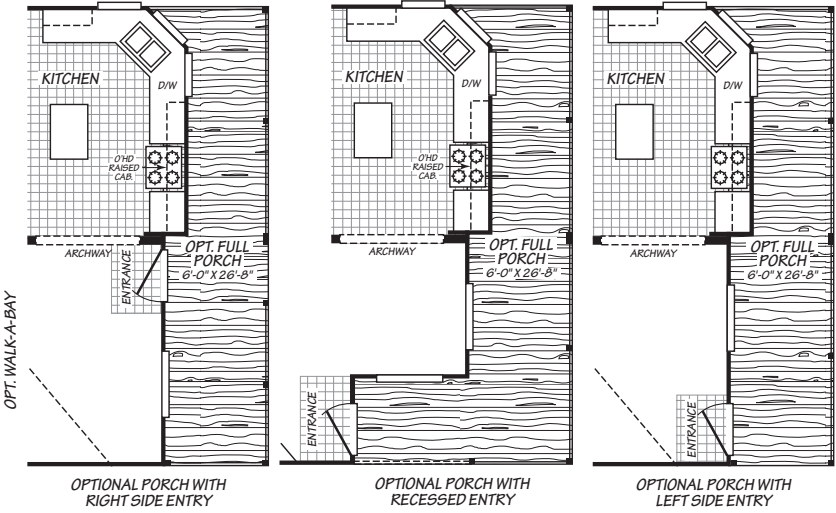

Smith Creek

Vogue II Series

1,510 SQ. FT. (Approximate) 3 Bedroom, 2 Bath

Last Updated: 11-2-22

MOBILE HOMES ON MAIN
8355 E. Main Street
Mesa, AZ 85207

MobileHomesOnMain.com | 1-800-750-8796

IMPORTANT: Alta Cima Corp reserves the right to modify, cancel or substitute products or features of this event at any time without prior notice or obligation. Pictures and other promotional materials are representative and may depict or contain floor plans, square footages, elevations, options, upgrades, extra design features, decorations, floor coverings, specialty light fixtures, custom paint and wall coverings, window treatments, landscaping, sound and alarm systems, furnishings, appliances, and other designer/decorator features and amenities that are not included as part of the home and/or may not be available at all locations. Home, pricing and community information is subject to change, and homes to prior sale, at any time without notice or obligation. ©2020 Alta Cima Corp. All rights reserved.