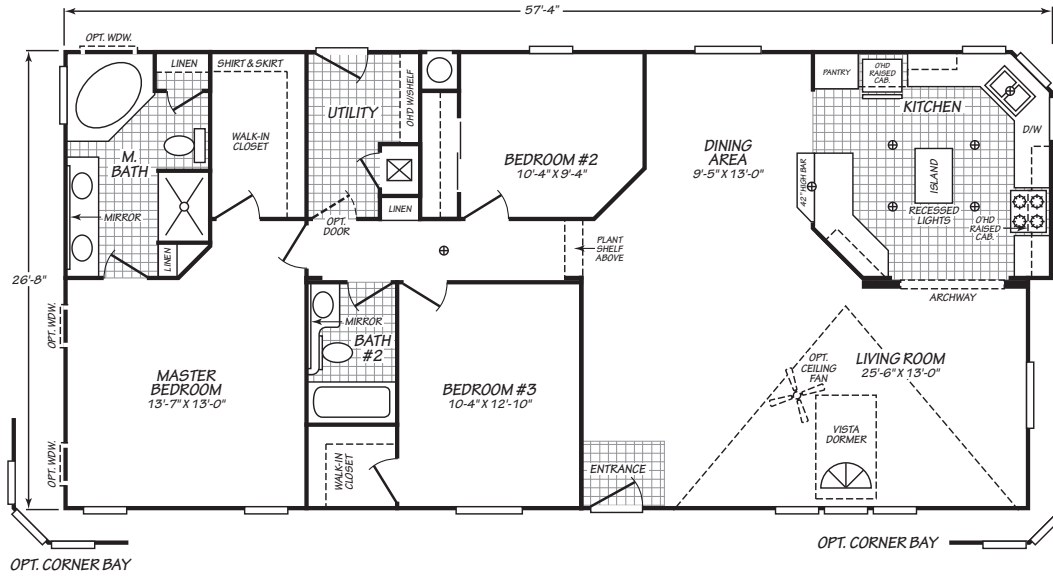

Smith Creek

Vogue II Series

1,510 SQ. FT. (Approximate) 3 Bedroom, 2 Bath

Last Updated: 11-2-22

MOBILE HOMES ON MAIN
8355 E. Main Street
Mesa, AZ 85207

MobileHomesOnMain.com | 1-800-750-8796

IMPORTANT: Alta Cima Corp reserves the right to modify, cancel or substitute products or features of this event at any time without prior notice or obligation. Pictures and other promotional materials are representative and may depict or contain floor plans, square footages, elevations, options, upgrades, extra design features, decorations, floor coverings, specialty light fixtures, custom paint and wall coverings, window treatments, landscaping, sound and alarm systems, furnishings, appliances, and other designer/decorator features and amenities that are not included as part of the home and/or may not be available at all locations. Home, pricing and community information is subject to change, and homes to prior sale, at any time without notice or obligation. ©2020 Alta Cima Corp. All rights reserved.