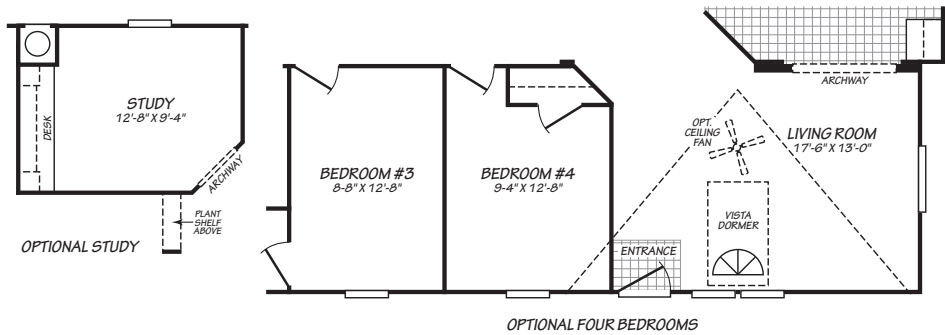

Smith Creek

Vogue II Series

1,510 SQ. FT. (Approximate) 3 Bedroom, 2 Bath

Last Updated: 11-2-22

MOBILE HOMES ON MAIN
8355 E. Main Street
Mesa, AZ 85207

MobileHomesOnMain.com | 1-800-750-8796

IMPORTANT: Alta Cima Corp reserves the right to modify, cancel or substitute products or features of this event at any time without prior notice or obligation. Pictures and other promotional materials are representative and may depict or contain floor plans, square footages, elevations, options, upgrades, extra design features, decorations, floor coverings, specialty light fixtures, custom paint and wall coverings, window treatments, landscaping, sound and alarm systems, furnishings, appliances, and other designer/decorator features and amenities that are not included as part of the home and/or may not be available at all locations. Home, pricing and community information is subject to change, and homes to prior sale, at any time without notice or obligation. ©2020 Alta Cima Corp. All rights reserved.