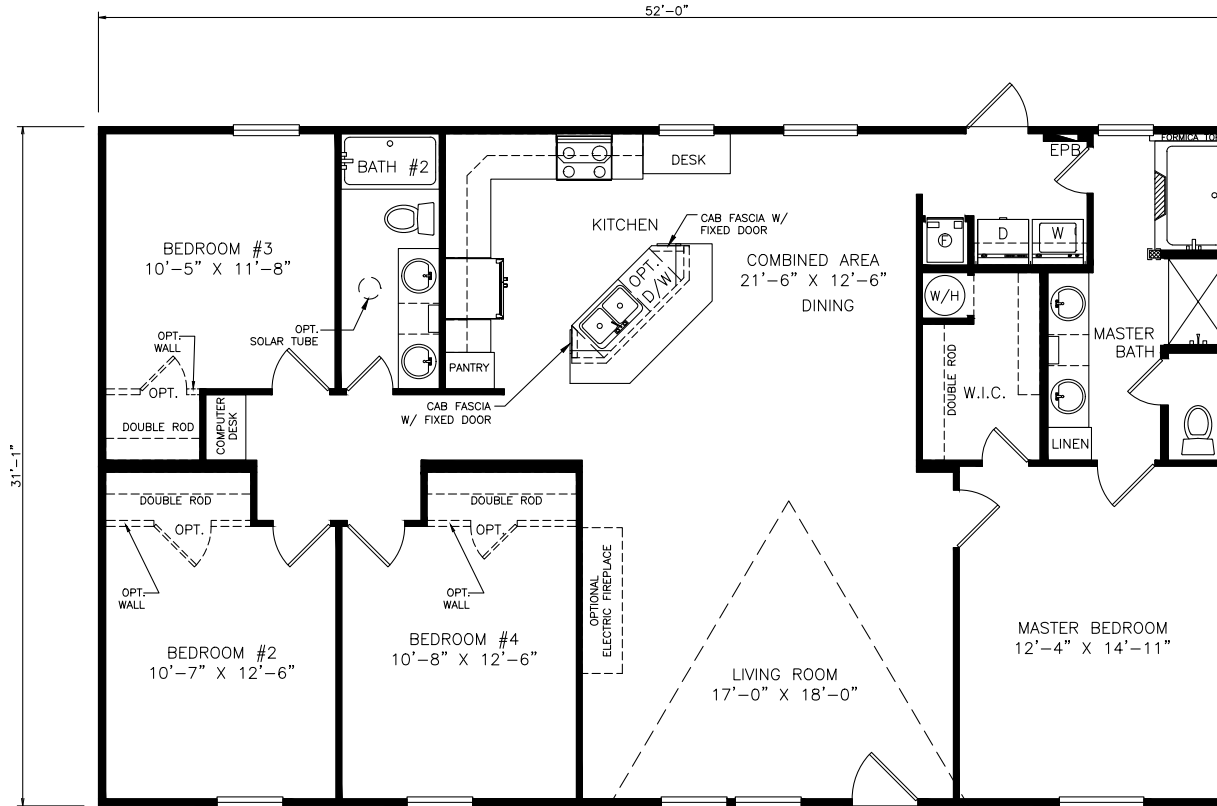

# Singletary

Heritage Series - Multi Section

1,622 SQ. FT. (Approximate) 4 Bedrooms, 2 Baths

Last Updated: 6-23-21

**MOBILE HOMES ON MAIN**  
8355 E. Main Street  
Mesa, AZ 85207

**MobileHomesOnMain.com | 1-800-750-8796**