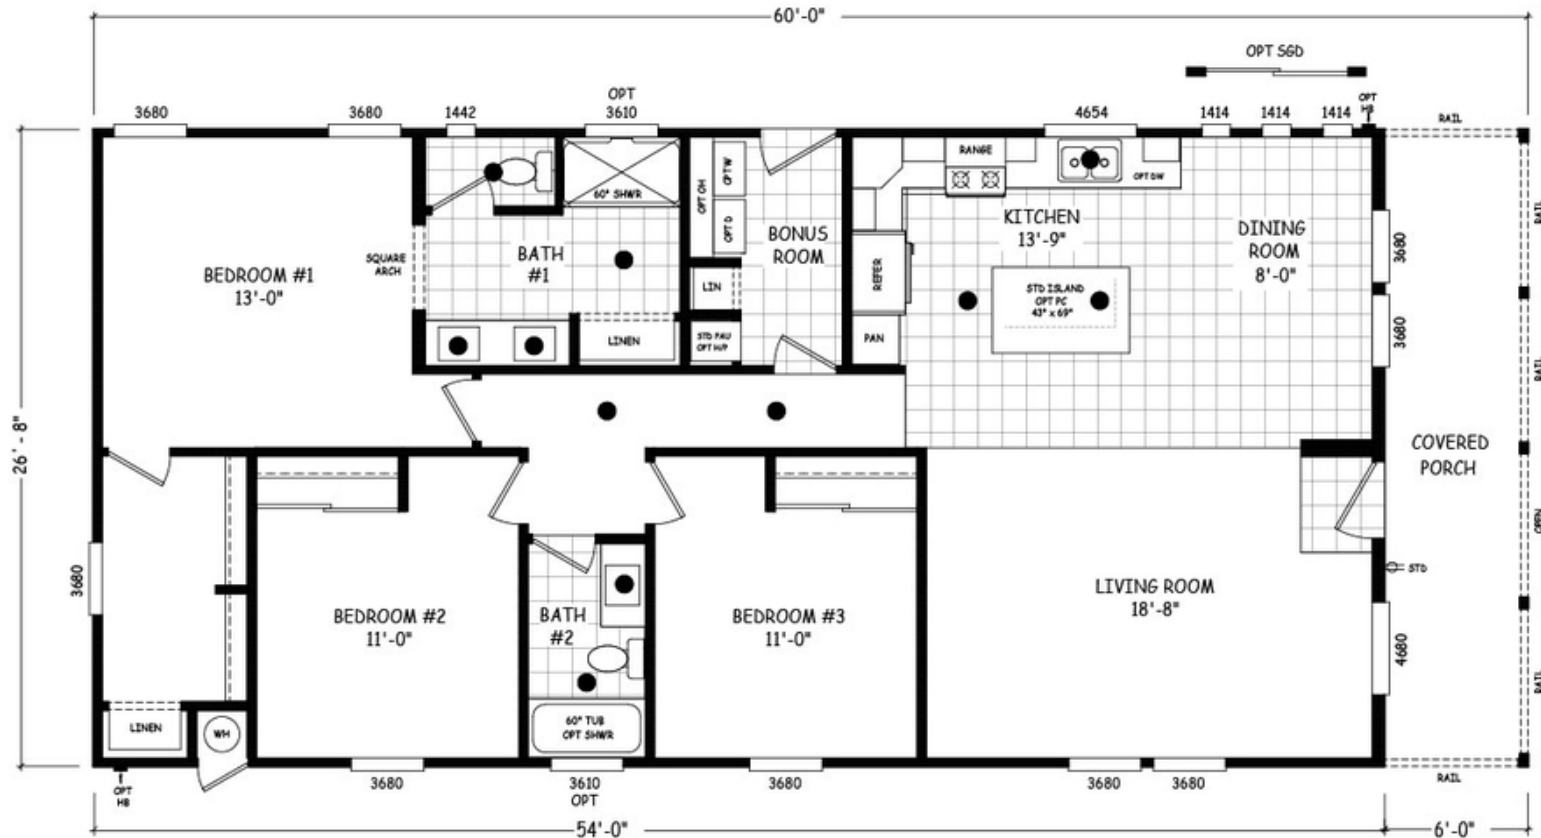

Quay

Edge Series

1,600 SQ. FT. (Approximate) 3 Bedroom, 2 Bath

Last Updated: 7-24-24

MOBILE HOMES ON MAIN
8355 E. Main Street
Mesa, AZ 85207

MobileHomesOnMain.com | 1-800-750-8796

IMPORTANT: Alta Cima Corp reserves the right to modify, cancel or substitute products or features of this event at any time without prior notice or obligation. Pictures and other promotional materials are representative and may depict or contain floor plans, square footages, elevations, options, upgrades, extra design features, decorations, floor coverings, specialty light fixtures, custom paint and wall coverings, window treatments, landscaping, sound and alarm systems, furnishings, appliances, and other designer/decorator features and amenities that are not included as part of the home and/or may not be available at all locations. Home, pricing and community information is subject to change, and homes to prior sale, at any time without notice or obligation. ©2020 Alta Cima Corp. All rights reserved.