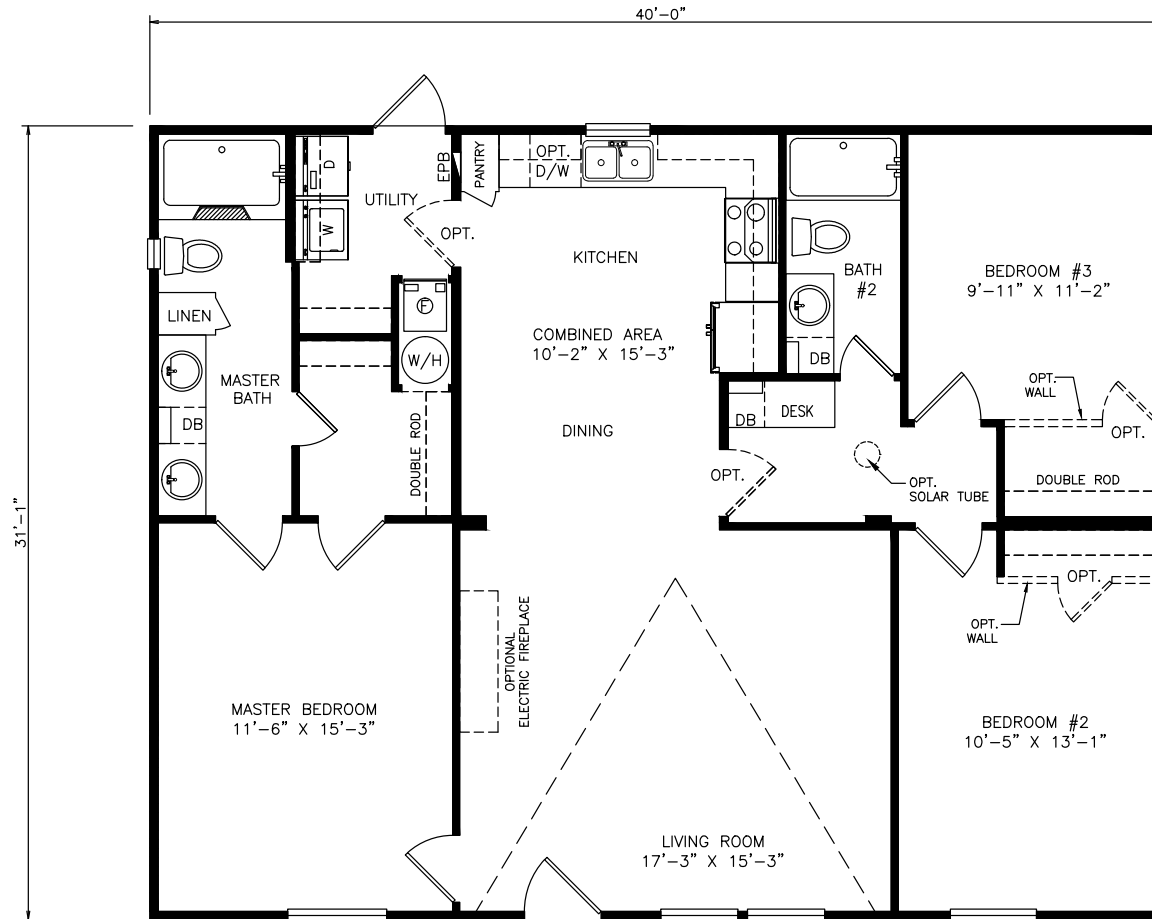

Oraway

Select Series - Multi Section

1,248 SQ. FT. (Approximate) 3 Bedrooms, 2 Baths

Last Updated: 6-21-21

MOBILE HOMES ON MAIN
8355 E. Main Street
Mesa, AZ 85207

MobileHomesOnMain.com | 1-800-750-8796

IMPORTANT: Alta Cima Corp reserves the right to modify, cancel or substitute products or features of this event at any time without prior notice or obligation. Pictures and other promotional materials are representative and may depict or contain floor plans, square footages, elevations, options, upgrades, extra design features, decorations, floor coverings, specialty light fixtures, custom paint and wall coverings, window treatments, landscaping, sound and alarm systems, furnishings, appliances, and other designer/decorator features and amenities that are not included as part of the home and/or may not be available at all locations. Home, pricing and community information is subject to change, and homes to prior sale, at any time without notice or obligation. ©2020 Alta Cima Corp. All rights reserved.