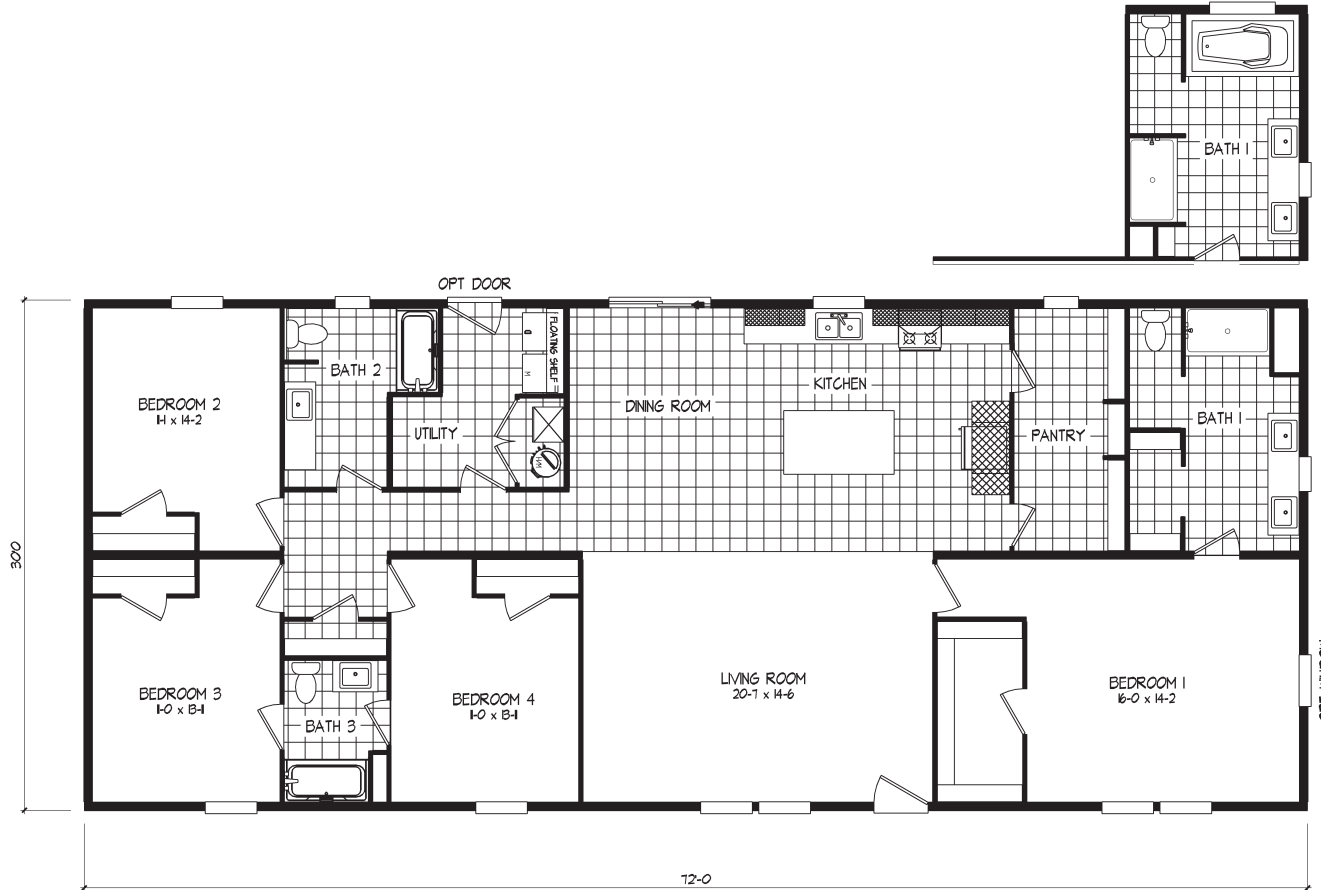

Olwell

The Harmony Series

2,160 SQ. FT. (Approximate) 4 Bedroom, 3 Bath

Last Updated: 8-29-24

MOBILE HOMES ON MAIN
8355 E. Main Street
Mesa, AZ 85207

MobileHomesOnMain.com | 1-800-750-8796

IMPORTANT: Alta Cima Corp reserves the right to modify, cancel or substitute products or features of this event at any time without prior notice or obligation. Pictures and other promotional materials are representative and may depict or contain floor plans, square footages, elevations, options, upgrades, extra design features, decorations, floor coverings, specialty light fixtures, custom paint and wall coverings, window treatments, landscaping, sound and alarm systems, furnishings, appliances, and other designer/decorator features and amenities that are not included as part of the home and/or may not be available at all locations. Home, pricing and community information is subject to change, and homes to prior sale, at any time without notice or obligation. ©2020 Alta Cima Corp. All rights reserved.