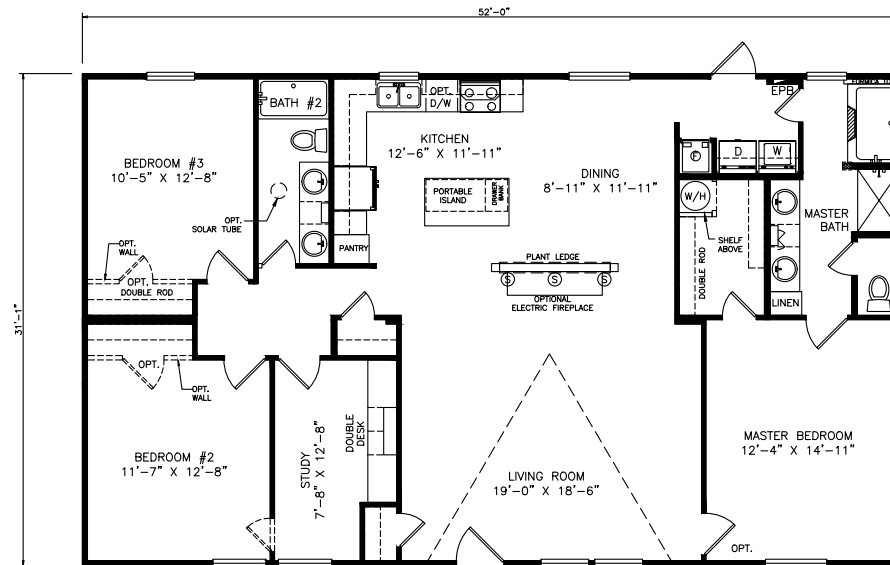

# Olinder

Classic Series - Multi Section

1,622 SQ. FT. (Approximate) 3 Bedrooms, 2 Baths

Last Updated: 6-16-21

**MOBILE HOMES ON MAIN**  
8355 E. Main Street  
Mesa, AZ 85207

**MobileHomesOnMain.com | 1-800-750-8796**