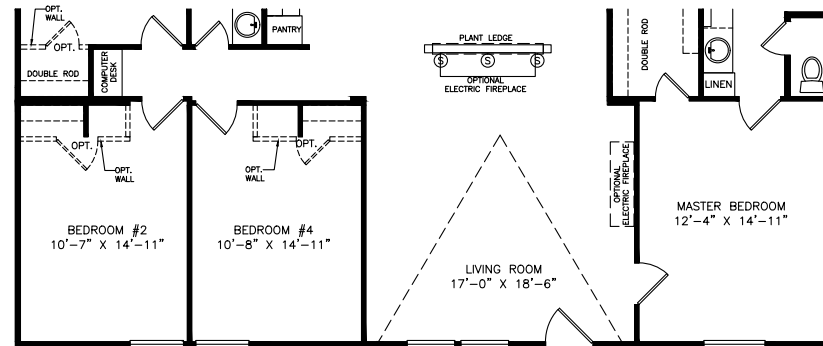

# Olinder

Classic Series - Multi Section

1,622 SQ. FT. (Approximate) 3 Bedrooms, 2 Baths

Last Updated: 6-16-21

**MOBILE HOMES ON MAIN**  
8355 E. Main Street  
Mesa, AZ 85207

**MobileHomesOnMain.com | 1-800-750-8796**