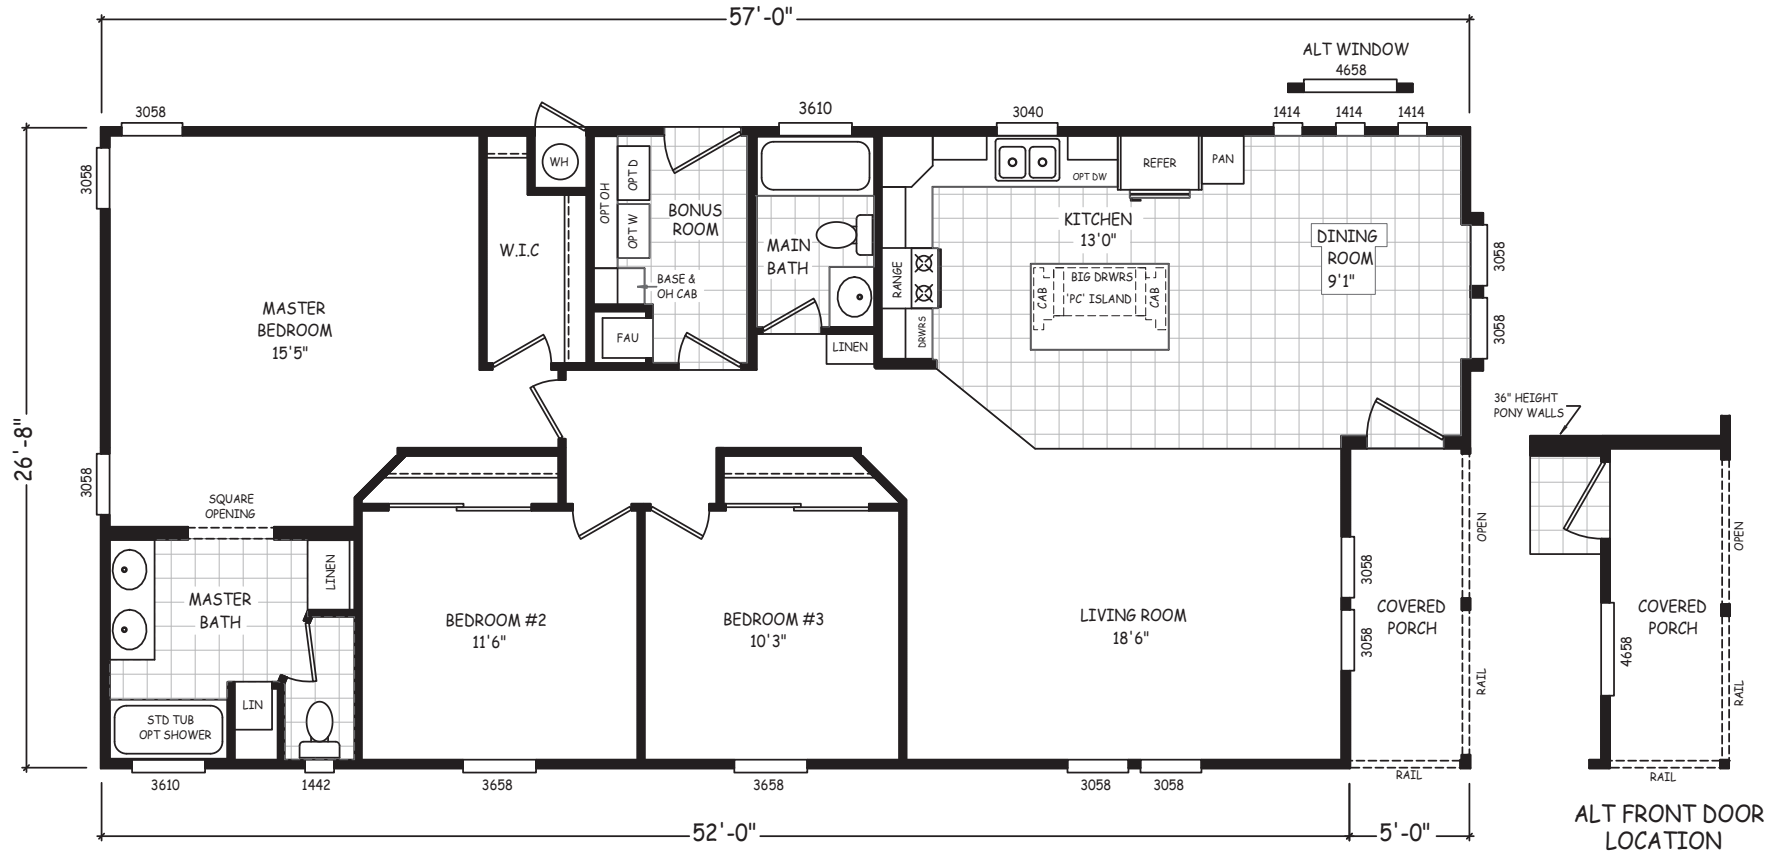

Montebello

Sedona Ridge Series

Mobile Homes ON MAIN

3 Bedroom, 2 Bath
Approx. 1,520 Sq. Ft.

1-800-750-8796

www.MobileHomesOnMain.com

1-800-750-8796

www.MobileHomesOnMain.com