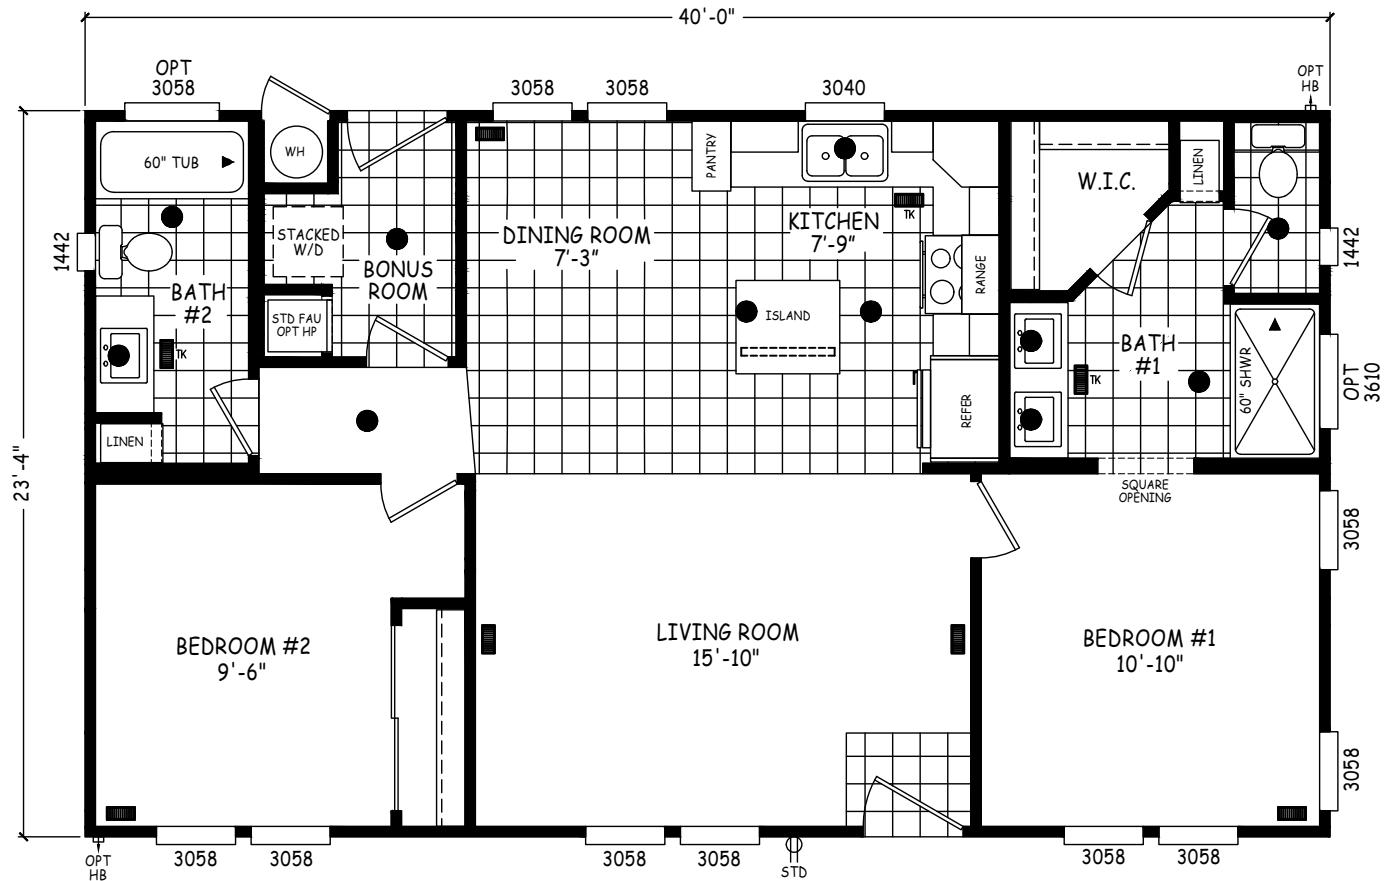

# Moneta

Edge Series

930 SQ. FT. (Approximate) 2 Bedroom, 2 Bath

Last Updated: 5-6-24

**MOBILE HOMES ON MAIN**  
8355 E. Main Street  
Mesa, AZ 85207

**MobileHomesOnMain.com | 1-800-750-8796**

**IMPORTANT:** Alta Cima Corp reserves the right to modify, cancel or substitute products or features of this event at any time without prior notice or obligation. Pictures and other promotional materials are representative and may depict or contain floor plans, square footages, elevations, options, upgrades, extra design features, decorations, floor coverings, specialty light fixtures, custom paint and wall coverings, window treatments, landscaping, sound and alarm systems, furnishings, appliances, and other designer/decorator features and amenities that are not included as part of the home and/or may not be available at all locations. Home, pricing and community information is subject to change, and homes to prior sale, at any time without notice or obligation. ©2020 Alta Cima Corp. All rights reserved.