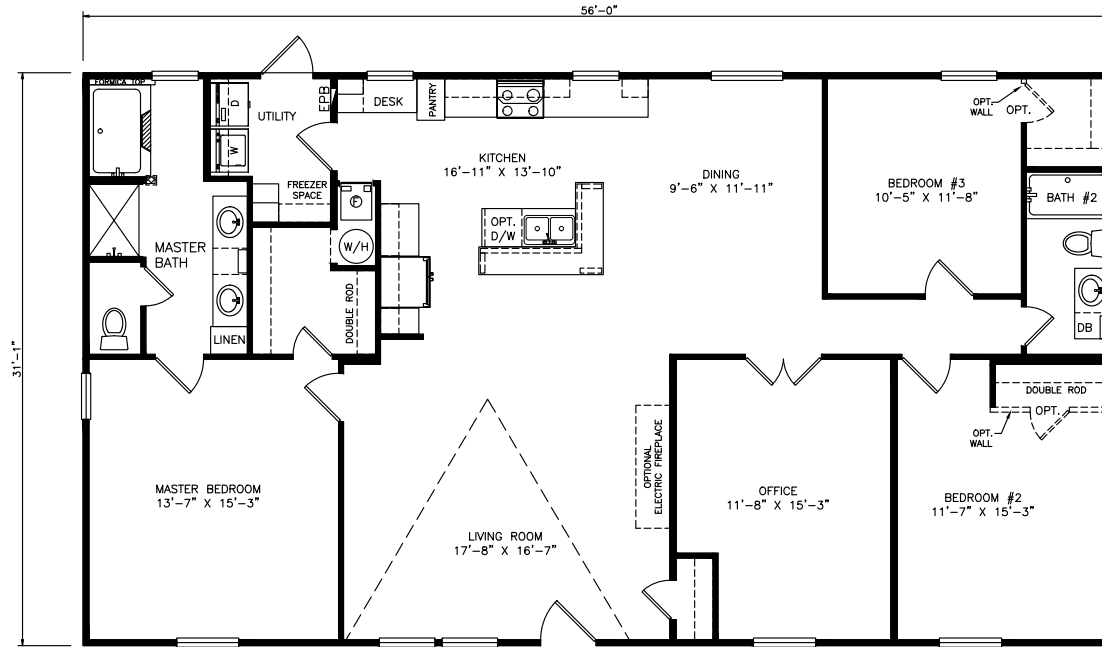

Madden

Heritage Series - Multi Section

1,746 SQ. FT. (Approximate) 3 Bedrooms, 2 Baths

Last Updated: 6-23-21

MOBILE HOMES ON MAIN
8355 E. Main Street
Mesa, AZ 85207

MobileHomesOnMain.com | 1-800-750-8796

IMPORTANT: Alta Cima Corp reserves the right to modify, cancel or substitute products or features of this event at any time without prior notice or obligation. Pictures and other promotional materials are representative and may depict or contain floor plans, square footages, elevations, options, upgrades, extra design features, decorations, floor coverings, specialty light fixtures, custom paint and wall coverings, window treatments, landscaping, sound and alarm systems, furnishings, appliances, and other designer/decorator features and amenities that are not included as part of the home and/or may not be available at all locations. Home, pricing and community information is subject to change, and homes to prior sale, at any time without notice or obligation. ©2020 Alta Cima Corp. All rights reserved.