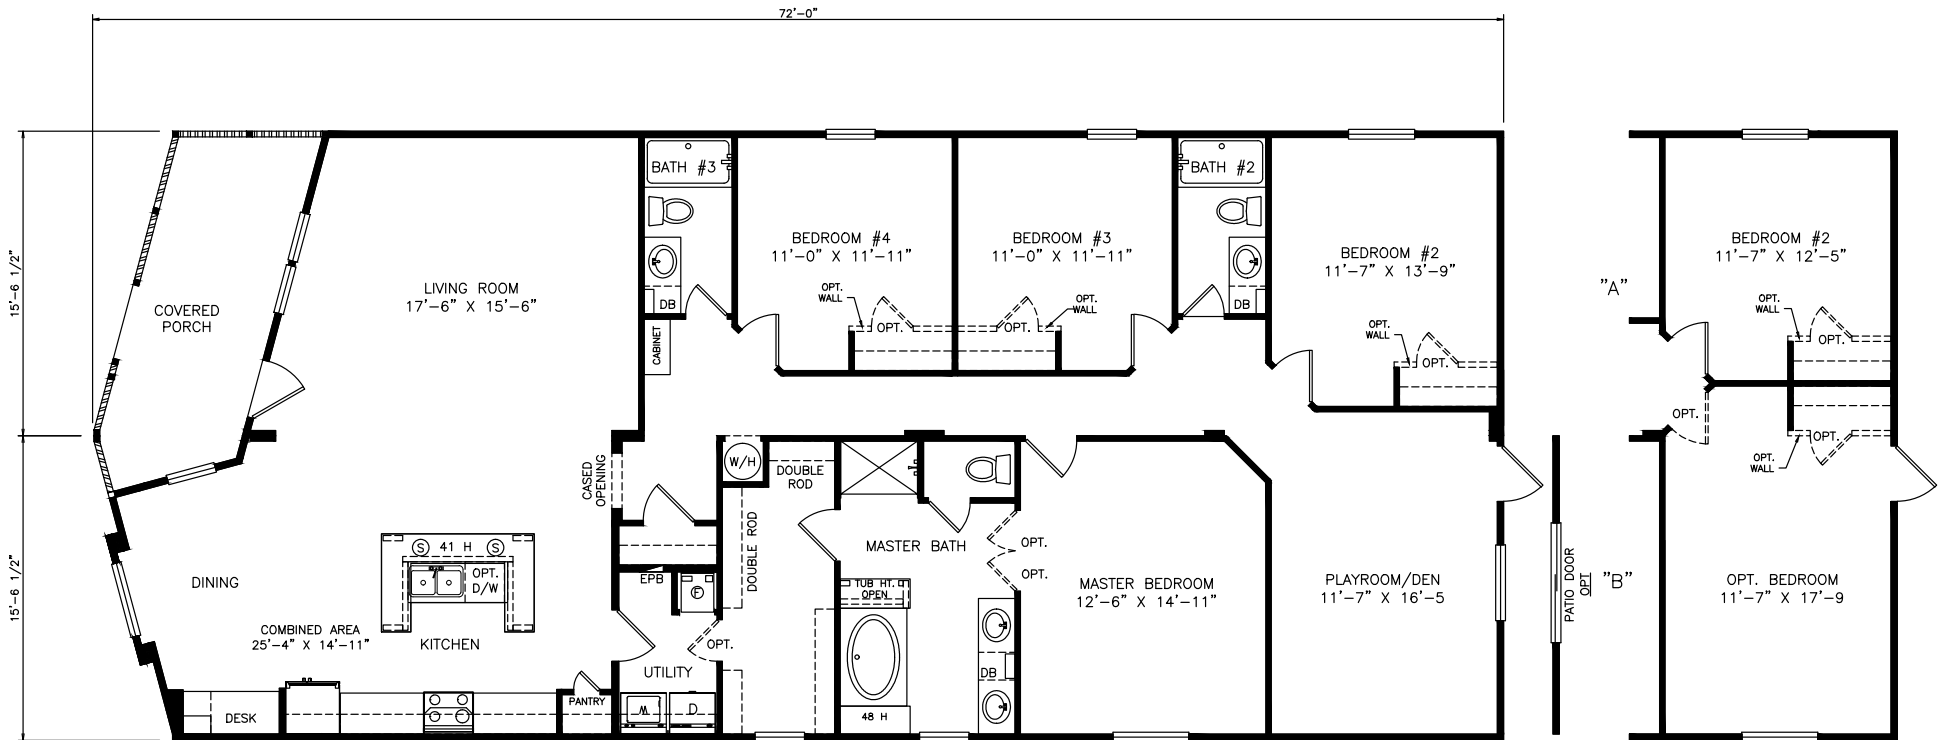

Lochridge

Classic Series - Multi Section

2,051 SQ. FT. (Approximate) 4 Bedrooms, 3 Baths

Last Updated: 6-16-21

MOBILE HOMES ON MAIN
8355 E. Main Street
Mesa, AZ 85207

MobileHomesOnMain.com | 1-800-750-8796