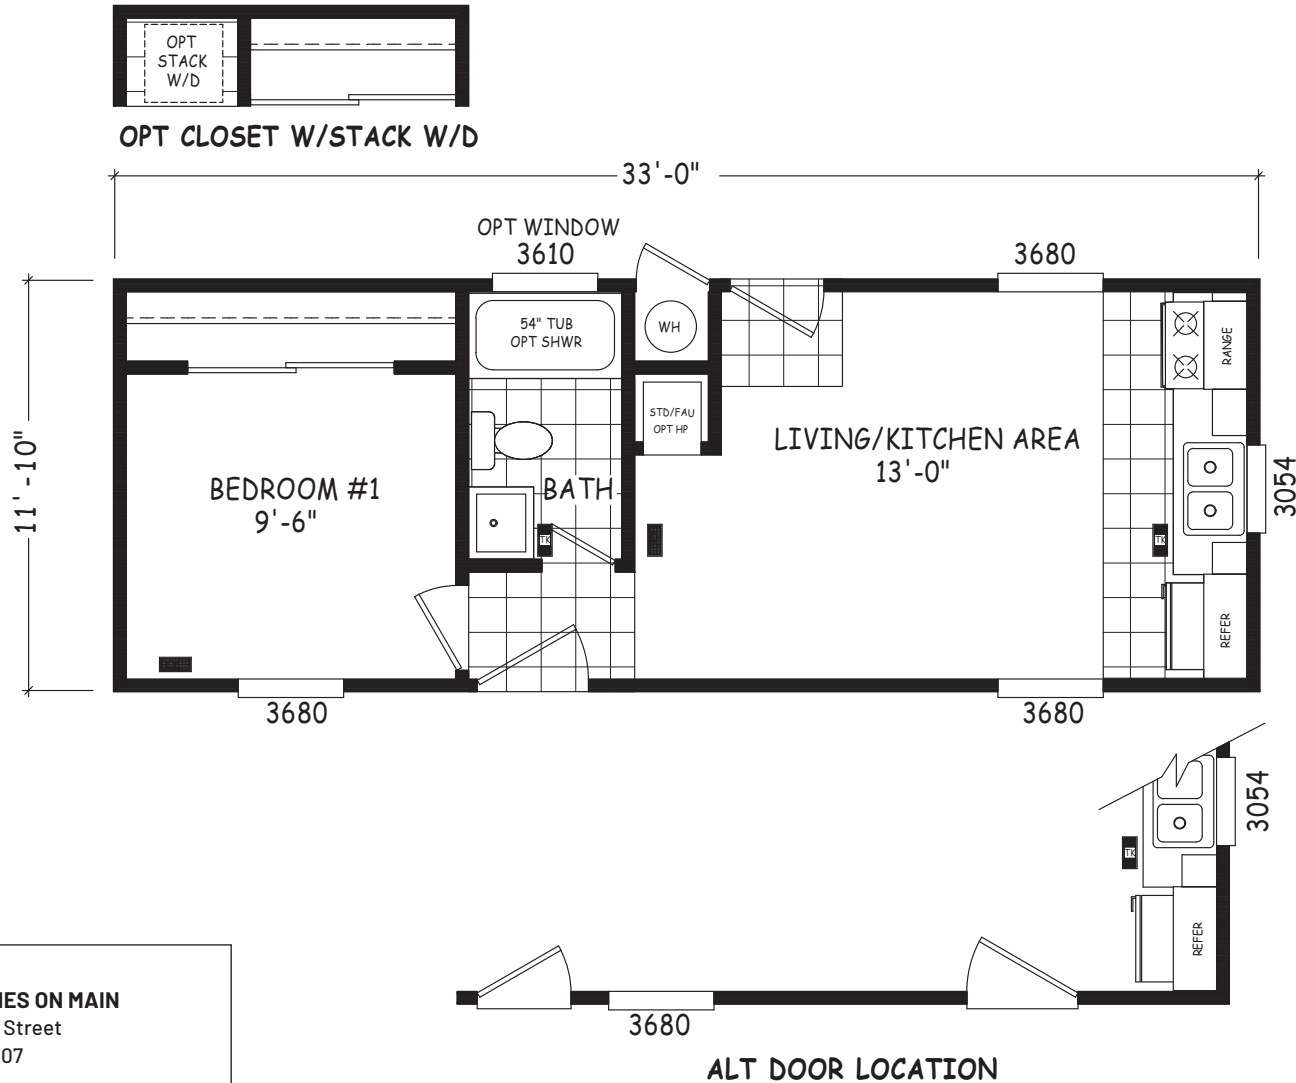

# Lillian

Encore Single Wide Series

386 SQ. FT. (Approximate) 1 Bedroom, 1 Bath

Last Updated: 12-8-22

**MOBILE HOMES ON MAIN**  
8355 E. Main Street  
Mesa, AZ 85207

**MobileHomesOnMain.com | 1-800-750-8796**