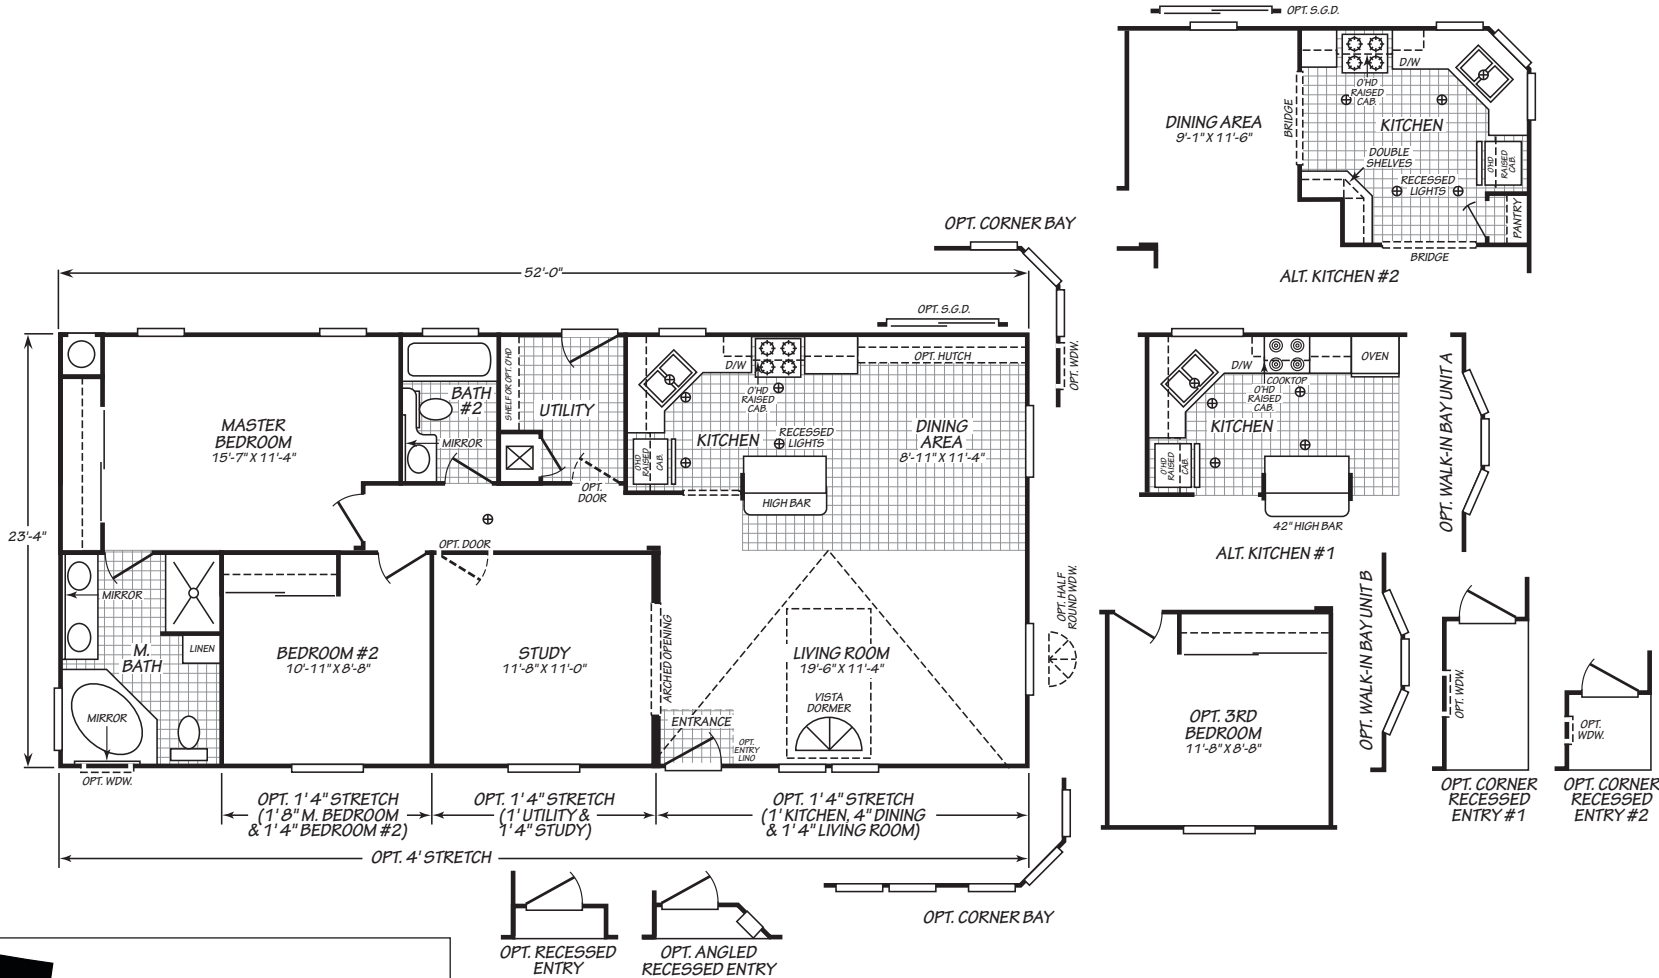

# Laurel Oak

Vogue II Series

1,213 SQ. FT. (Approximate) 2 Bedroom, 2 Bath

Last Updated: 11-2-22

**MOBILE HOMES ON MAIN**  
8355 E. Main Street  
Mesa, AZ 85207

**MobileHomesOnMain.com | 1-800-750-8796**

**IMPORTANT:** Alta Cima Corp reserves the right to modify, cancel or substitute products or features of this event at any time without prior notice or obligation. Pictures and other promotional materials are representative and may depict or contain floor plans, square footages, elevations, options, upgrades, extra design features, decorations, floor coverings, specialty light fixtures, custom paint and wall coverings, window treatments, landscaping, sound and alarm systems, furnishings, appliances, and other designer/decorator features and amenities that are not included as part of the home and/or may not be available at all locations. Home, pricing and community information is subject to change, and homes to prior sale, at any time without notice or obligation. ©2020 Alta Cima Corp. All rights reserved.