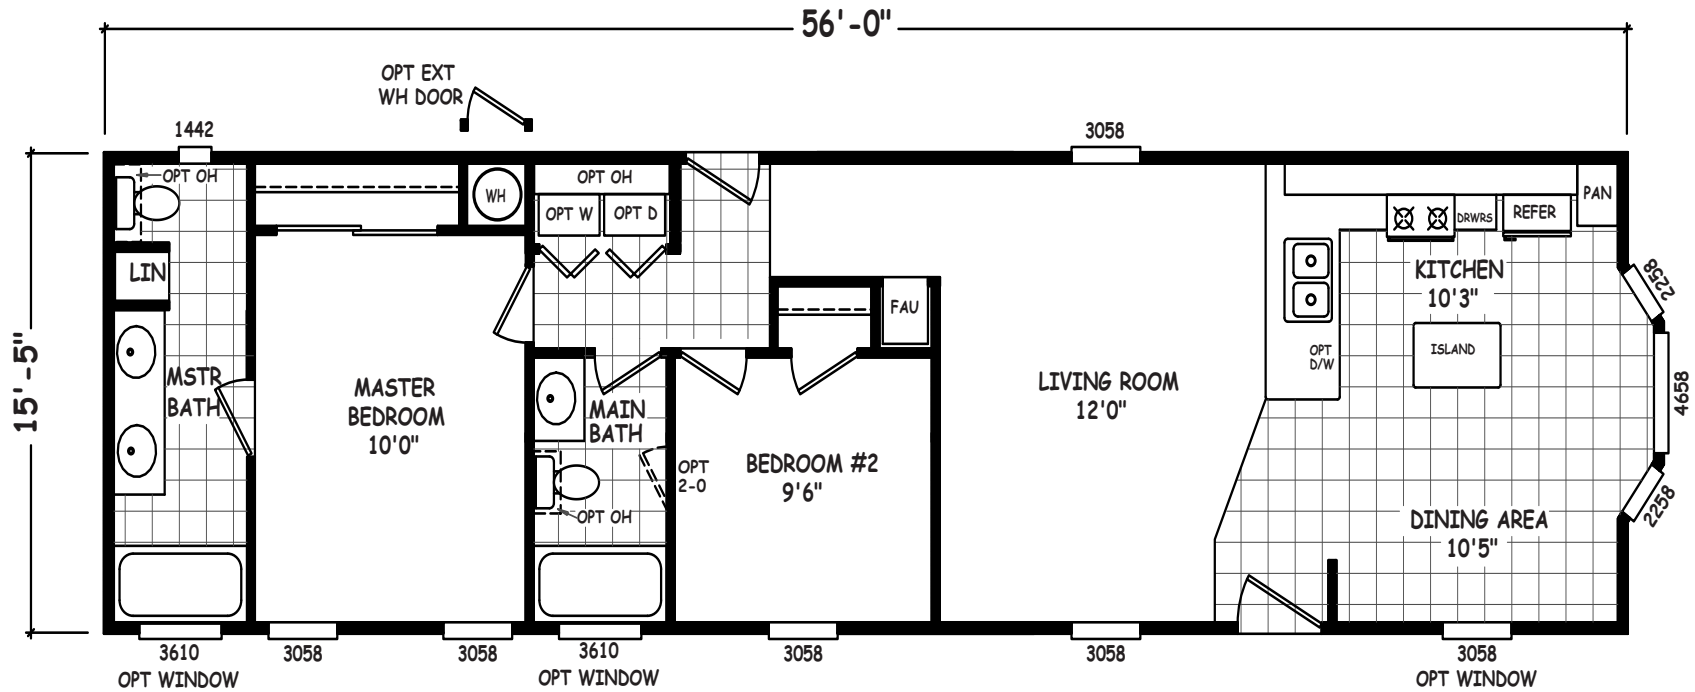

Keyton

GS Series

872 SQ. FT. (Approximate) 2 Bedroom, 2 Bath

Last Updated: 10-27-20

MOBILE HOMES ON MAIN
 8355 E. Main Street
 Mesa, AZ 85207

MobileHomesOnMain.com | 1-800-750-8796

IMPORTANT: Alta Cima Corp reserves the right to modify, cancel or substitute products or features of this event at any time without prior notice or obligation. Pictures and other promotional materials are representative and may depict or contain floor plans, square footages, elevations, options, upgrades, extra design features, decorations, floor coverings, specialty light fixtures, custom paint and wall coverings, window treatments, landscaping, sound and alarm systems, furnishings, appliances, and other designer/decorator features and amenities that are not included as part of the home and/or may not be available at all locations. Home, pricing and community information is subject to change, and homes to prior sale, at any time without notice or obligation. ©2020 Alta Cima Corp. All rights reserved.