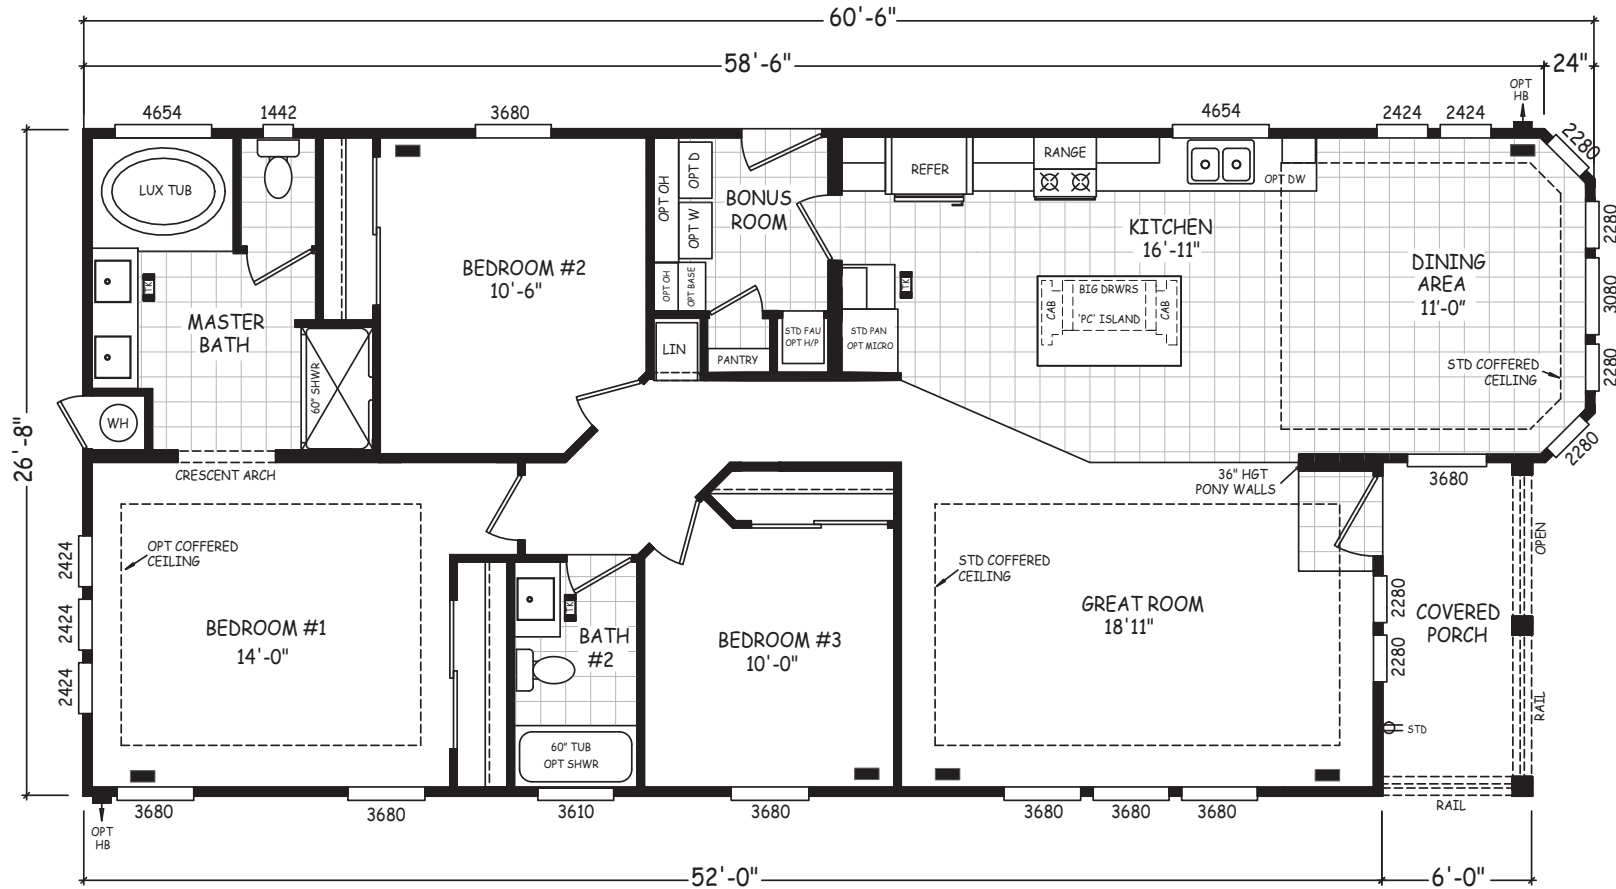

Kellan

Pacifica Series

1,576 SQ. FT. (Approximate) 3 Bedroom, 2 Bath

Last Updated: 8-22-22

MOBILE HOMES ON MAIN
8355 E. Main Street
Mesa, AZ 85207

MobileHomesOnMain.com | 1-800-750-8796

IMPORTANT: Alta Cima Corp reserves the right to modify, cancel or substitute products or features of this event at any time without prior notice or obligation. Pictures and other promotional materials are representative and may depict or contain floor plans, square footages, elevations, options, upgrades, extra design features, decorations, floor coverings, specialty light fixtures, custom paint and wall coverings, window treatments, landscaping, sound and alarm systems, furnishings, appliances, and other designer/decorator features and amenities that are not included as part of the home and/or may not be available at all locations. Home, pricing and community information is subject to change, and homes to prior sale, at any time without notice or obligation. ©2020 Alta Cima Corp. All rights reserved.